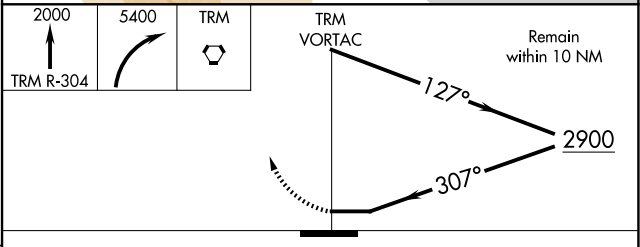

VOR-A

JACQUELINE COCHRAN RGNL (TRM)

MISSED APPROACH: Climb to 2000 on TRM VORTAC R-304 then climbing right turn to 5400 direct TRM VORTAC and hold, continue climb-in-hold to 5400.

ASOS 118.325	SOCAL APP CON 135.275 251.1	CLNC DEL 120.225	UNICOM 123.0 (CTAF)
------------------------	---------------------------------------	----------------------------	-------------------------------