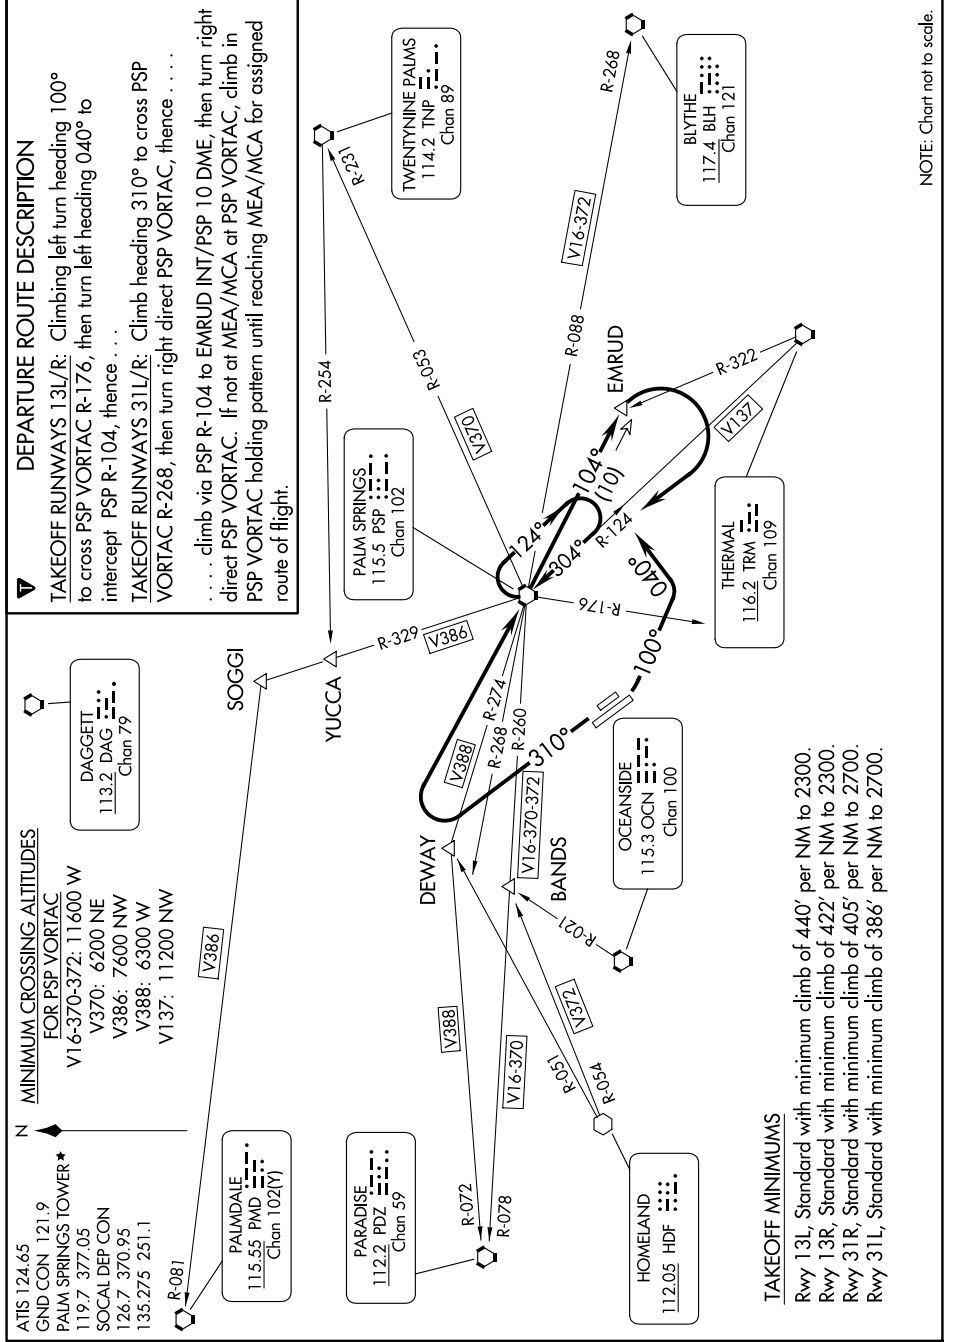

# CATHEDRAL ONE DEPARTURE

AL-545 (FAA)

PALM SPRINGS INTL (PSP)  
PALM SPRINGS, CALIFORNIA

SW-3, 11 JUN 2026 to 09 JUL 2026

# CATHEDRAL ONE DEPARTURE

SW-3, 11 JUN 2026 to 09 JUL 2026