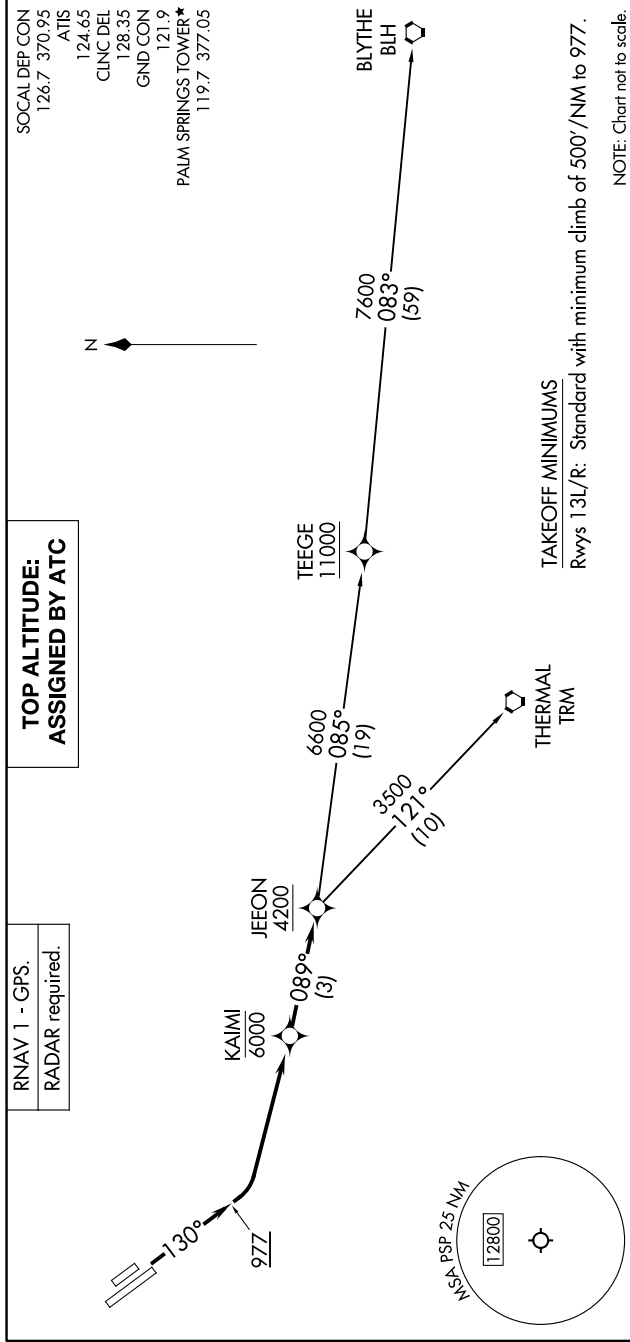

9200 JNF 60 of 2020 JUN 11 '8-MS

DEPARTURE ROUTE DESCRIPTION

TAKEOFF RUNWAYS 13L/R: Climb on heading 130° to 977, then left turn direct KAIMI at or below 6000, thence then on track 089° to cross JEEON at or above 4200, then on assigned (transition). Maintain ATC assigned altitude, expect filed altitude 10 minutes after departure.

BLYTHE TRANSITION (JEEON1.BLH)
THERMAL TRANSITION (JEEON1.TRM)