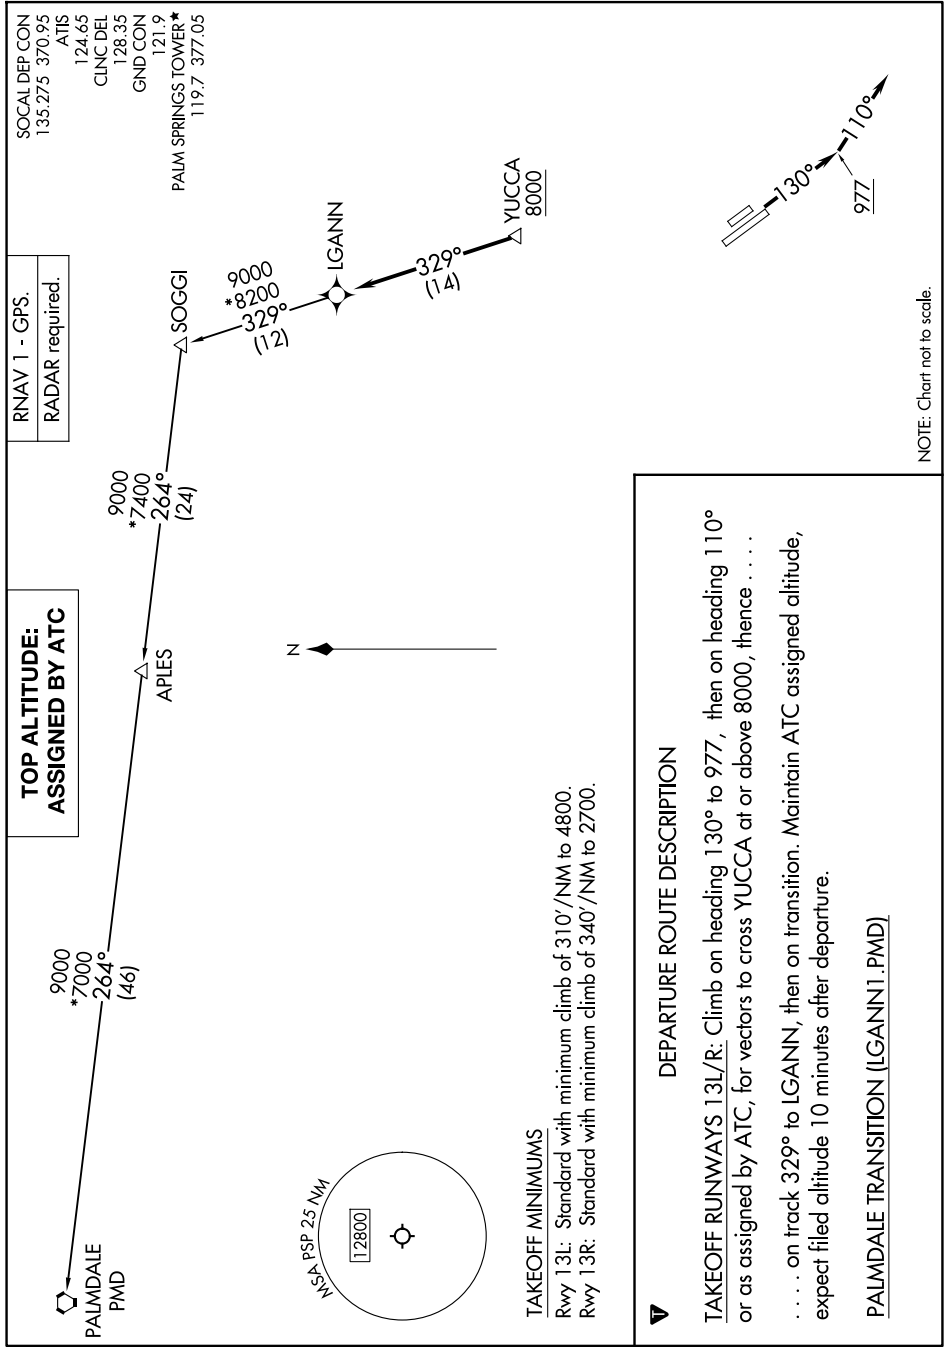

# LGANN ONE DEPARTURE (RNAV)

AL-545 (FAA)

PALM SPRINGS INTL (PSP)  
PALM SPRINGS, CALIFORNIA

SW-3 JUN 60 to 20 JUN 2026 to 09 JUL 2026 'E-W

SW-3, 11 JUN 2026 to 09 JUL 2026