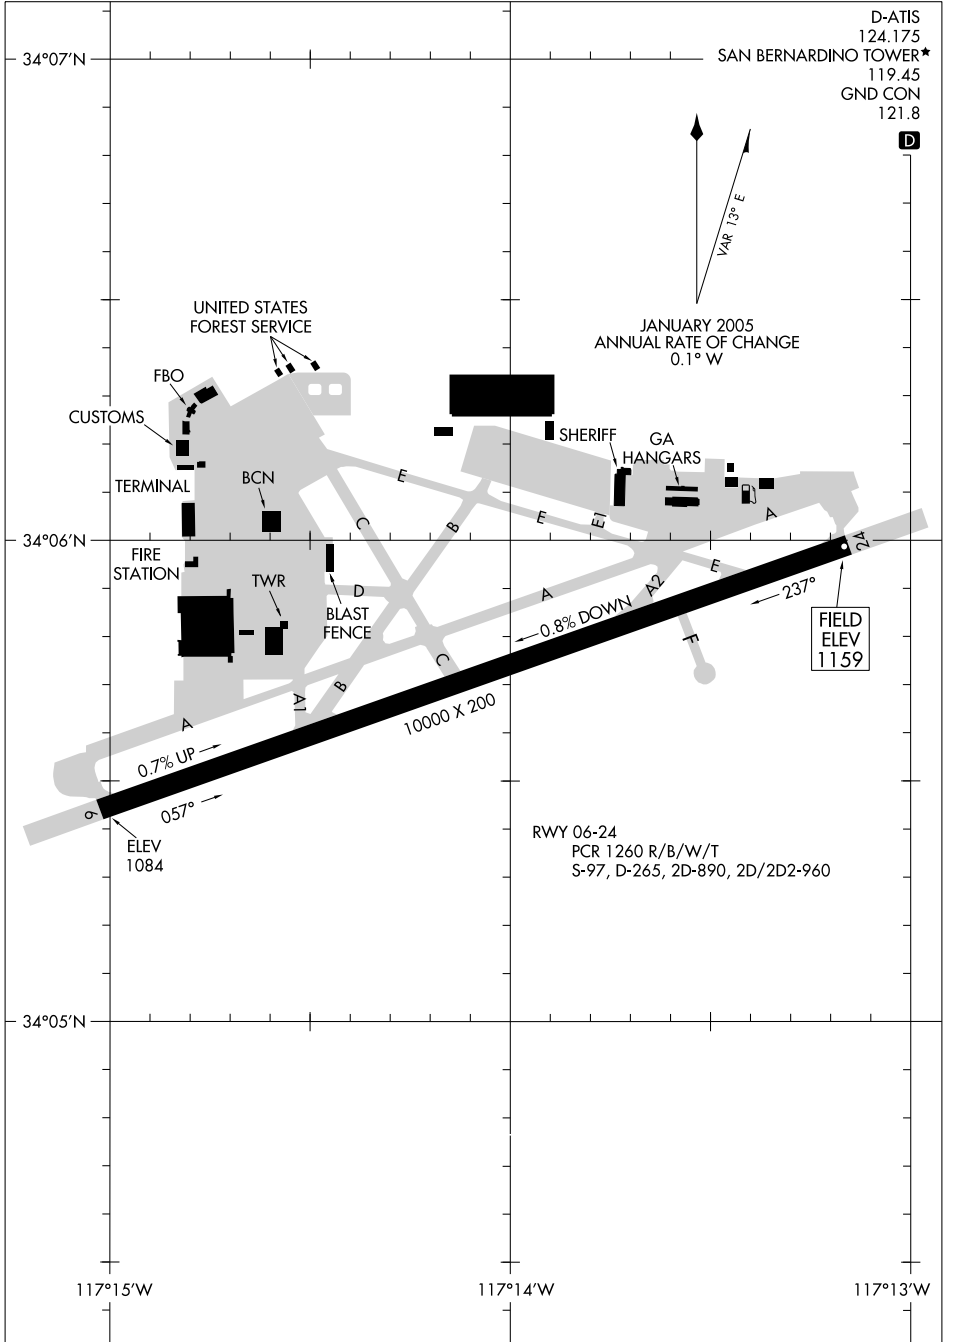

AIRPORT DIAGRAM

AL-547 (FAA)

SAN BERNARDINO INTL (SBD)
SAN BERNARDINO, CALIFORNIA

SW-3, 11 JUN 2026 to 09 JUL 2026

SW-3, 11 JUN 2026 to 09 JUL 2026

D-ATIS
124.175
SAN BERNARDINO TOWER*
119.45
GND CON
121.8

JANUARY 2005
ANNUAL RATE OF CHANGE
0.1° W

RWY 06-24
PCR 1260 R/B/W/T
S-97, D-265, 2D-890, 2D/2D2-960

AIRPORT DIAGRAM

SAN BERNARDINO, CALIFORNIA
SAN BERNARDINO INTL (SBD)