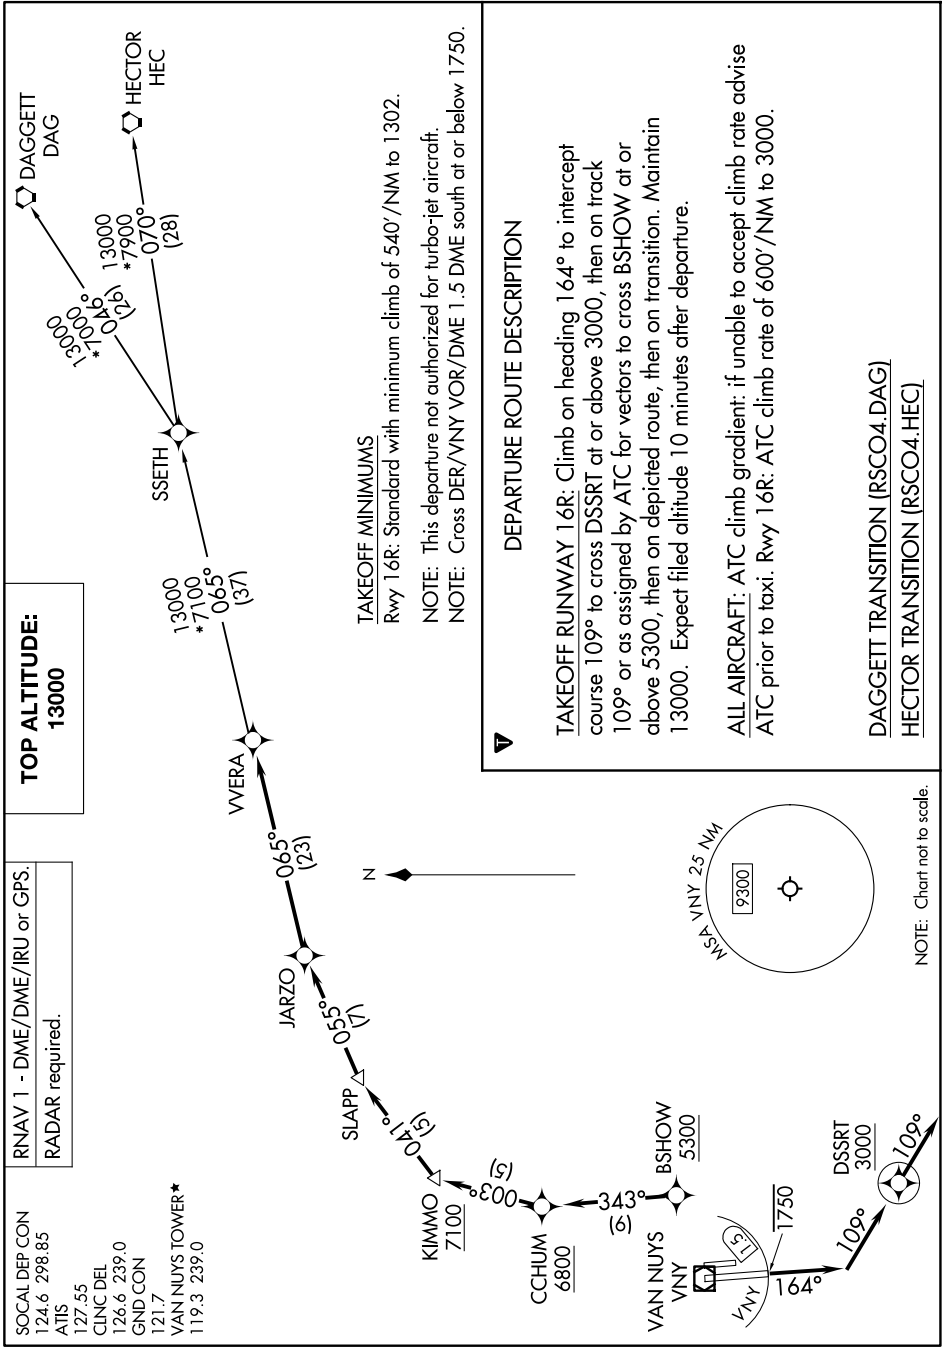

ROSCOE FOUR DEPARTURE (RNAV)

AL-552 (FAA)

VAN NUYS (VNY)
VAN NUYS, CALIFORNIA

9200 200R 60 01 92002 000R 11 'E-WS

ROSCOE FOUR DEPARTURE (RNAV)

VAN NUYS, CALIFORNIA
VAN NUYS (VNY)

NOTE: Chart not to scale.

SW-3, 11 JUN 2026 to 09 JUL 2026