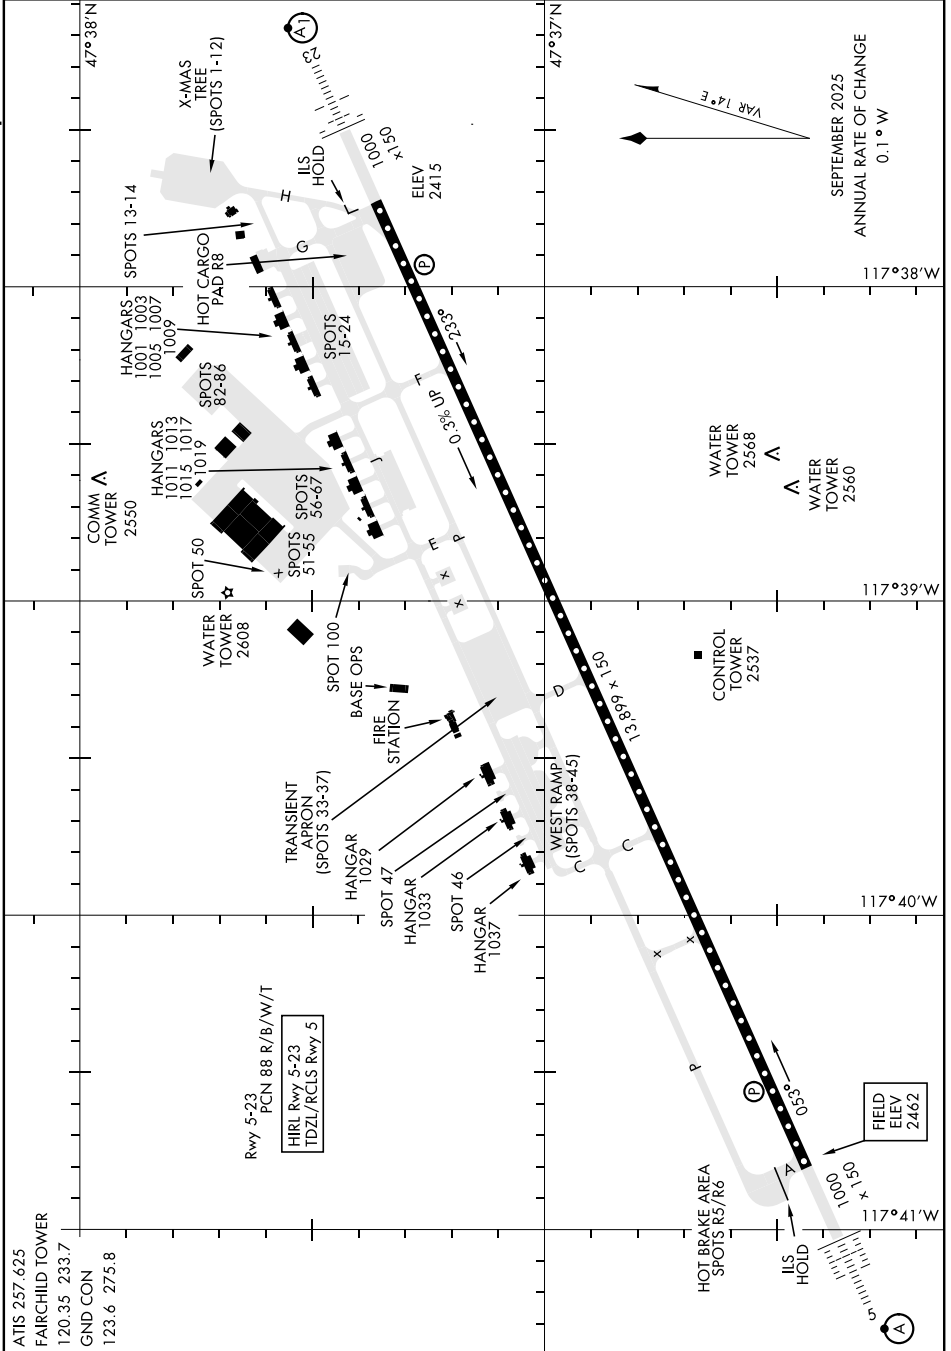

AIRPORT DIAGRAM

[USAF]

FAIRCHILD AFB (KSKA)

SPOKANE, WASHINGTON

NW-1, 11 JUN 2026 to 09 JUL 2026

SEPTEMBER 2025
ANNUAL RATE OF CHANGE
0.1° W

AIRPORT DIAGRAM

SPOKANE, WASHINGTON

FAIRCHILD AFB (KSKA)

NW-1, 11 JUN 2026 to 09 JUL 2026