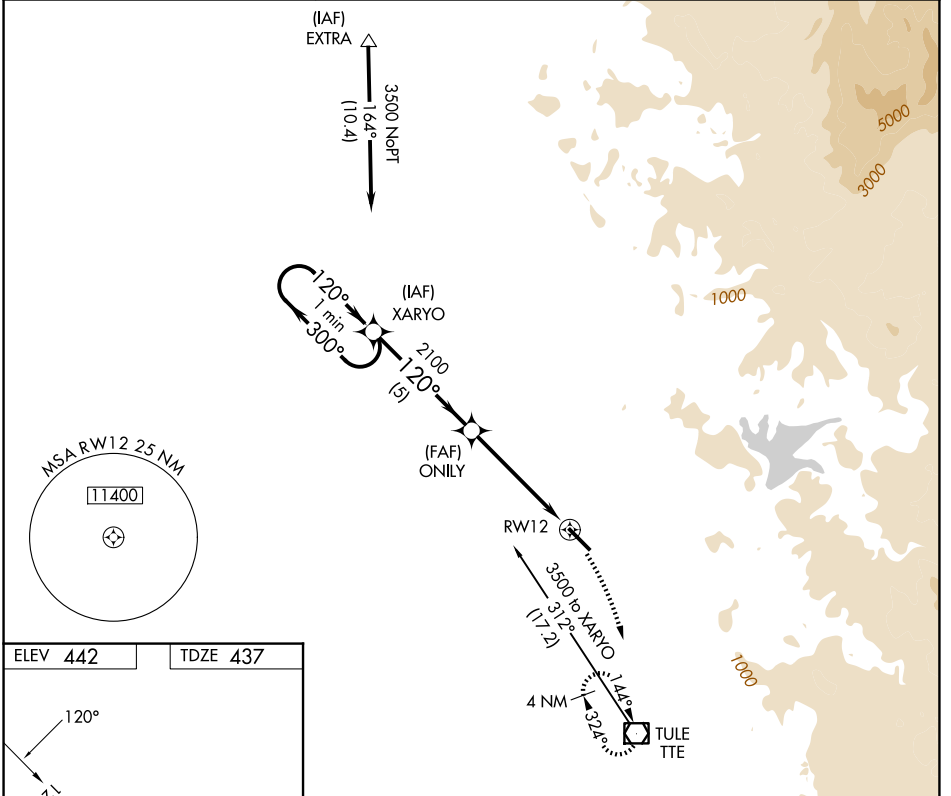

APP CRS	Rwy Ldg	5960
120°	TDZE	437
	Apt Elev	442

GPS RWY 12

PORTERVILLE MUNI (PTV)

	MISSED APPROACH: Climbing right turn to 3100 direct TTE VOR/DME and hold.
--	--

AWOS-3PT 134.625	BAKERSFIELD APP CON * 119.075	UNICOM 122.8 (CTAF)
----------------------------	---	-------------------------------

ELEV 442	TDZE 437
----------	----------

REIL Rwy 30
HIRL Rwy 12-30

CATEGORY	A	B	C	D
S-12	800-1 363 (400-1)			800-1¼ 363 (400-1¼)
CIRCLING	880-1 438 (500-1)	900-1 458 (500-1)	940-1½ 498 (500-1½)	1080-2 638 (700-2)

SW-2, 11 JUN 2026 to 09 JUL 2026

SW-2, 11 JUN 2026 to 09 JUL 2026