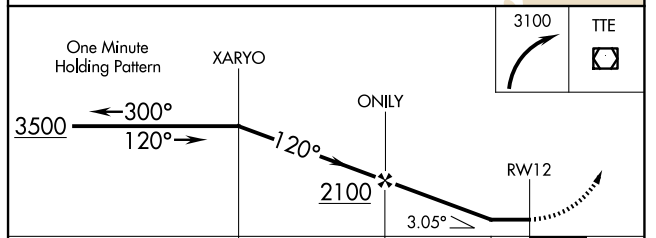

APP CRS	Rwy Ldg	5960
120°	TDZE	437
	Apt Elev	442

GPS RWY 12

PORTERVILLE MUNI (PTV)

	MISSED APPROACH: Climbing right turn to 3100 direct TTE VOR/DME and hold.
--	--

AWOS-3PT 134.625	BAKERSFIELD APP CON * 119.075	UNICOM 122.8 (CTAF)
----------------------------	---	-------------------------------

ELEV 442	TDZE 437
----------	----------

REIL Rwy 30
HIRL Rwy 12-30

CATEGORY	A	B	C	D
S-12	800-1 363 (400-1)			800-1¼ 363 (400-1¼)
CIRCLING	880-1 438 (500-1)	900-1 458 (500-1)	940-1½ 498 (500-1½)	1080-2 638 (700-2)