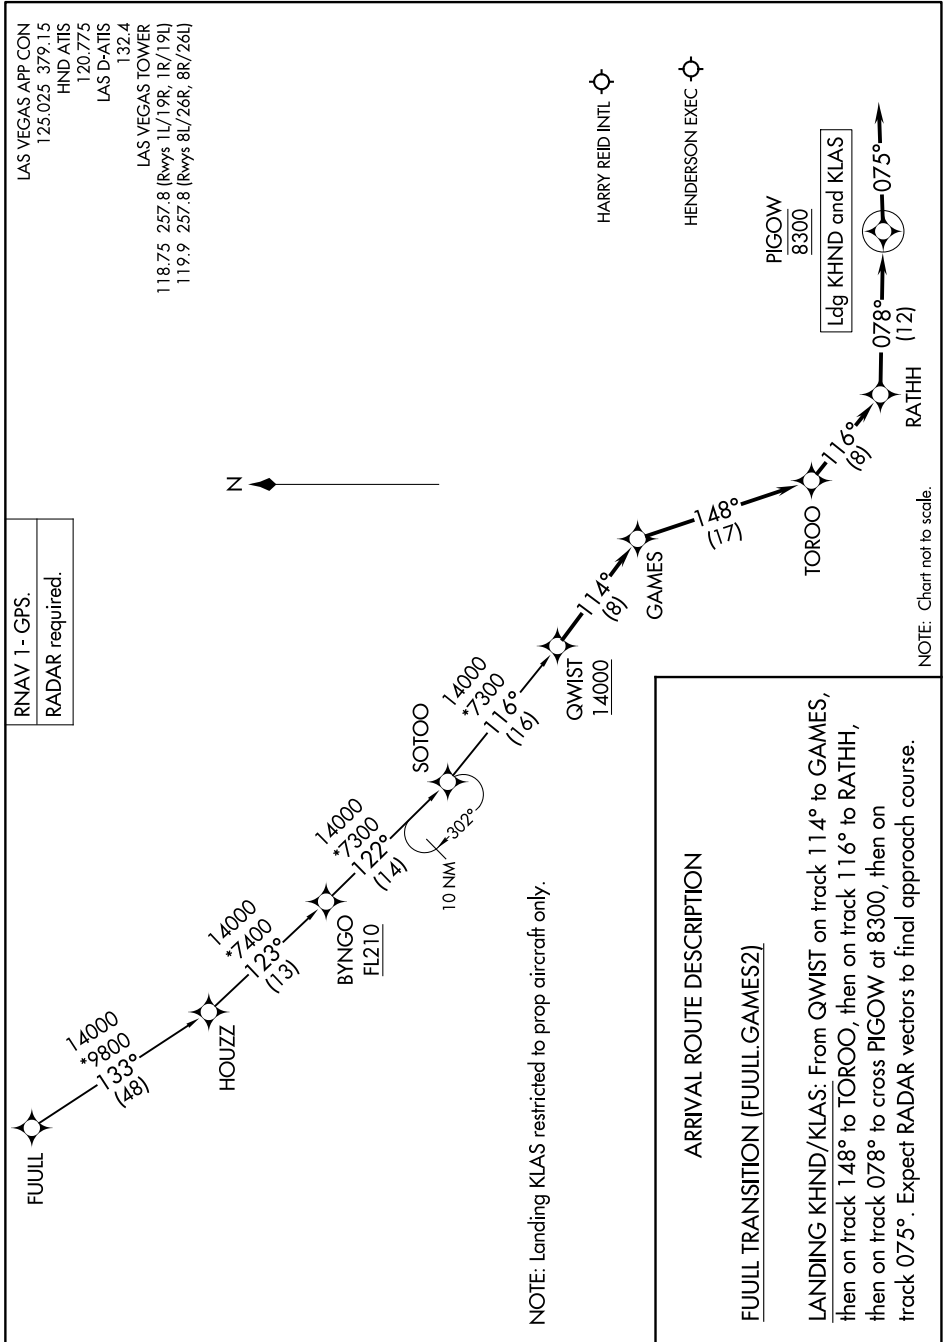

SW-4, 11 JUN 2026 to 09 JUL 2026

LAS VEGAS APP CON
125.025 379.15
HND ATIS
120.775
LAS D-ATIS
132.4
LAS VEGAS TOWER
118.75 257.8 (Rwys 1L/19R, 1R/19L)
119.9 257.8 (Rwys 8L/26R, 8R/26L)

RNAV 1 - GPS.
RADAR required.

NOTE: Landing KLAS restricted to prop aircraft only.

NOTE: Chart not to scale.

SW-4, 11 JUN 2026 to 09 JUL 2026