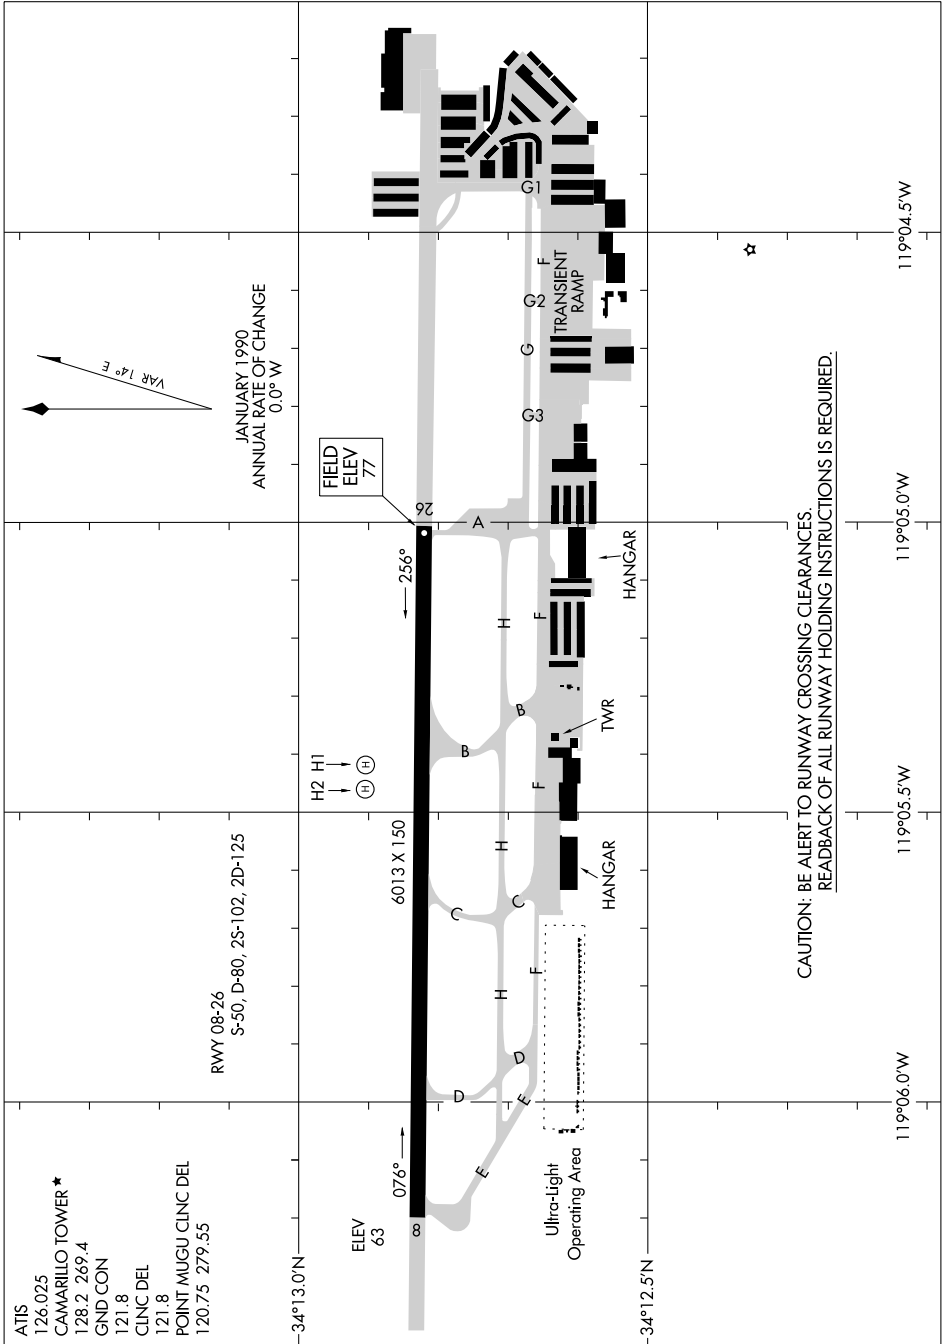

AIRPORT DIAGRAM

AL-680 (FAA)

CAMARILLO (CMA)
CAMARILLO, CALIFORNIA

SW-3, 11 JUN 2026 to 09 JUL 2026

SW-3, 11 JUN 2026 to 09 JUL 2026

AIRPORT DIAGRAM

CAMARILLO, CALIFORNIA
CAMARILLO (CMA)