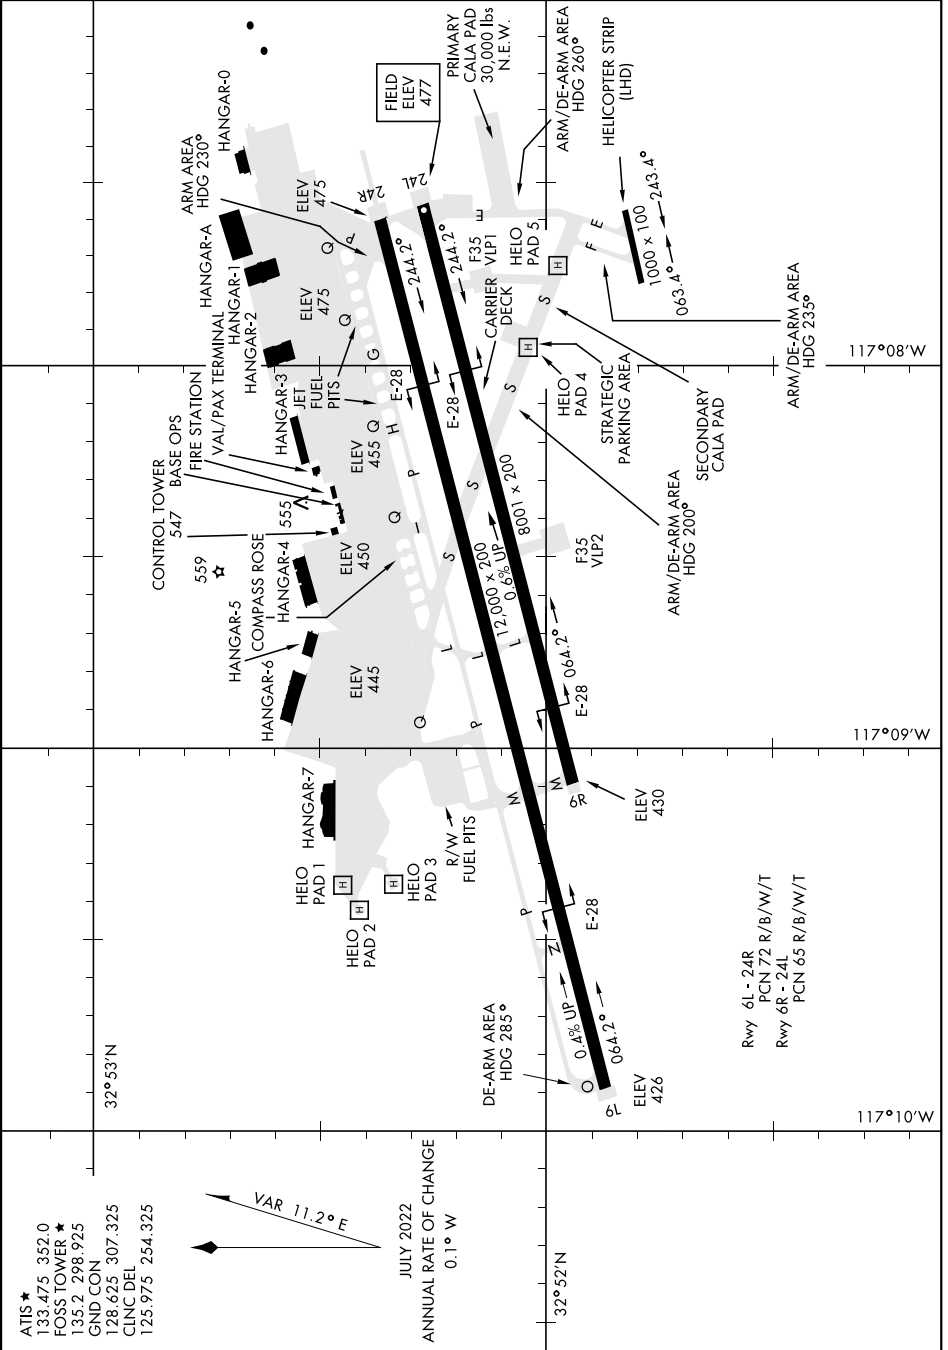

AIRPORT DIAGRAM

[USN]

SW-3, 11 JUN 2026 to 09 JUL 2026

SW-3, 11 JUN 2026 to 09 JUL 2026

AIRPORT DIAGRAM