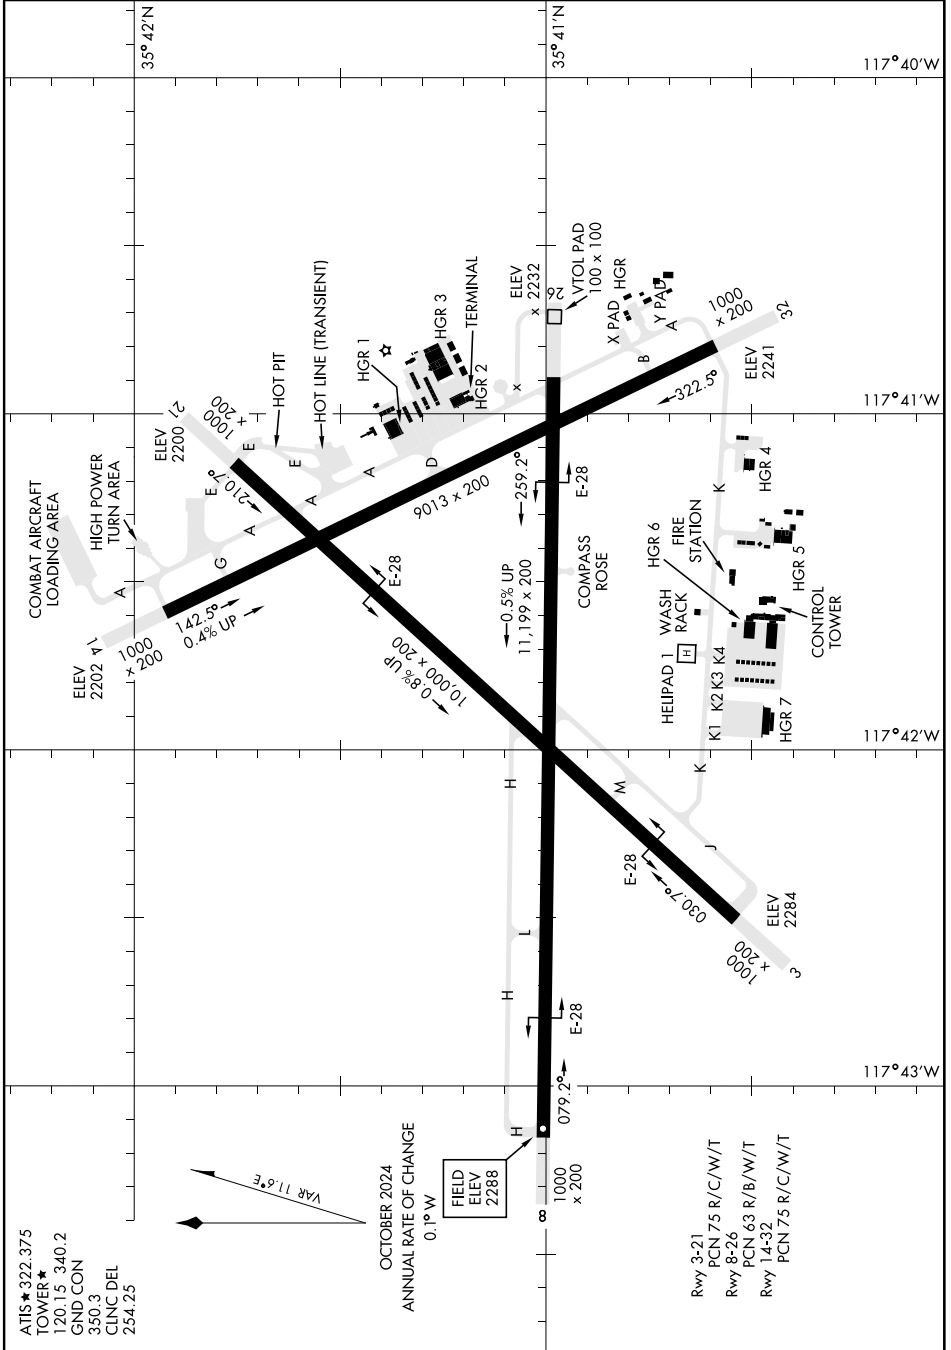

# AIRPORT DIAGRAM

[USN]

SW-3, 11 JUN 2026 to 09 JUL 2026

SW-3, 11 JUN 2026 to 09 JUL 2026

# AIRPORT DIAGRAM