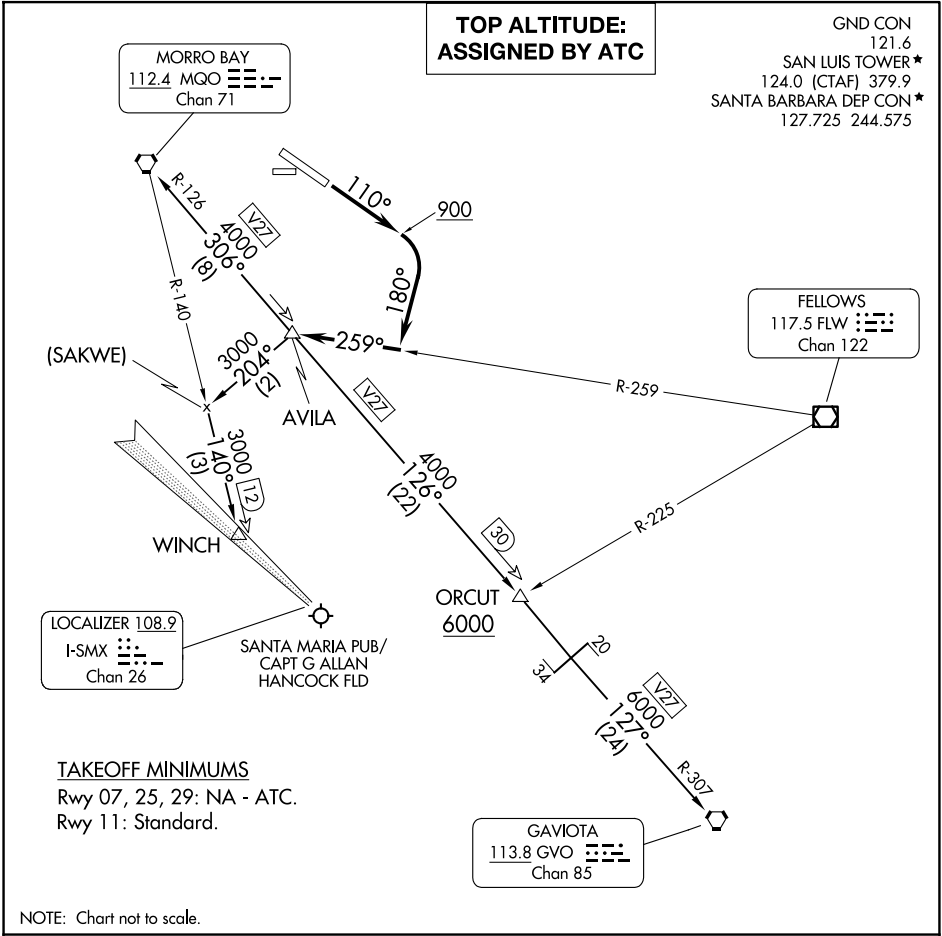

AVILA FOUR DEPARTURE

SW-3, 11 JUN 2026 to 09 JUL 2026

SW-3, 11 JUN 2026 to 09 JUL 2026

NOTE: Chart not to scale.

DEPARTURE ROUTE DESCRIPTION

TAKEOFF RUNWAY 11: Climb on heading 110° to 900, then climbing right turn heading 180° to intercept the FLW VOR/DME R-259 to AVILA INT, then on assigned transition or assigned route. Maintain ATC assigned altitude.

GAVIOTA TRANSITION (AVILA4.GVO): From over AVILA on MQO R-126 to ORCUT, then on MQO R-126 and GVO R-307 to GVO VORTAC.

MORRO BAY TRANSITION (AVILA4.MQO): From over AVILA on MQO R-126 to MQO VORTAC.

WINCH TRANSITION (AVILA4.WINCH): From over AVILA on heading 204° to SAKWE, then on MQO R-140 to WINCH.