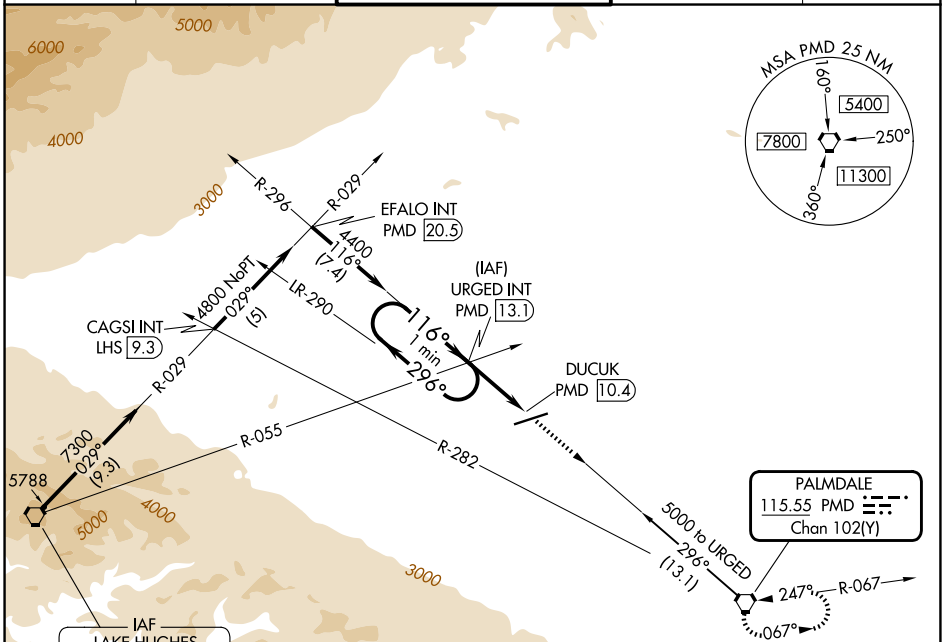

VORTAC PMD 115.55 Chan 102(Y)	APP CRS 116°	Rwy Ldg TDZE Apt Elev N/A N/A 2351
---	------------------------	--

VOR-B

GENERAL WM J FOX AIRFIELD (WJF)

MISSSED APPROACH: Climb to 4500 direct PMD VORTAC and hold.

ATIS 126.3	JOSHUA APP CON 126.1 290.3	FOX TOWER * 118.525 (CTAF) 256.9	GND CON 121.7 256.9	UNICOM 122.95
----------------------	--------------------------------------	--	-------------------------------	-------------------------

SW-3, 11 JUN 2026 to 09 JUL 2026

SW-3, 11 JUN 2026 to 09 JUL 2026

DUAL VOR or DME REQUIRED

CATEGORY	FAF to MAP 2.7 NM			
	A	B	C	D
CIRCLING	3320-1¼ 969 (1000-1¼)	3320-1½ 969 (1000-1½)	3320-3 969 (1000-3)	
	Knots: 60, 90, 120, 150, 180			
	Min:Sec: 2:42, 1:48, 1:21, 1:05, 0:54			