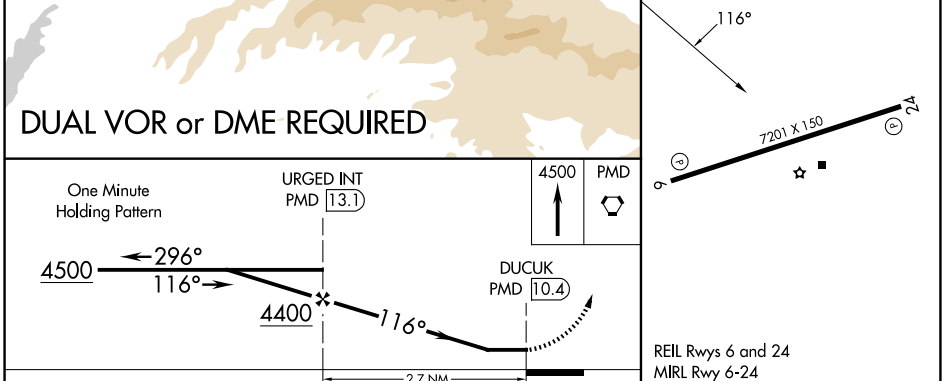

VORTAC PMD 115.55 Chan 102(Y)	APP CRS 116°	Rwy Ldg TDZE Apt Elev N/A N/A 2351
---	------------------------	--

VOR-B

GENERAL WM J FOX AIRFIELD (WJF)

MISSSED APPROACH: Climb to 4500 direct PMD VORTAC and hold.

SW-3, 11 JUN 2026 to 09 JUL 2026

SW-3, 11 JUN 2026 to 09 JUL 2026

DUAL VOR or DME REQUIRED

CATEGORY	FAF to MAP 2.7 NM			
	A	B	C	D
CIRCLING	3320-1¼ 969 (1000-1¼)	3320-1½ 969 (1000-1½)	3320-3 969 (1000-3)	
	Knots: 60, 90, 120, 150, 180			
	Min:Sec: 2:42, 1:48, 1:21, 1:05, 0:54			