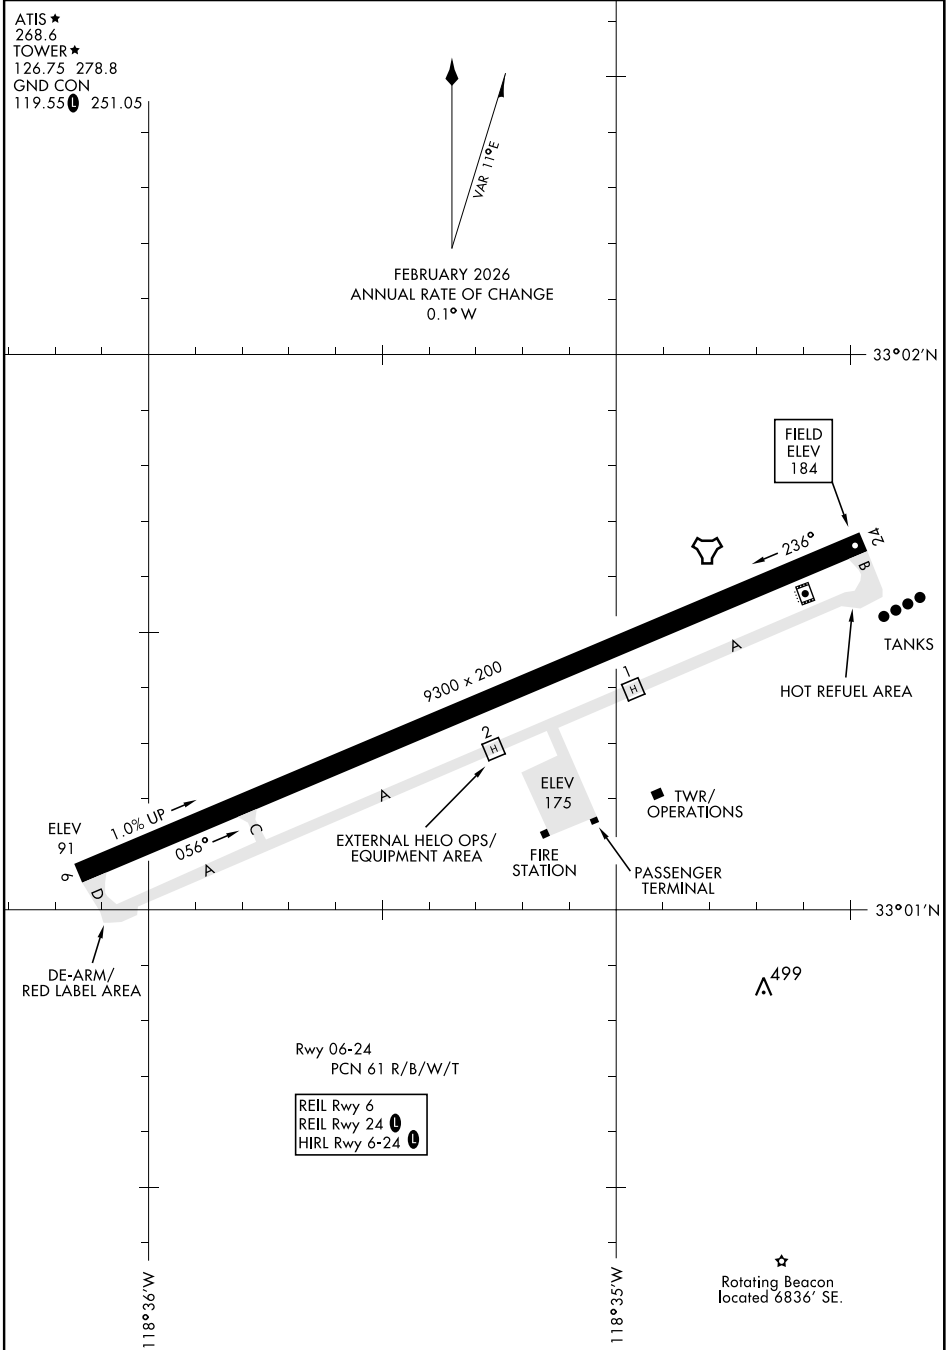

26078

AIRPORT DIAGRAM

SAN CLEMENTE ISLAND NALF (FREDERICK SHERMAN FLD) (KNUC)

[USN]

SAN CLEMENTE ISLAND, CALIFORNIA

ATIS ★
 268.6
 TOWER ★
 126.75 278.8
 GND CON
 119.55  251.05

FEBRUARY 2026
 ANNUAL RATE OF CHANGE
 0.1° W

SW-3, 11 JUN 2026 to 09 JUL 2026

SW-3, 11 JUN 2026 to 09 JUL 2026

DE-ARM/
RED LABEL AREA

Rwy 06-24
 PCN 61 R/B/W/T

REIL Rwy 6
 REIL Rwy 24 
 HIRL Rwy 6-24 

☆
 Rotating Beacon
 located 6836' SE.

AIRPORT DIAGRAM