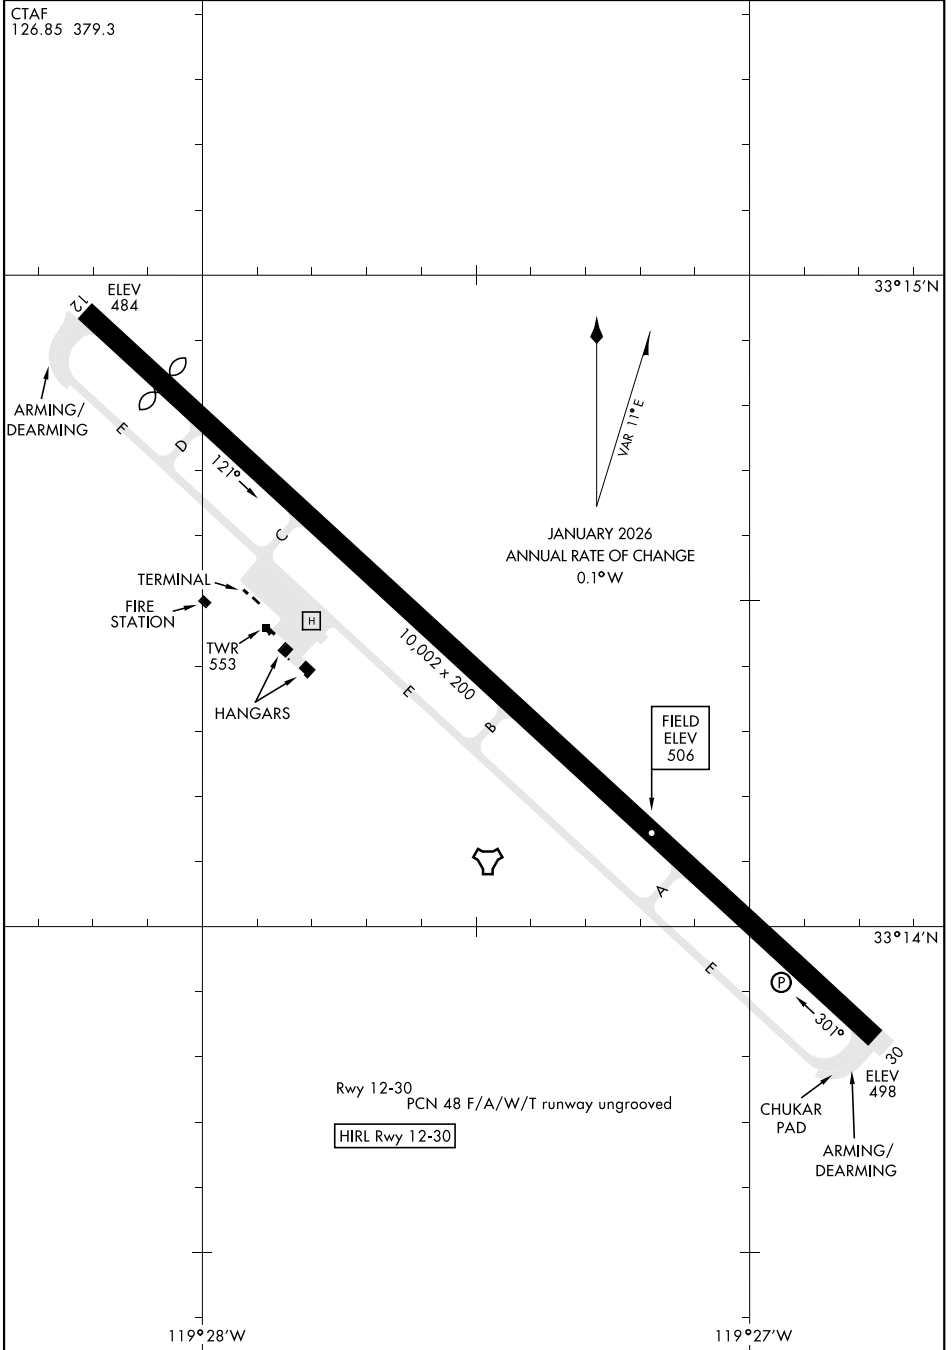

AIRPORT DIAGRAM

[USN]

SAN NICOLAS ISLAND NOLF (KNSI)

SAN NICOLAS ISLAND, CALIFORNIA

CTAF
126.85 379.3

SW-3, 11 JUN 2026 to 09 JUL 2026

SW-3, 11 JUN 2026 to 09 JUL 2026

AIRPORT DIAGRAM

SAN NICOLAS ISLAND, CALIFORNIA

SAN NICOLAS ISLAND NOLF (KNSI)