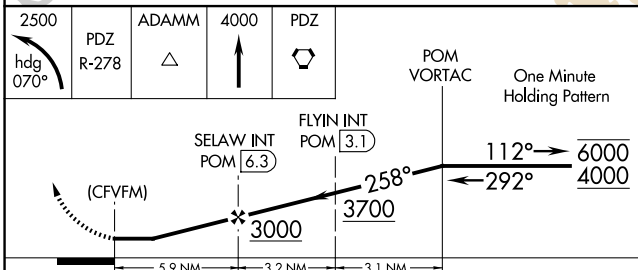

VORTAC POM 110.4 Chan 41	APP CRS 258°	Rwy Ldg TDZE N/A	N/A
		Apt Elev	296

VOR-A
SAN GABRIEL VALLEY (EMT)

⚠ Circling Rwy 1 NA at night. When local altimeter setting not received, use Ontario Int'l altimeter setting and increase all MDA 160 feet.

MISSED APPROACH: Climbing left turn to 2500 on heading 070° and PDZ VORTAC R-278 to ADAMM INT/PDZ 15.5 DME then continue climb to 4000 to PDZ VORTAC.

ATIS 118.75	SOCAL APP CON 125.5 349.0	EL MONTE TOWER * 121.2 (CTAF) 0	GND CON 125.9	UNICOM 122.95
-----------------------	-------------------------------------	---	-------------------------	-------------------------