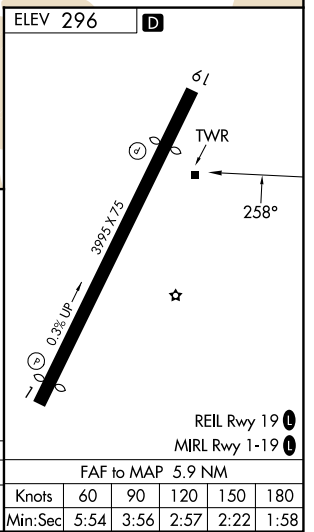

VORTAC POM 110.4 Chan 41	APP CRS 258°	Rwy Ldg TDZE N/A	N/A
		Apt Elev	296

VOR-A
SAN GABRIEL VALLEY (EMT)

⚠ Circling Rwy 1 NA at night. When local altimeter setting not received, use Ontario Int'l altimeter setting and increase all MDA 160 feet.

MISSED APPROACH: Climbing left turn to 2500 on heading 070° and PDZ VORTAC R-278 to ADAMM INT/PDZ 15.5 DME then continue climb to 4000 to PDZ VORTAC.

ATIS 118.75	SOCAL APP CON 125.5 349.0	EL MONTE TOWER * 121.2 (CTAF) 0	GND CON 125.9	UNICOM 122.95
-----------------------	-------------------------------------	---	-------------------------	-------------------------