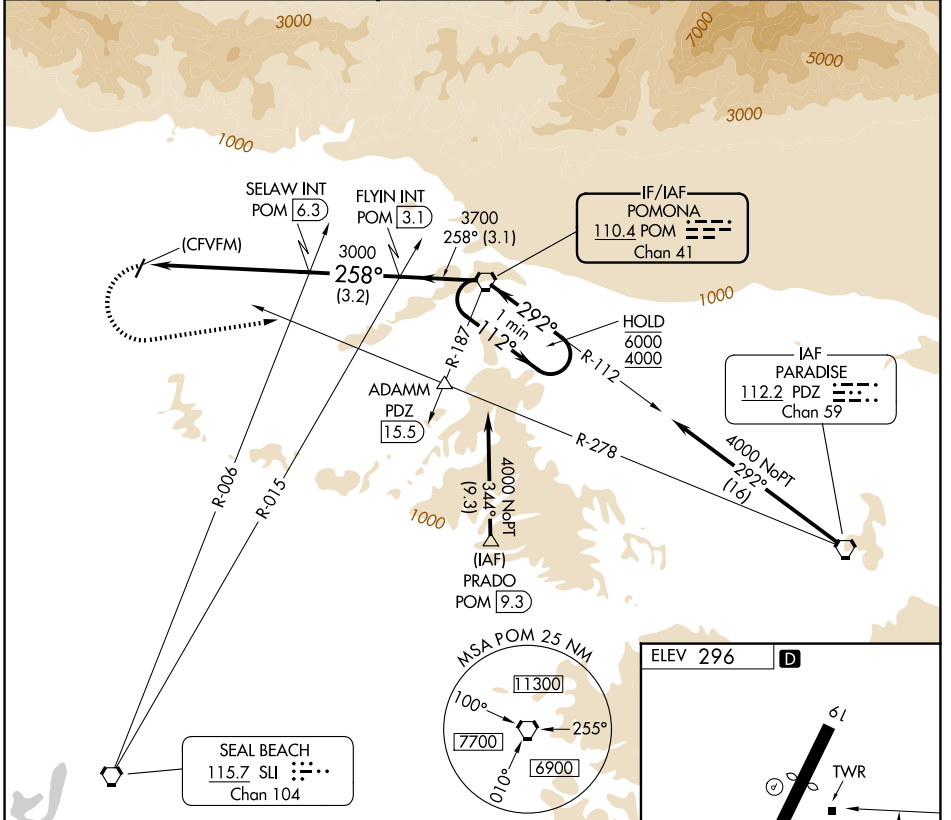

VORTAC POM 110.4 Chan 41	APP CRS 258°	Rwy Ldg TDZE N/A	N/A
		Apt Elev	296

VOR-A
SAN GABRIEL VALLEY (EMT)

⚠ Circling Rwy 1 NA at night. When local altimeter setting not received, use Ontario Int'l altimeter setting and increase all MDA 160 feet.

MISSED APPROACH: Climbing left turn to 2500 on heading 070° and PDZ VORTAC R-278 to ADAMM INT/PDZ 15.5 DME then continue climb to 4000 to PDZ VORTAC.

ATIS 118.75	SOCAL APP CON 125.5 349.0	EL MONTE TOWER * 121.2 (CTAF) 0	GND CON 125.9	UNICOM 122.95
-----------------------	-------------------------------------	---	-------------------------	-------------------------

SW-3, 11 JUN 2026 to 09 JUL 2026

SW-3, 11 JUN 2026 to 09 JUL 2026