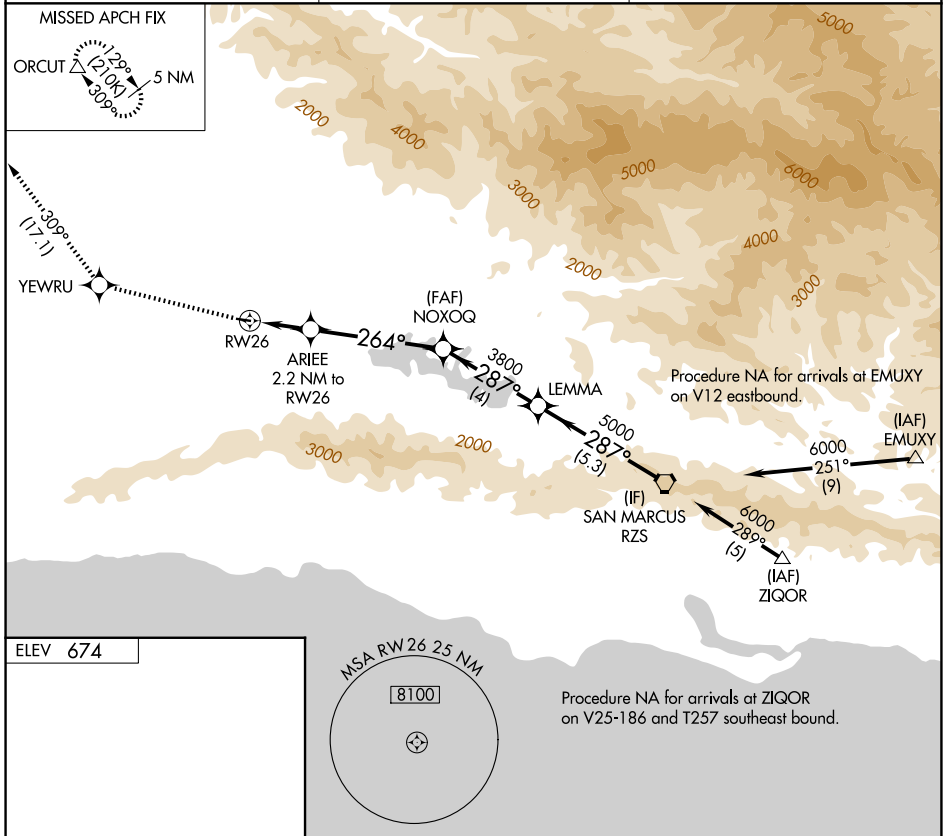

# RNAV (GPS)-A

SANTA YNEZ/KUNKLE FLD (IZA)

APP CRS <b>264°</b>	Rwy Ldg TDZE Apt Elev <b>N/A</b> <b>N/A</b> <b>674</b>
------------------------	---

RNP APCH-GPS.	MISSED APPROACH: Climb to 5000 direct YEWRU and track 309° to ORCUT and hold.
Circling Rwy 8 NA at night.	

AWOS-3PT <b>118.075</b>	SANTA BARBARA APP CON* <b>124.15 327.8</b>	UNICOM <b>122.8 (CTAF) 0</b>
----------------------------	---	---------------------------------

5000	YEWRU	tr 309°	ORCUT	RZS VORTAC
	ARIEE 2.2 NM to RW26	NOXOQ	LEMMA	
	2140	3800	5000	6000
	2.2 NM	4.8 NM	4 NM	5.3 NM
CATEGORY	A	B	C	D
CIRCLING	1380-1	706 (800-1)		NA

SW-3, 11 JUN 2026 to 09 JUL 2026

SW-3, 11 JUN 2026 to 09 JUL 2026