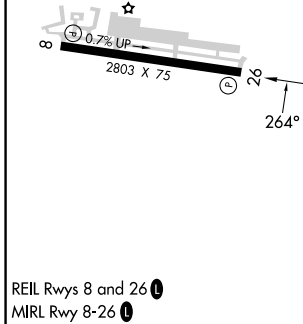

# RNAV (GPS)-A

SANTA YNEZ/KUNKLE FLD (IZA)

APP CRS <b>264°</b>	Rwy Ldg TDZE Apt Elev <b>N/A</b> <b>N/A</b> <b>674</b>
------------------------	---

RNP APCH-GPS.	MISSED APPROACH: Climb to 5000 direct YEWRU and track 309° to ORCUT and hold.
Circling Rwy 8 NA at night.	

AWOS-3PT <b>118.075</b>	SANTA BARBARA APP CON* <b>124.15 327.8</b>	UNICOM <b>122.8 (CTAF) 0</b>
----------------------------	---	---------------------------------

5000	YEWRU	tr 309°	ORCUT	RZS VORTAC
	ARIEE 2.2 NM to RW26	NOXOQ	LEMMA	
	2140	3800	5000	6000
	2.2 NM	4.8 NM	4 NM	5.3 NM
CATEGORY	A	B	C	D
CIRCLING	1380-1	706 (800-1)		NA