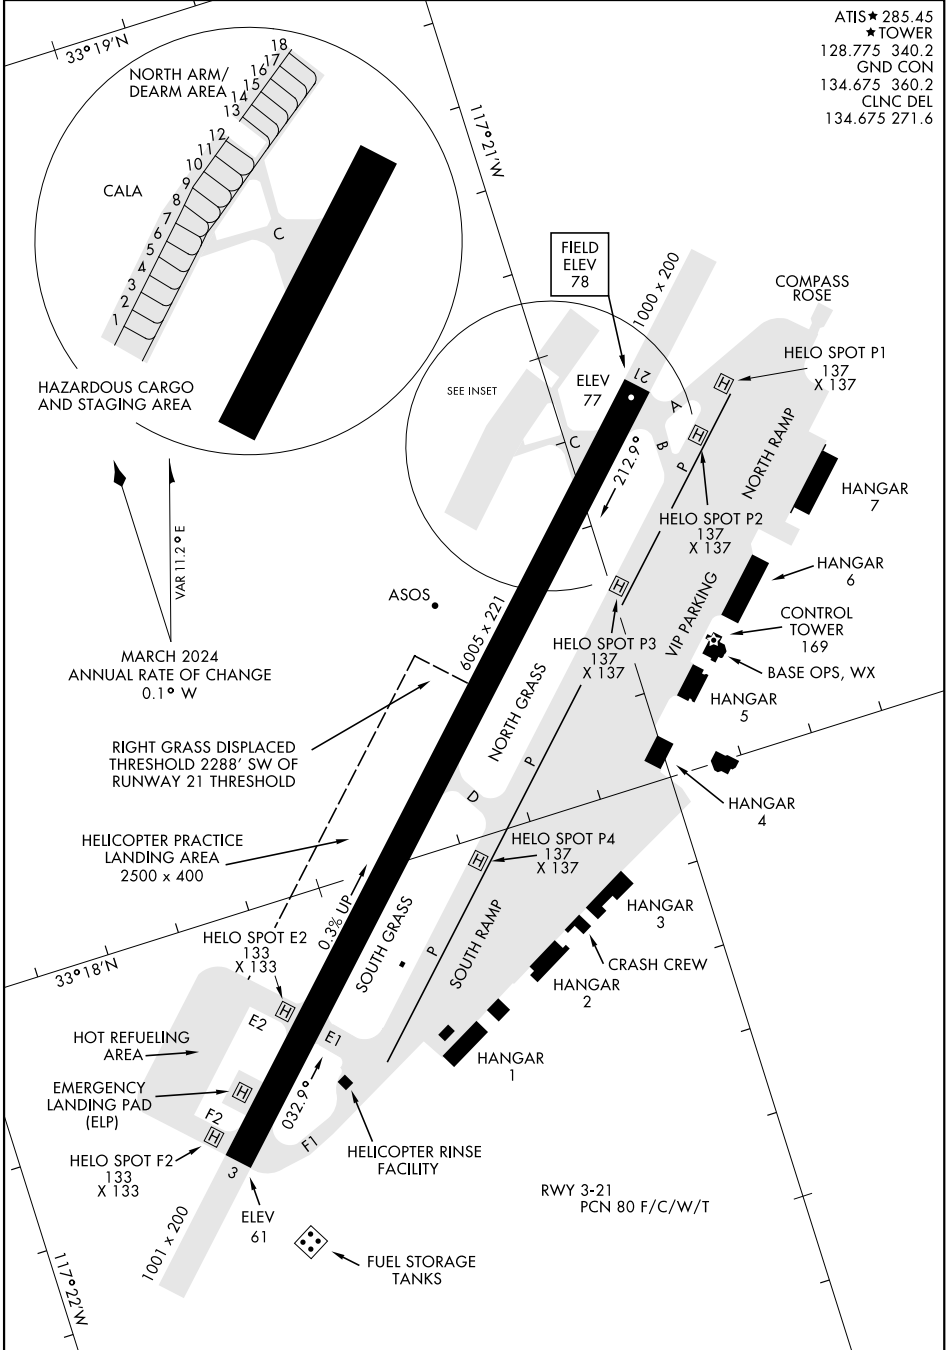

AIRPORT DIAGRAM

CAMP PENDLETON MCAS (MUNN FLD) (KNFG)

OCEANSIDE, CALIFORNIA

[USN]

- ATIS ★ 285.45
- ★ TOWER
- 128.775 340.2
- GND CON
- 134.675 360.2
- CLNC DEL
- 134.675 271.6

SW-3, 11 JUN 2026 to 09 JUL 2026

SW-3, 11 JUN 2026 to 09 JUL 2026

AIRPORT DIAGRAM

OCEANSIDE, CALIFORNIA

CAMP PENDLETON MCAS (MUNN FLD) (KNFG)