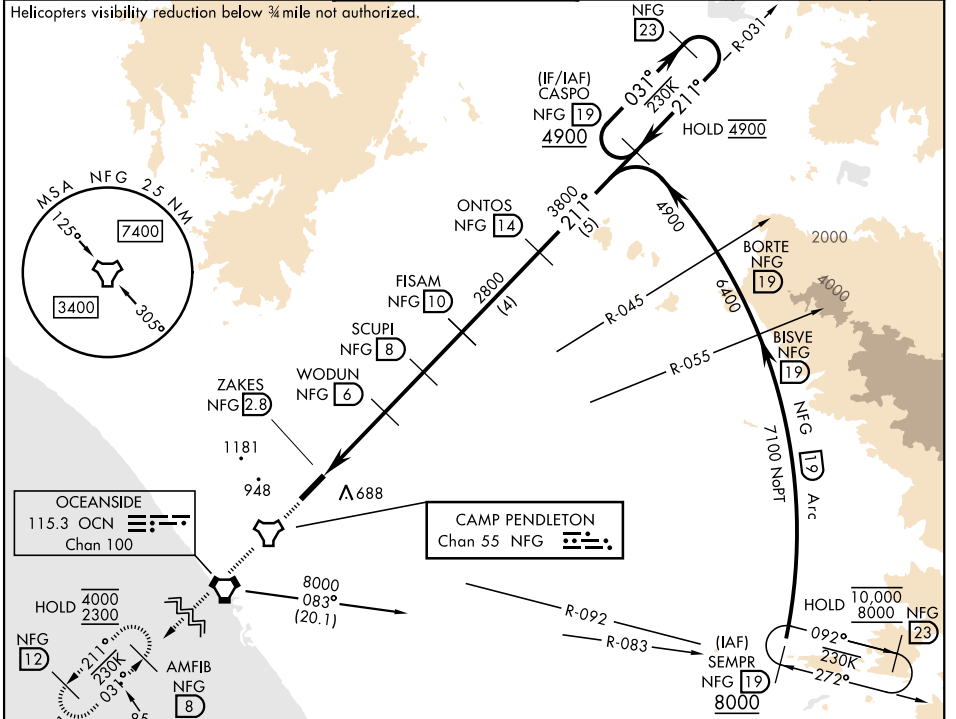

TACAN Z RWY 21

TACAN NFG Chan 55	APCH CRS 211°	Rwy ldg TDZE Arpt Elev 6005 78 78	[USN]	CAMP PENDLETON MCAS (MUNN FLD) (KNFG)
-----------------------------	-------------------------	---	-------	---------------------------------------

▼ * When ALS inop, increase CAT A vis to 1½ mile, CAT B vis to 1½ miles, CAT CD vis to 3 miles.
 ** Circling Rwy 3 not authorized at night when VGSI inop.

MISSED APPROACH: Climb to 2300 direct NFG TACAN then direct AMFIB and hold.

CATEGORY	A	B	C	D
S-21*	1120-1 1042 (1100-1)	1120-1½ 1042 (1100-1½)	1120-2½ 1042 (1100-2½)	
CIRCLING**	1120-1½ 1042 (1100-1½)	1260-1½ 1182 (1200-1½)	1500-3 1422 (1500-3)	

SW-3, 11 JUN 2026 to 09 JUL 2026

SW-3, 11 JUN 2026 to 09 JUL 2026

TACAN Z RWY 21