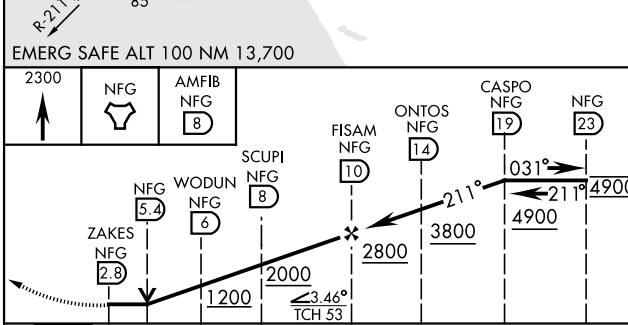

TACAN Z RWY 21

TACAN NFG Chan 55	APCH CRS 211°	Rwy ldg TDZE Arpt Elev 6005 78 78	[USN]	CAMP PENDLETON MCAS (MUNN FLD) (KNFG)

▼ * When ALS inop, increase CAT A vis to 1½ mile, CAT B vis to 1½ miles, CAT CD vis to 3 miles.
** Circling Rwy 3 not authorized at night when VGSI inop.

MISSED APPROACH: Climb to 2300 direct NFG TACAN then direct AMFIB and hold.

ATIS ★ 285.45	SOCAL APP CON 127.3 323.0	TOWER ★ 128.775 340.2	GND CON 134.675 360.2	CLNC DEL 134.675 271.6	ASR/PAR

CATEGORY	A	B	C	D
S-21*	1120-1 1042 (1100-1)	1120-1½ 1042 (1100-1½)	1120-2½ 1042 (1100-2½)	
CIRCLING**	1120-1½ 1042 (1100-1½)	1260-1½ 1182 (1200-1½)	1500-3 1422 (1500-3)