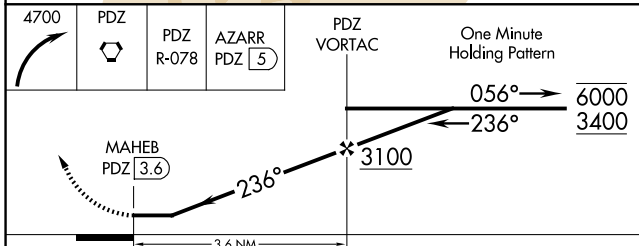

CATEGORY	A	B	C	D	FAF to MAP 3.6 NM					
CIRCLING	1660-1¼ 1127 (1200-1¼)	1660-1½ 1127 (1200-1½)	NA		Knots	60	90	120	150	180
					Min:Sec	3:36	2:24	1:48	1:26	1:12