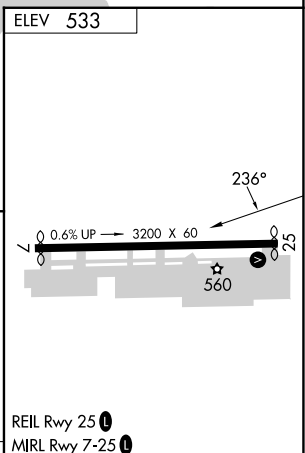

CATEGORY	A	B	C	D	FAF to MAP 3.6 NM					
CIRCLING	1660-1¼ 1127 (1200-1¼)	1660-1½ 1127 (1200-1½)	NA		Knots	60	90	120	150	180
					Min:Sec	3:36	2:24	1:48	1:26	1:12