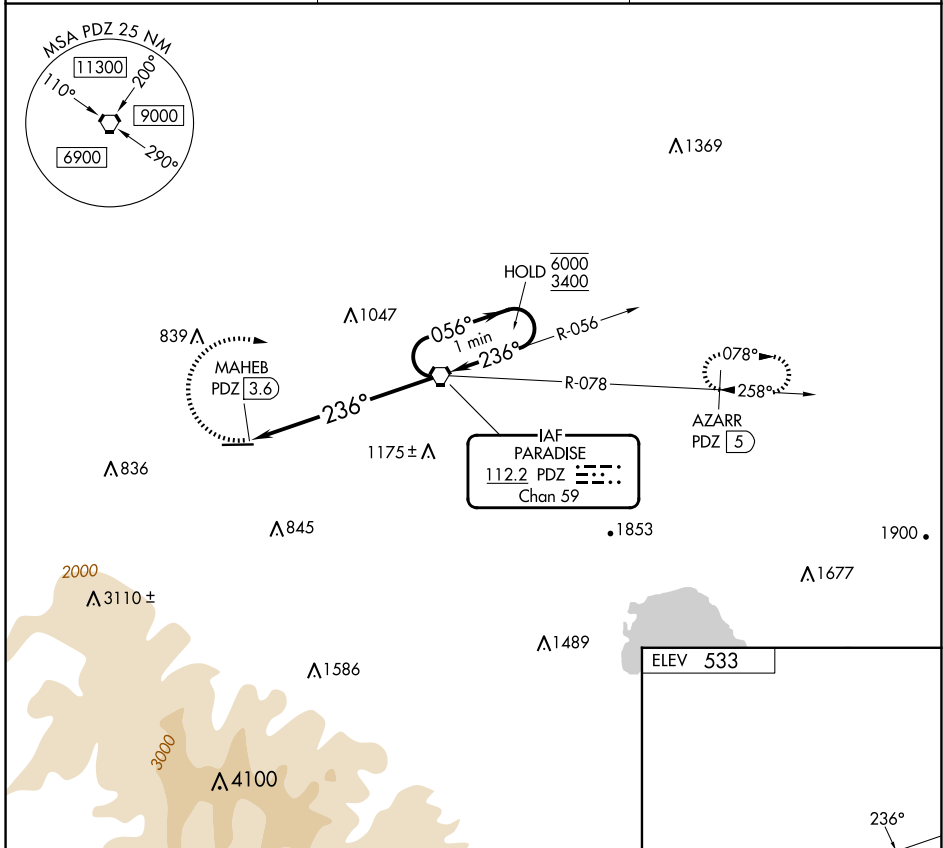

VORTAC PDZ <b>112.2</b> Chan <b>59</b>	APP CRS <b>236°</b>	Rwy Idg TDZE Apt Elev	<b>N/A</b> <b>N/A</b> <b>533</b>
--	------------------------	-----------------------------	--

**VOR-A**  
CORONA MUNI (AJO)

**⚠** When local altimeter setting not received, use ONT altimeter setting and increase all MDAs 80 feet. Procedure NA at night.

**MISSED APPROACH:** Climbing right turn to 4700 direct PDZ VORTAC then on PDZ VORTAC R-078 to AZARR/5 DME and hold, continue climb-in-hold to 4700.

AWOS-3PT <b>132-175</b>	SOCAL APP CON <b>135.4 377.125</b>	UNICOM <b>122.7 (CTAF) 0</b>
----------------------------	---------------------------------------	---------------------------------

SW-3, 11 JUN 2026 to 09 JUL 2026

SW-3, 11 JUN 2026 to 09 JUL 2026

CATEGORY	A	B	C	D	FAF to MAP 3.6 NM					
CIRCLING	1660-1¼ 1127 (1200-1¼)	1660-1½ 1127 (1200-1½)	NA		Knots	60	90	120	150	180
					Min:Sec	3:36	2:24	1:48	1:26	1:12