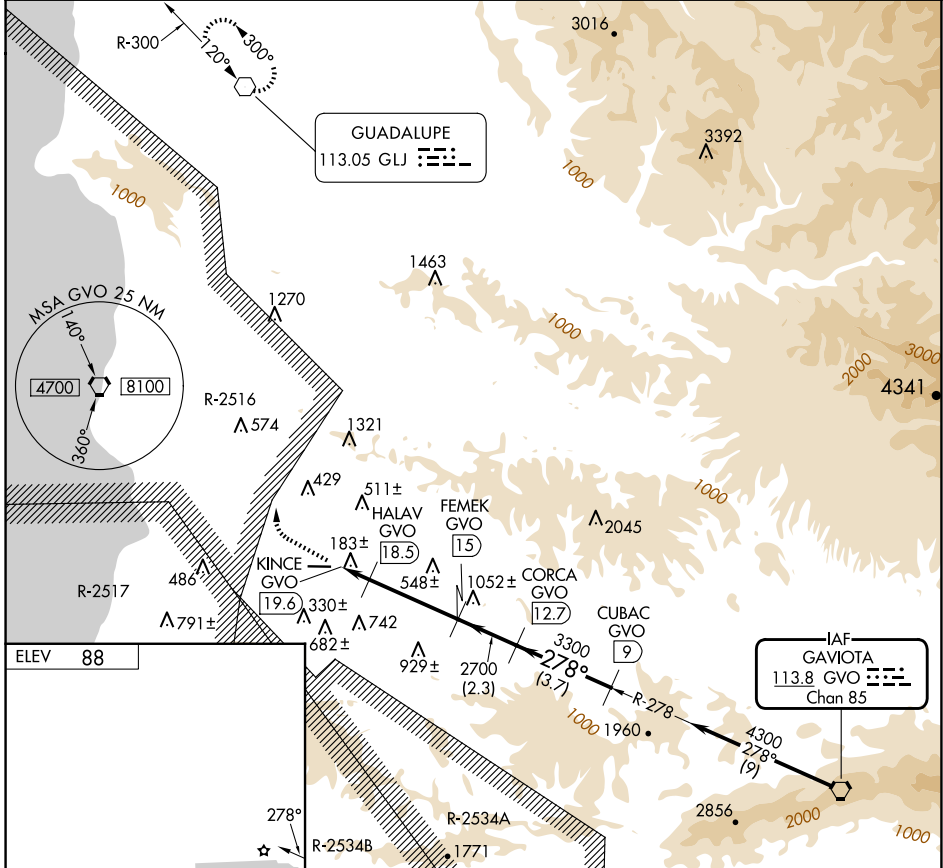

VORTAC GVO 113.8 Chan 85	APP CRS 278°	Rwy Ldg TDZE Apt Elev	N/A N/A 88
---------------------------------------	------------------------	-----------------------------	---------------------------------------

VOR/DME-A LOMPOC (LPC)

Procedure NA at night.

MISSED APPROACH: Climb to 1400, then climbing right turn to 3500 direct GLJ VOR and hold.

AWOS-3PT 133.875	SANTA BARBARA APP CON* 124.15 327.8	UNICOM 122.7 (CTAF)
----------------------------	---	-------------------------------

REIL Rwy 25	MIRL Rwy 7-25	CATEGORY		A	B	C	D
		CIRCLING	1340-1¼ 1252 (1300-1¼)	1340-1½ 1252 (1300-1½)	NA		

SW-3, 11 JUN 2026 to 09 JUL 2026

SW-3, 11 JUN 2026 to 09 JUL 2026