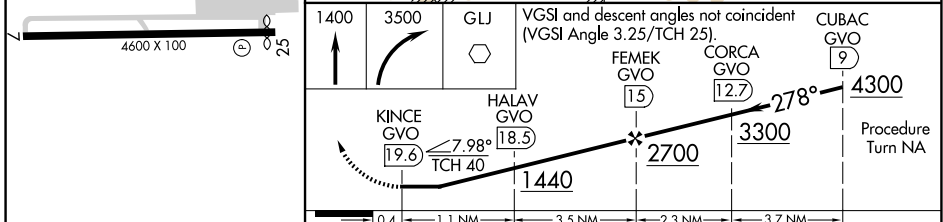

VORTAC GVO 113.8 Chan 85	APP CRS 278°	Rwy Ldg TDZE Apt Elev	N/A N/A 88
---------------------------------------	------------------------	-----------------------------	---------------------------------------

VOR/DME-A LOMPOC (LPC)

Procedure NA at night.

MISSED APPROACH: Climb to 1400, then climbing right turn to 3500 direct GLJ VOR and hold.

AWOS-3PT 133.875	SANTA BARBARA APP CON* 124.15 327.8	UNICOM 122.7 (CTAF)
----------------------------	---	-------------------------------