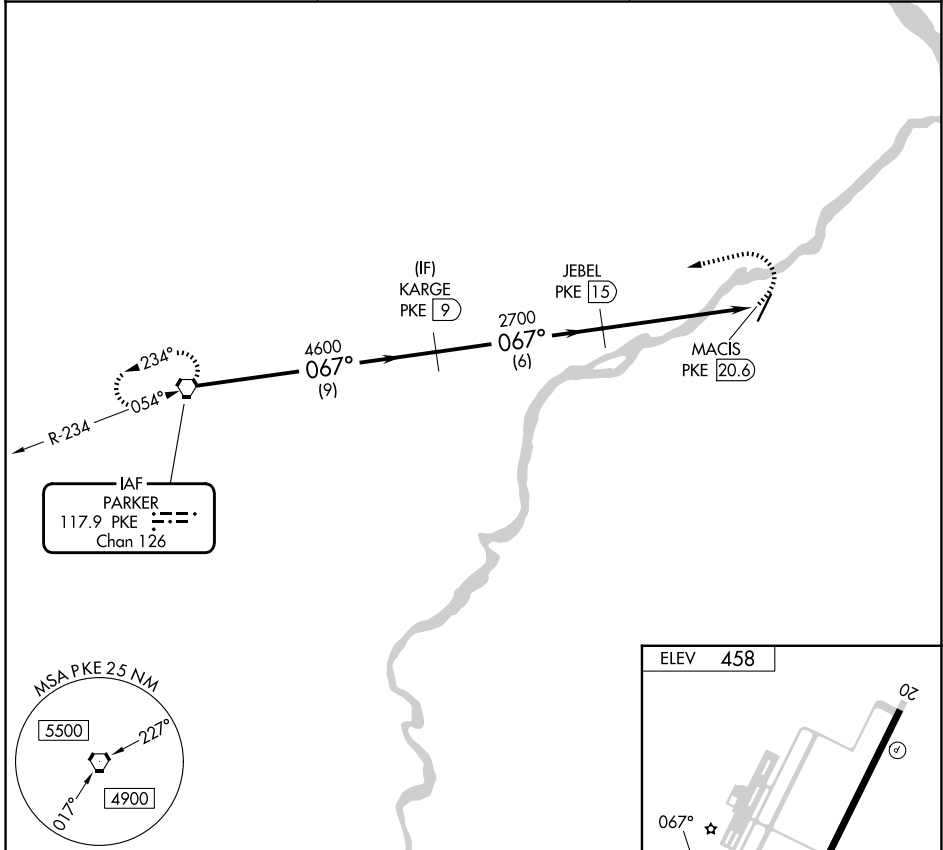

VORTAC PKE 117.9 Chan 126	APP CRS 067°	Rwy Ldg TDZE Apt Elev	N/A N/A 458
---	------------------------	-----------------------------	--

VOR/DME-A
AVI SUQUILLA (P2 \emptyset)

V When local altimeter setting not received, use Blythe altimeter setting and increase all MDA 100 feet. **MISSED APPROACH:** Climbing left turn to 5000 direct PKE VORTAC and hold.

AWOS-3PT 132.75	LOS ANGELES CENTER 128.15 285.6	UNICOM 122.725 (CTAF) 0
---------------------------	---	--

CATEGORY	A	B	C	D
CIRCLING	1900-1¼ 1442 (1500-1¼)	1900-1½ 1442 (1500-1½)	1900-3 1442 (1500-3)	NA

SW-4, 11 JUN 2026 to 09 JUL 2026

SW-4, 11 JUN 2026 to 09 JUL 2026