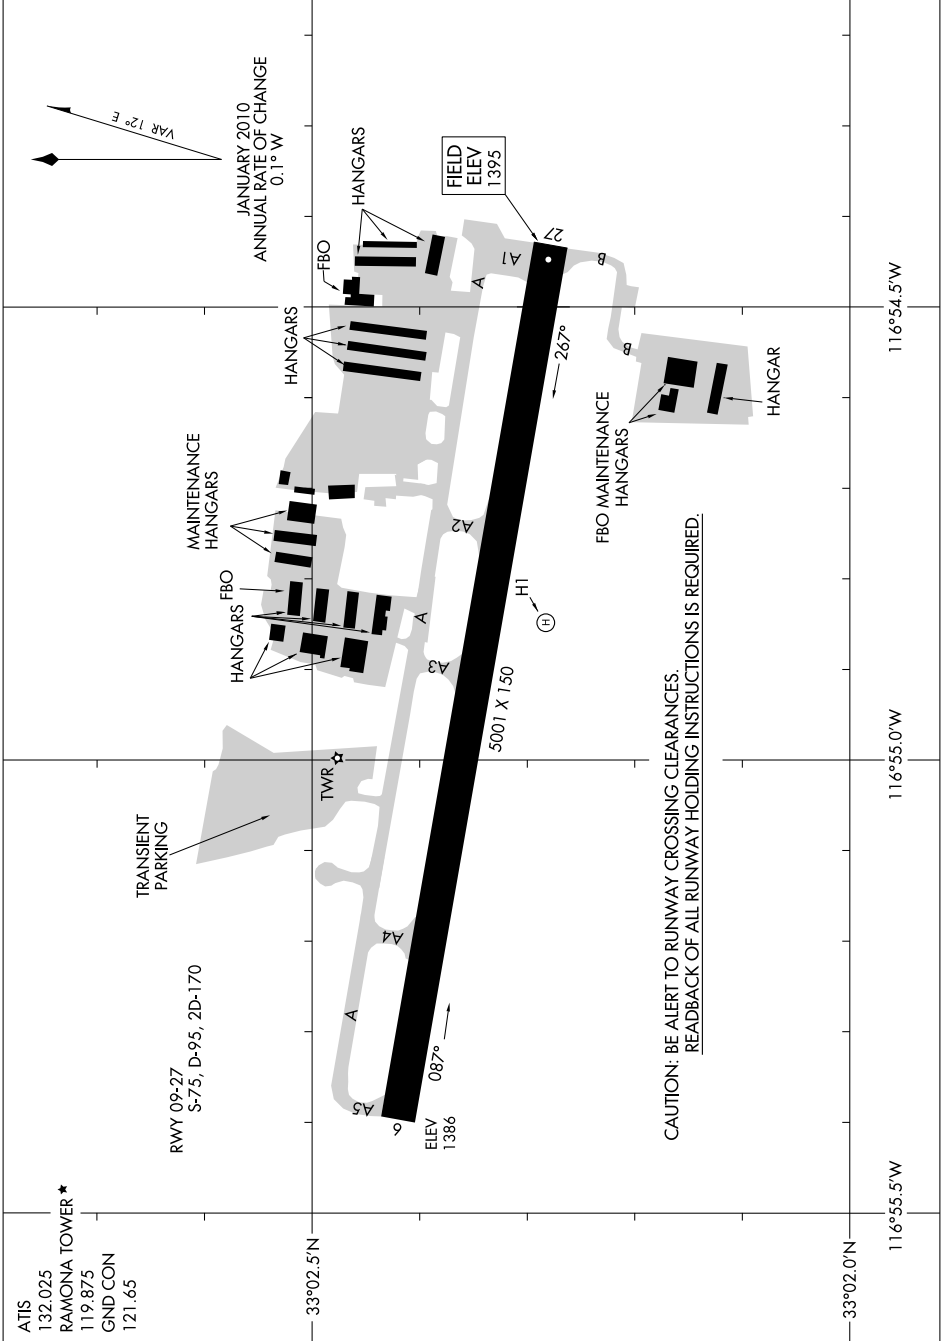

AIRPORT DIAGRAM

AL-6667 (FAA)

RAMONA (RNM)
RAMONA, CALIFORNIA

SW-3, 11 JUN 2026 to 09 JUL 2026

SW-3, 11 JUN 2026 to 09 JUL 2026

AIRPORT DIAGRAM

RAMONA, CALIFORNIA
RAMONA (RNM)