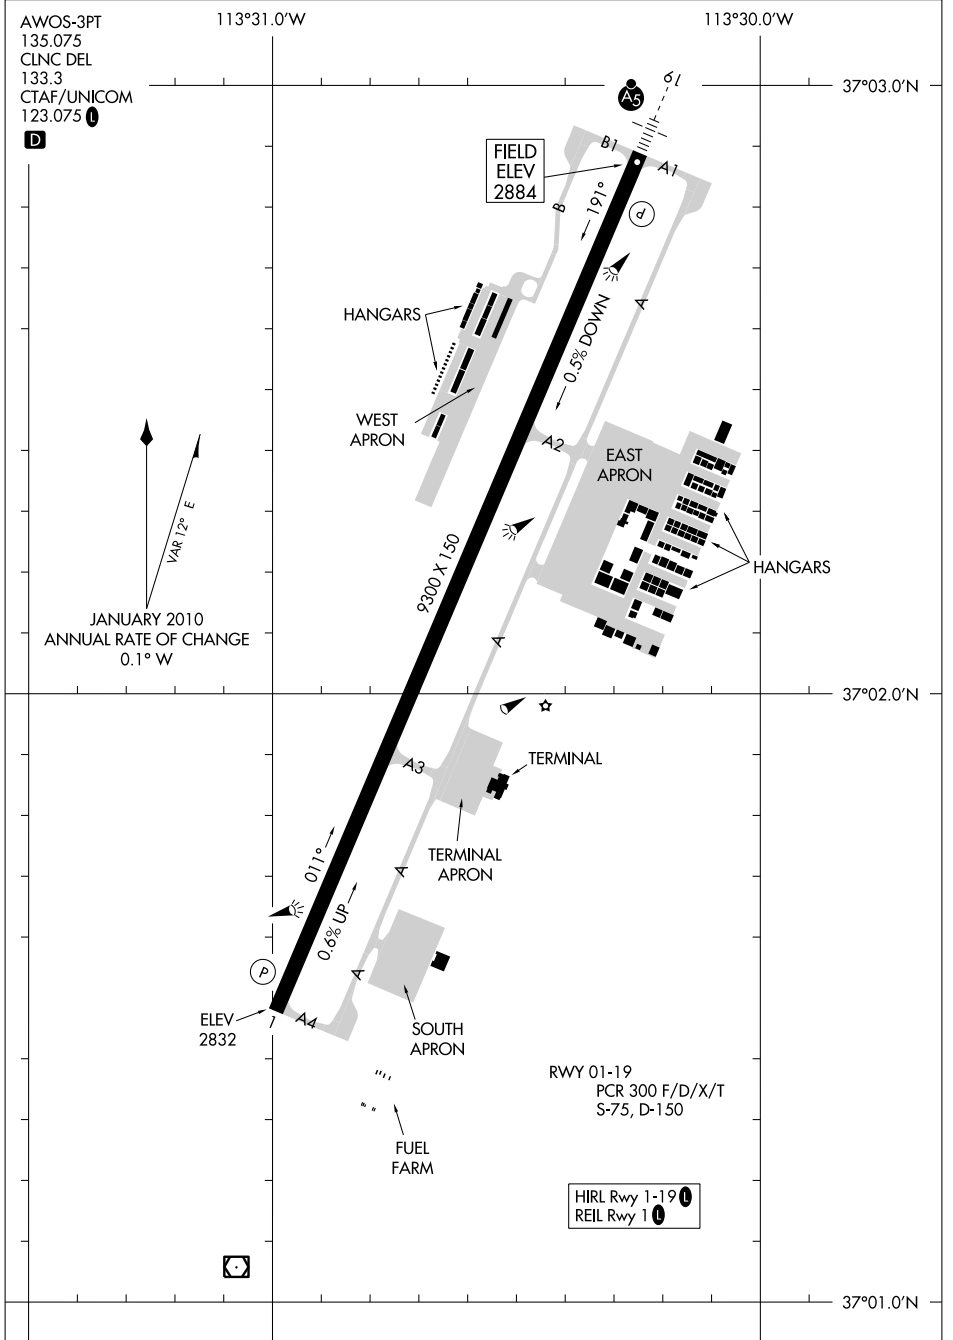

26134

AIRPORT DIAGRAM

AL-10546 (FAA)

ST GEORGE RGNL (SGU)
ST GEORGE, UTAH

AIRPORT DIAGRAM

26134

ST GEORGE, UTAH
ST GEORGE RGNL (SGU)