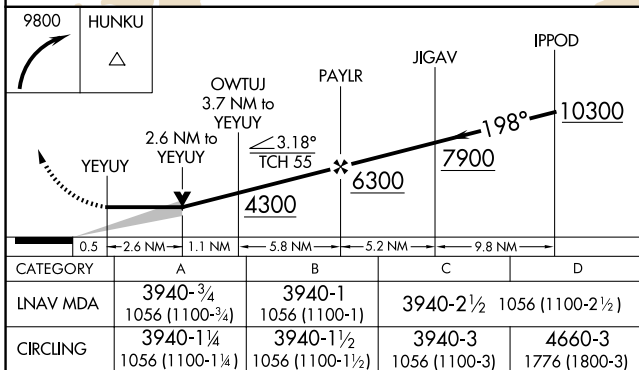

RNAV (GPS) RWY 19

ST GEORGE RGNL (SGU)

APP CRS 198°	Rwy Ldg TDZE Apt Elev	9300 2884 2884
------------------------	-----------------------------	---

RNP APCH-GPS. ⚠ ⚠ -5°C	MALSR 	MISSED APPROACH: Climbing right turn to 9800 direct HUNKU and hold, continue climb-in-hold to 9800.
---------------------------------	-----------	---

AWOS-3PT 135.075	LOS ANGELES CENTER 124.2 343.6	UNICOM 123.075 (CTAF) 0
----------------------------	--	-----------------------------------

SW-4, 11 JUN 2026 to 09 JUL 2026

SW-4, 11 JUN 2026 to 09 JUL 2026