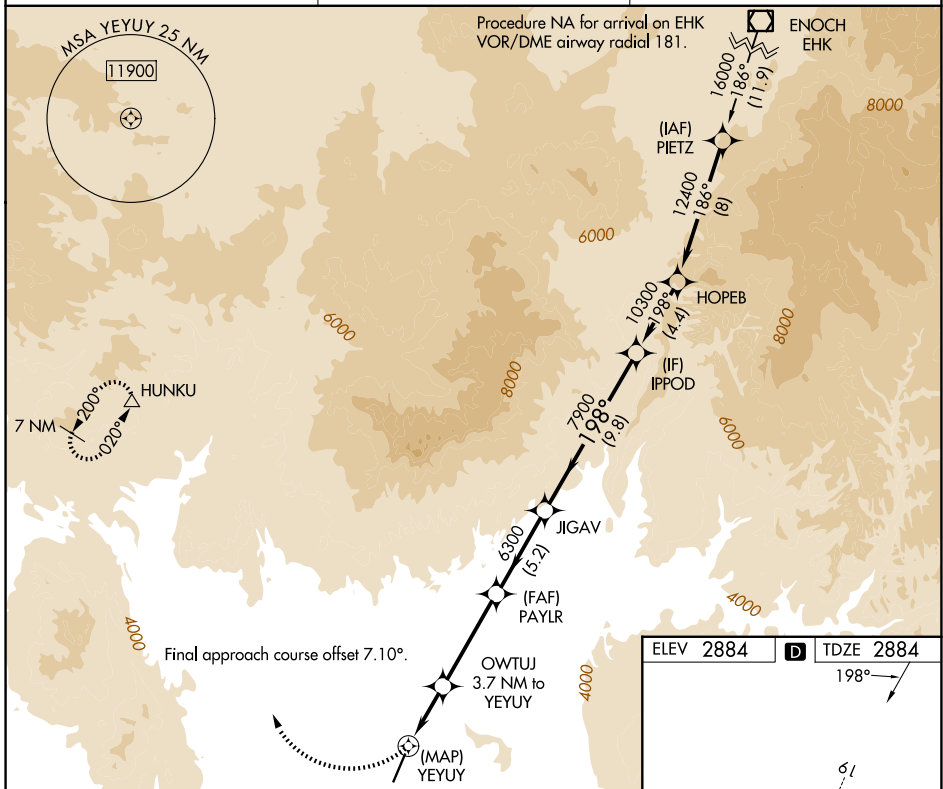

RNAV (GPS) RWY 19

ST GEORGE RGNL (SGU)

APP CRS 198°	Rwy Ldg TDZE Apt Elev	9300 2884 2884
------------------------	-----------------------------	---

RNP APCH-GPS. ⚠ ⚠ -5°C	MALSR 	MISSED APPROACH: Climbing right turn to 9800 direct HUNKU and hold, continue climb-in-hold to 9800.
---------------------------------	-----------	---

AWOS-3PT 135.075	LOS ANGELES CENTER 124.2 343.6	UNICOM 123.075 (CTAF) 0
----------------------------	--	-----------------------------------

SW-4, 11 JUN 2026 to 09 JUL 2026

SW-4, 11 JUN 2026 to 09 JUL 2026