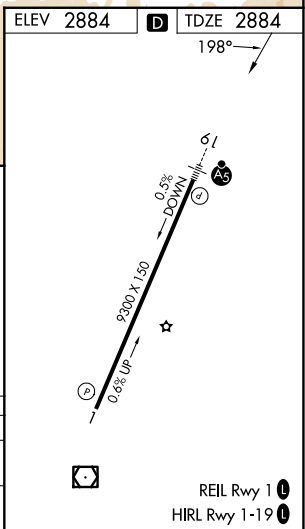

RNAV (GPS) RWY 19

ST GEORGE RGNL (SGU)

APP CRS 198°	Rwy Ldg TDZE Apt Elev	9300 2884 2884
------------------------	-----------------------------	---

RNP APCH-GPS. ⚠ ⚠ -5°C	MALSR 	MISSED APPROACH: Climbing right turn to 9800 direct HUNKU and hold, continue climb-in-hold to 9800.
---------------------------------	-----------	---

AWOS-3PT 135.075	LOS ANGELES CENTER 124.2 343.6	UNICOM 123.075 (CTAF) 0
----------------------------	--	-----------------------------------

SW-4, 11 JUN 2026 to 09 JUL 2026

SW-4, 11 JUN 2026 to 09 JUL 2026