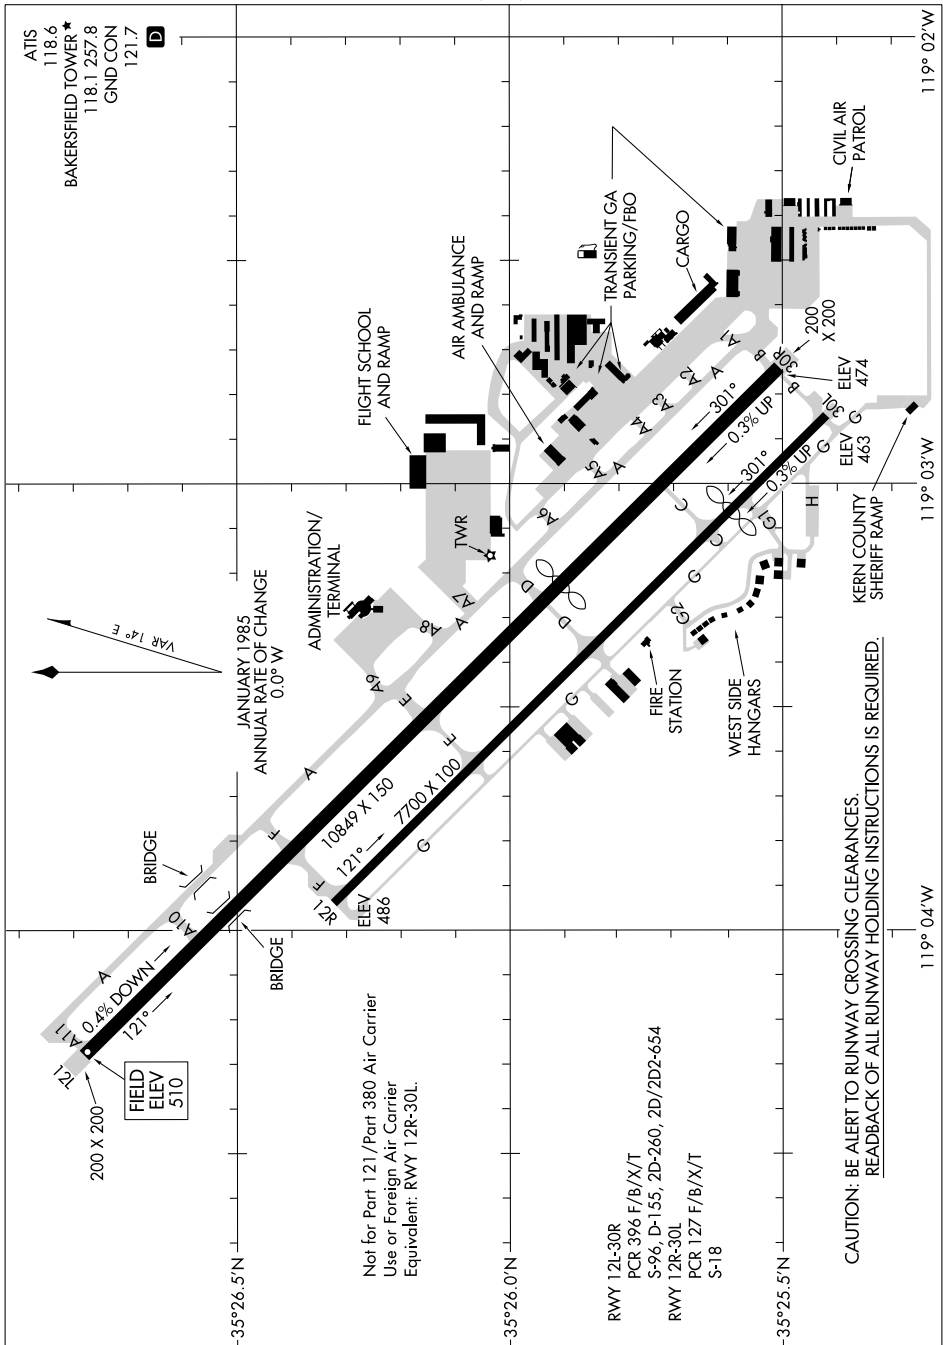

# AIRPORT DIAGRAM

AL-36 (FAA)

MEADOWS FLD (BFL)  
BAKERSFIELD, CALIFORNIA

SW-3, 09 JUL 2026 to 06 AUG 2026

SW-3, 09 JUL 2026 to 06 AUG 2026

# AIRPORT DIAGRAM

BAKERSFIELD, CALIFORNIA  
MEADOWS FLD (BFL)