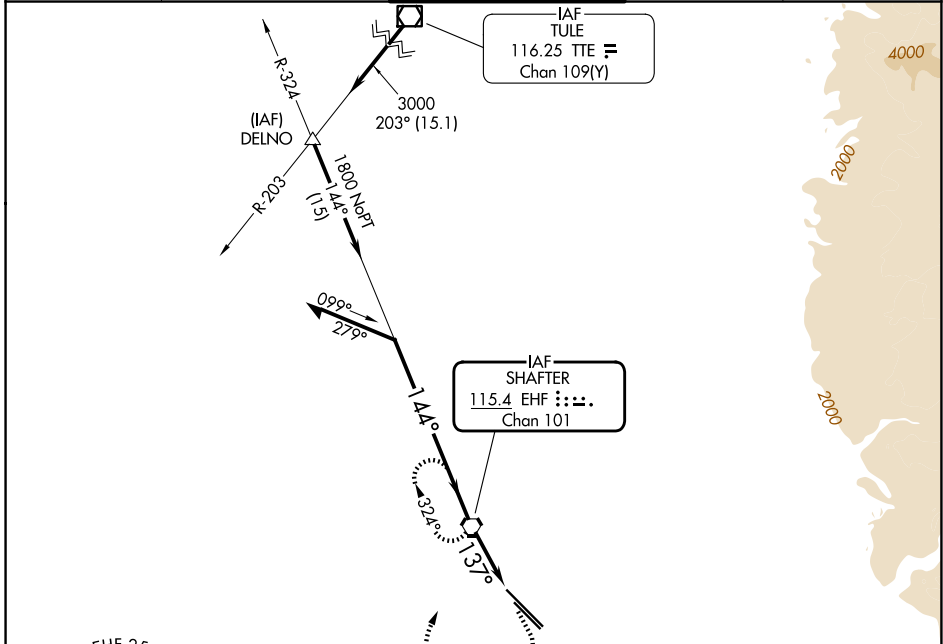

VORTAC EHF 115.4 Chan 101	APP CRS 137°	Rwy Ldg TDZE Apt Elev	N/A N/A 507
---	------------------------	-----------------------------	--

VOR-A
MEADOWS FLD (BFL)

⚠ Circling not authorized northeast of Rwy 12L-30R. MISSED APPROACH: Climb to 1500 then climbing right turn to 3000 direct EHF VORTAC and hold, continue climb-in-hold to 3000.

ATIS 118.6	BAKERSFIELD APP CON * 118.9 270.3 (N) 118.8 284.625 (S)	BAKERSFIELD TOWER * 118.1 (CTAF) 257.8	GND CON 121.7	UNICOM 122.95
----------------------	---	---	-------------------------	-------------------------

SW-3, 09 JUL 2026 to 06 AUG 2026

SW-3, 09 JUL 2026 to 06 AUG 2026

CATEGORY	FAF to MAP 2.6 NM			
	A	B	C	D
CIRCLING	1000-1	493 (500-1)	1000-1½ 493 (500-1½)	1060-2 553 (600-2)
	Knots	60	90	120
	Min:Sec	2:36	1:44	1:18
		1:02	0:52	