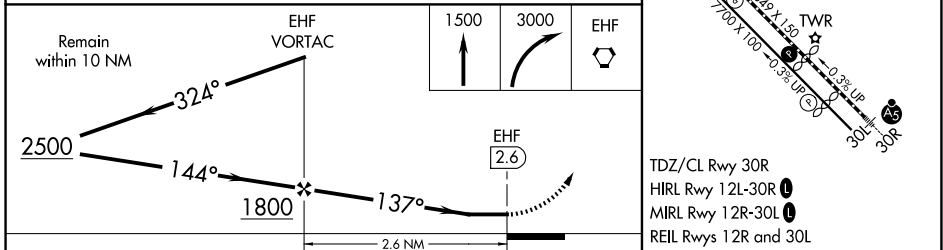

VORTAC EHF 115.4 Chan 101	APP CRS 137°	Rwy Ldg TDZE Apt Elev	N/A N/A 507
---	------------------------	-----------------------------	--

VOR-A
MEADOWS FLD (BFL)

⚠ Circling not authorized northeast of Rwy 12L-30R. MISSED APPROACH: Climb to 1500 then climbing right turn to 3000 direct EHF VORTAC and hold, continue climb-in-hold to 3000.

SW-3, 09 JUL 2026 to 06 AUG 2026

SW-3, 09 JUL 2026 to 06 AUG 2026

CATEGORY	FAF to MAP 2.6 NM			
	A	B	C	D
CIRCLING	1000-1	493 (500-1)	1000-1½ 493 (500-1½)	1060-2 553 (600-2)
	Knots	60	90	120
	Min:Sec	2:36	1:44	1:18
		1:02	0:52	