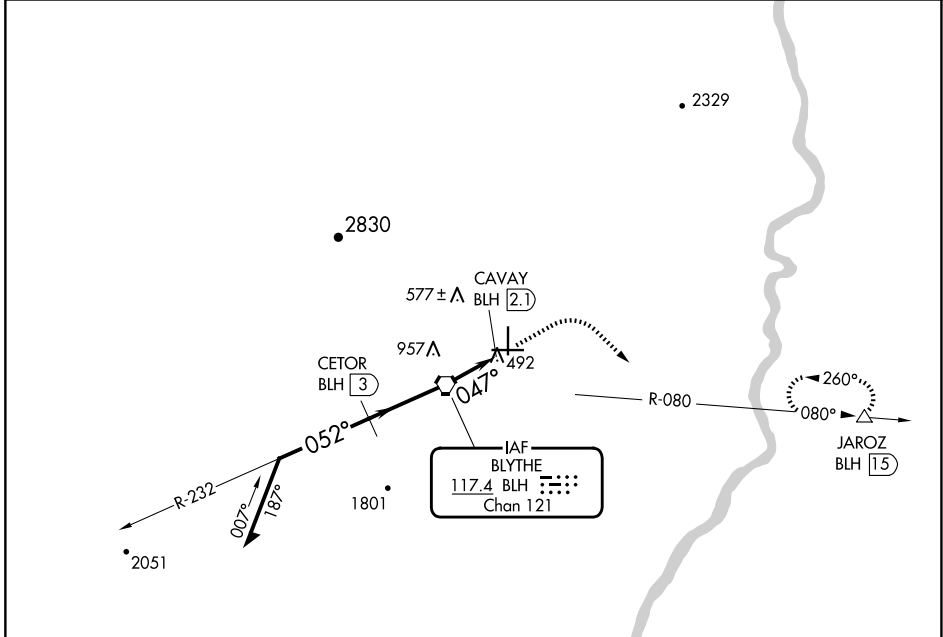

VORTAC BLH 117.4 Chan 121	APP CRS 047°	Rwy Idg TDZE Apt Elev	N/A N/A 397
---	------------------------	-----------------------------	--

VOR/DME-A

BLYTHE (BLH)

⚠ MISSED APPROACH: Climb to 1000, then climbing right turn to 4600 via heading 120° and BLH R-080 outbound to JAROZ/15 DME and hold.

ASOS 120.175	LOS ANGELES CENTER 128.15 285.6	UNICOM 122.8 (CTAF) 📻
------------------------	---	--

SW-3, 09 JUL 2026 to 06 AUG 2026

SW-3, 09 JUL 2026 to 06 AUG 2026

ELEV 397

CATEGORY	A	B	C	D
CIRCLING	840-1 443 (500-1)	860-1 463 (500-1)	960-1½ 563 (600-1½)	1260-2¾ 863 (900-2¾)

MIRL Rwy 8-26 and 17-35 **📻**