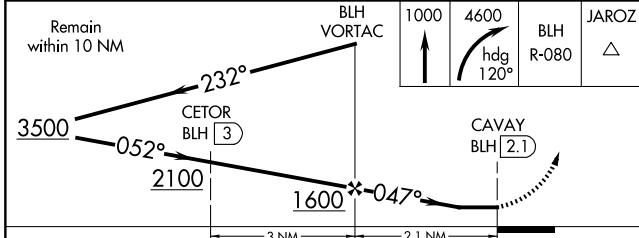

VORTAC BLH 117.4 Chan 121	APP CRS 047°	Rwy Idg TDZE Apt Elev	N/A N/A 397
---	------------------------	-----------------------------	--

VOR/DME-A

BLYTHE (BLH)

⚠ MISSED APPROACH: Climb to 1000, then climbing right turn to 4600 via heading 120° and BLH R-080 outbound to JAROZ/15 DME and hold.

ASOS 120.175	LOS ANGELES CENTER 128.15 285.6	UNICOM 122.8 (CTAF) 📻
------------------------	---	--

SW-3, 09 JUL 2026 to 06 AUG 2026

SW-3, 09 JUL 2026 to 06 AUG 2026

ELEV 397

CATEGORY	A	B	C	D
CIRCLING	840-1 443 (500-1)	860-1 463 (500-1)	960-1½ 563 (600-1½)	1260-2¾ 863 (900-2¾)