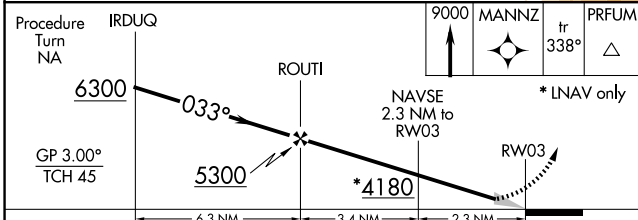

WAAS CH 86312 W03A	APP CRS 033°	Rwy Ldg TDZE Apt Elev	6827 3412 3449
--	------------------------	-----------------------------	---

RNAV (GPS) RWY 3

KINGMAN (IGM)

⚠ For uncompensated Baro-VNAV systems, LNAV/VNAV NA below -21°C (-5°F) or above 42°C (107°F). DME/DME RNP-0.3 NA.
⚠ Circling NA for Cat D southeast of Rwy 3-21. Circling Rwy 35 NA at night.

MISSED APPROACH: Climb to 9000 direct MANNZ and via track 338° to PRFUM and hold, continue climb-in-hold to 9000.

ASOS 119.275	LOS ANGELES CENTER 124.85 319.2	UNICOM 122.8 (CTAF) 0
------------------------	---	---------------------------------