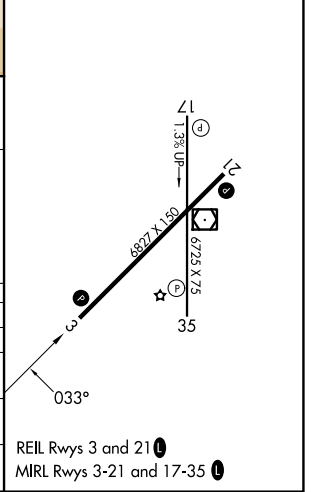

ELEV 3449	D TDZE 3412

CATEGORY	A	B	C	D
LPV DA		3713-1	301 (400-1)	
LNAV/VNAV DA		3952-2	540 (600-2)	
LNAV MDA	3840-1	428 (500-1)	3840-1½ 428 (500-1½)	3840-1½ 428 (500-1½)
CIRCLING	3980-1 531 (600-1)	4100-1 651 (700-1)	4420-3	971 (1000-3)