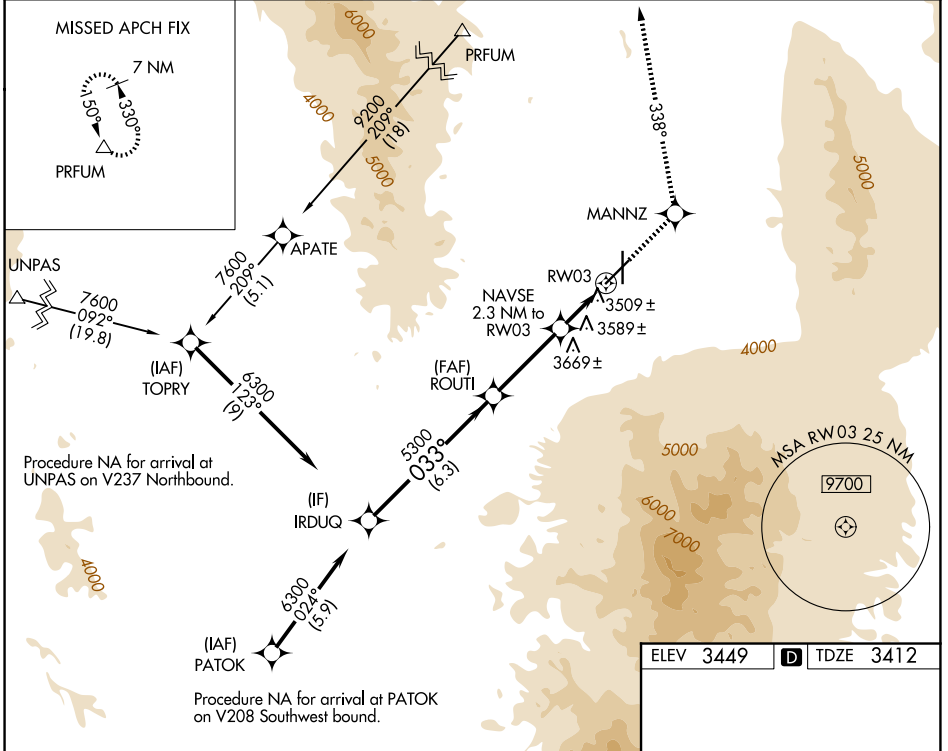

WAAS CH 86312 W03A	APP CRS 033°	Rwy Ldg TDZE Apt Elev	6827 3412 3449
--	------------------------	-----------------------------	---

RNAV (GPS) RWY 3

KINGMAN (IGM)

⚠ For uncompensated Baro-VNAV systems, LNAV/VNAV NA below -21°C (-5°F) or above 42°C (107°F). DME/DME RNP-0.3 NA.
⚠ Circling NA for Cat D southeast of Rwy 3-21. Circling Rwy 35 NA at night.

MISSED APPROACH: Climb to 9000 direct MANNZ and via track 338° to PRFUM and hold, continue climb-in-hold to 9000.

ASOS 119.275	LOS ANGELES CENTER 124.85 319.2	UNICOM 122.8 (CTAF) 0
------------------------	---	---------------------------------

ELEV 3449	D TDZE 3412
-----------	--------------------

CATEGORY	A	B	C	D
LPV DA		3713-1	301 (400-1)	
LNAV/VNAV DA		3952-2	540 (600-2)	
LNAV MDA	3840-1	428 (500-1)	3840-1½ 428 (500-1½)	3840-1½ 428 (500-1½)
CIRCLING	3980-1 531 (600-1)	4100-1 651 (700-1)	4420-3	971 (1000-3)

SW-4, 09 JUL 2026 to 06 AUG 2026

SW-4, 09 JUL 2026 to 06 AUG 2026