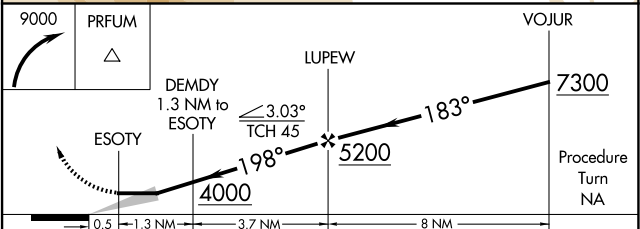

APP CRS 198°	Rwy Ldg 6827
	TDZE 3403
	Apt Elev 3449

RNAV (GPS) Y RWY 21

KINGMAN (IGM)

<p>⚠ DME/DME RNP-0.3 NA. Circling NA for Cat D southeast of Rwy 3-21. Circling Rwy 35 NA at night.</p>	<p>MISSED APPROACH: Climbing right turn to 9000 direct PRFUM and hold, continue climb-in-hold to 9000.</p>
---	--

ASOS 119.275	LOS ANGELES CENTER 124.85 319.2	UNICOM 122.8 (CTAF) 📻
------------------------	---	--

CATEGORY	A	B	C	D
LNAV MDA	3820-1	417 (400-1)	3820-1¼	417 (400-1¼)
CIRCLING	3980-1 531 (600-1)	4100-1 651 (700-1)	4420-3	971 (1000-3)