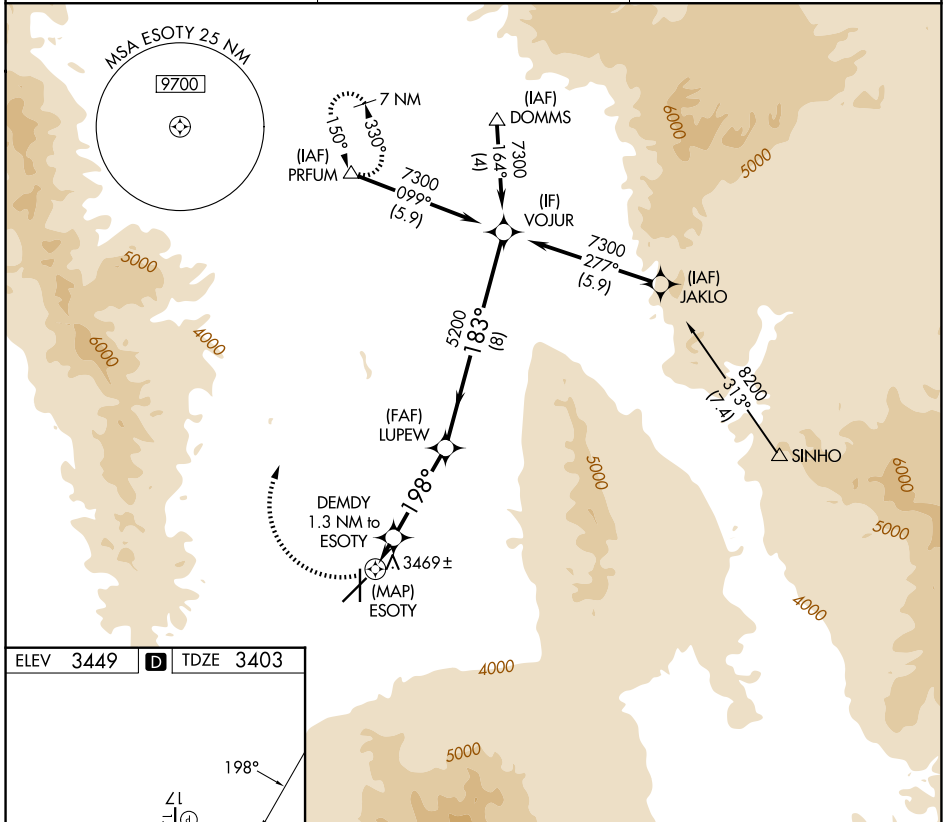

APP CRS 198°	Rwy Ldg 6827
	TDZE 3403
	Apt Elev 3449

RNAV (GPS) Y RWY 21

KINGMAN (IGM)

<p>⚠ DME/DME RNP-0.3 NA. Circling NA for Cat D southeast of Rwy 3-21. Circling Rwy 35 NA at night.</p>	<p>MISSED APPROACH: Climbing right turn to 9000 direct PRFUM and hold, continue climb-in-hold to 9000.</p>
---	--

ASOS 119.275	LOS ANGELES CENTER 124.85 319.2	UNICOM 122.8 (CTAF) 📻
------------------------	---	--

CATEGORY	A	B	C	D
LNAV MDA	3820-1	417 (400-1)	3820-1¼	417 (400-1¼)
CIRCLING	3980-1 531 (600-1)	4100-1 651 (700-1)	4420-3	971 (1000-3)