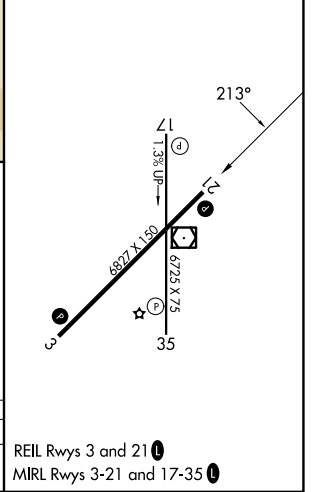

WAAS CH 70612 W21A	APP CRS 213°	Rwy Ldg TDZE Apt Elev	6827 3403 3449
--	------------------------	-----------------------------	---

RNAV (GPS) Z RWY 21

KINGMAN (IGM)

RNP APCH - GPS. ▽ ▲ NA	MISSED APPROACH: Climb to 9000 direct IRDUQ and on track 303° to TOPRY and on track 029° to PRFUM and hold.
------------------------------	---

ASOS 119.275	LOS ANGELES CENTER 124.85 319.2	UNICOM 122.8 (CTAF) 0
------------------------	---	---------------------------------

SW-4, 09 JUL 2026 to 06 AUG 2026

SW-4, 09 JUL 2026 to 06 AUG 2026

ELEV 3449	D	TDZE 3403
-----------	---	-----------

9000	IRDUQ	tr 303°	TOPRY	tr 029°	PRFUM	JAKLO
						7200
						6300
						6300
						GP 3.00°
						TCH 45
CATEGORY	A	B	C	D		
LPV DA	3678-1		275 (300-1)			

REIL Rwy 3 and 21
MIRL Rwy 3-21 and 17-35