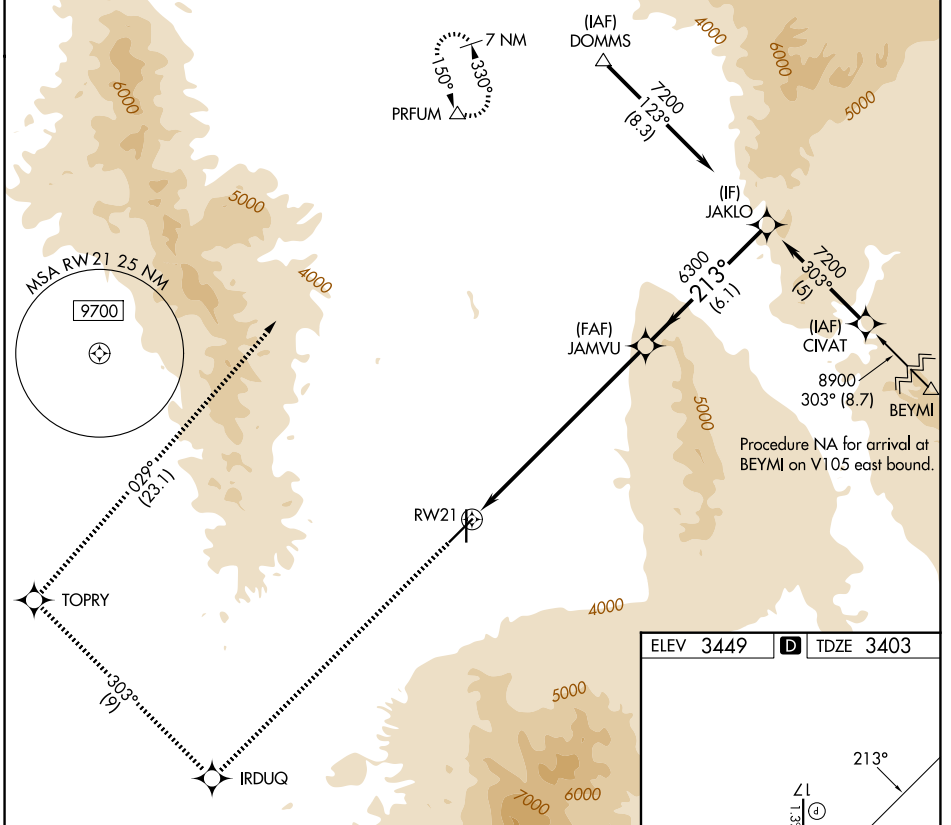

WAAS CH 70612 W21A	APP CRS 213°	Rwy Ldg TDZE Apt Elev	6827 3403 3449
--	------------------------	-----------------------------	---

RNAV (GPS) Z RWY 21

KINGMAN (IGM)

RNP APCH - GPS. ▽ ▲ NA	MISSED APPROACH: Climb to 9000 direct IRDUQ and on track 303° to TOPRY and on track 029° to PRFUM and hold.
------------------------------	---

ASOS 119.275	LOS ANGELES CENTER 124.85 319.2	UNICOM 122.8 (CTAF) 0
------------------------	---	---------------------------------

SW-4, 09 JUL 2026 to 06 AUG 2026

SW-4, 09 JUL 2026 to 06 AUG 2026

ELEV 3449	D	TDZE 3403
-----------	---	-----------

9000	IRDUQ	tr 303°	TOPRY	tr 029°	PRFUM	JAKLO
						7200
						6300
						6300
						GP 3.00°
						TCH 45
CATEGORY	A	B	C	D		
LPV DA	3678-1		275 (300-1)			

REIL Rwy 3 and 21
MIRL Rwy 3-21 and 17-35