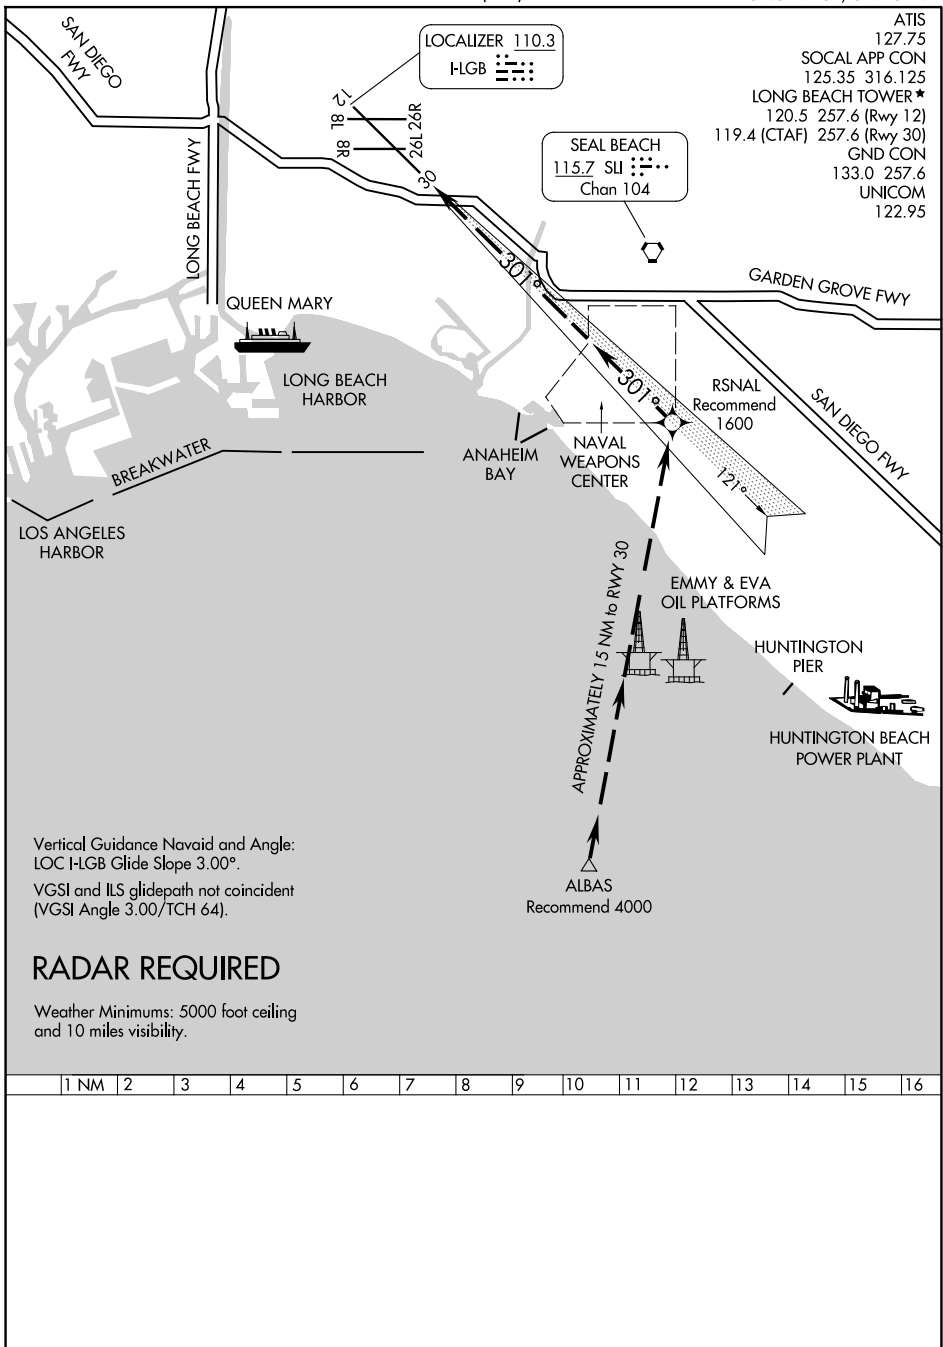

ARSENAL VISUAL RWY 30

AL-236 (FAA)

LONG BEACH (DAUGHERTY FLD) (LGB)

LONG BEACH, CALIFORNIA

SW-3, 09 JUL 2026 to 06 AUG 2026

SW-3, 09 JUL 2026 to 06 AUG 2026

ARSENAL VISUAL RWY 30

Orig-A 19JUL18

33°49'N-118°09'W

LONG BEACH, CALIFORNIA

LONG BEACH (DAUGHERTY FLD) (LGB)