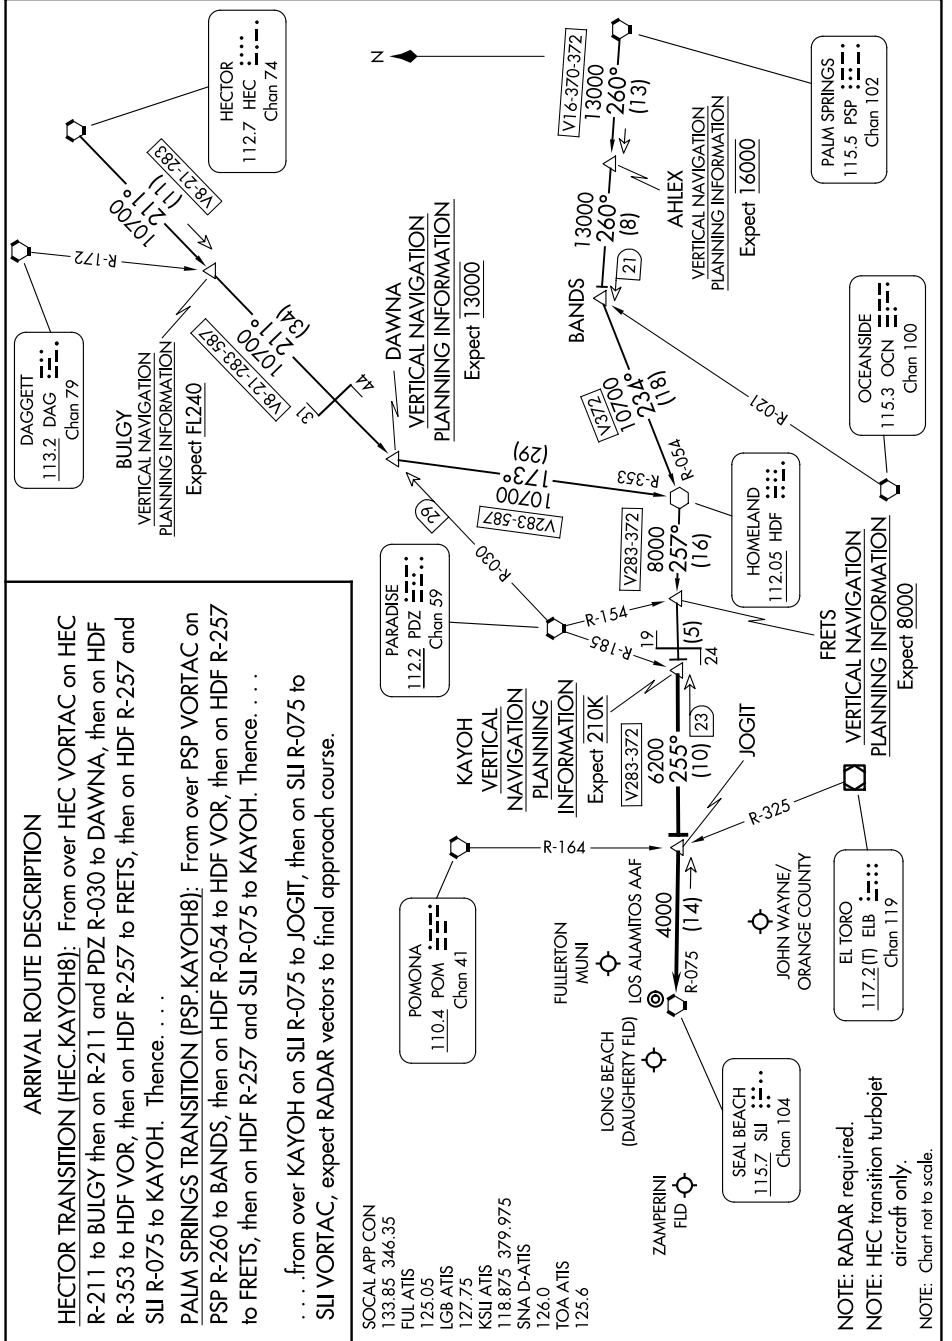

# KAYOH EIGHT ARRIVAL

AL-236 (FAA)

LONG BEACH, CALIFORNIA

SW-3, 09 JUL 2026 to 06 AUG 2026

SW-3, 09 JUL 2026 to 06 AUG 2026

# KAYOH EIGHT ARRIVAL

LONG BEACH, CALIFORNIA