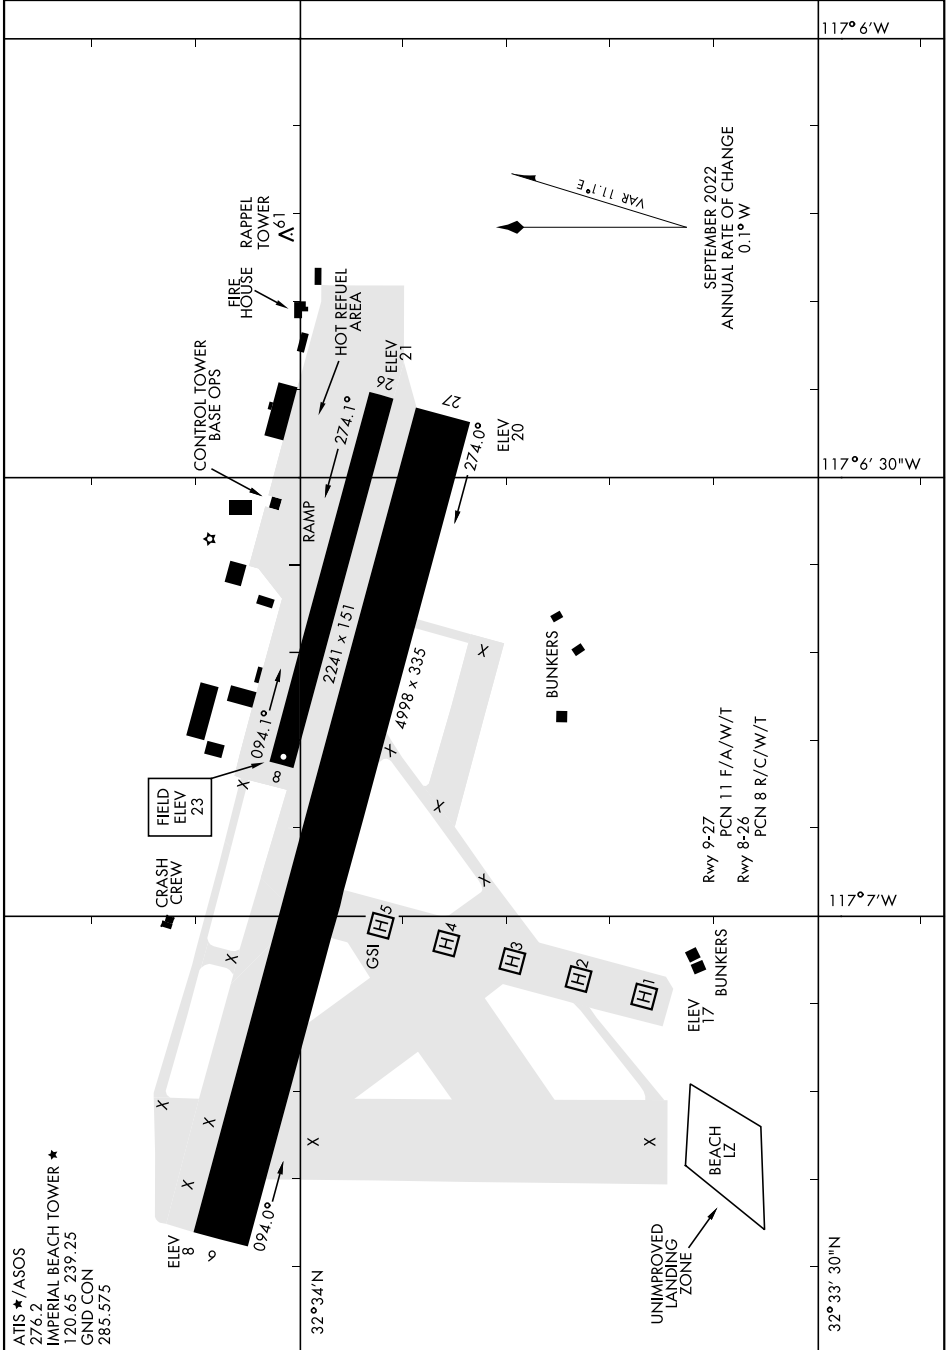

AIRPORT DIAGRAM

[USN]

IMPERIAL BEACH NOLF (REAM FIELD) (KNRS)

IMPERIAL BEACH, CALIFORNIA

SW-3, 09 JUL 2026 to 06 AUG 2026

SW-3, 09 JUL 2026 to 06 AUG 2026

AIRPORT DIAGRAM

IMPERIAL BEACH, CALIFORNIA
IMPERIAL BEACH NOLF (REAM FIELD) (KNRS)