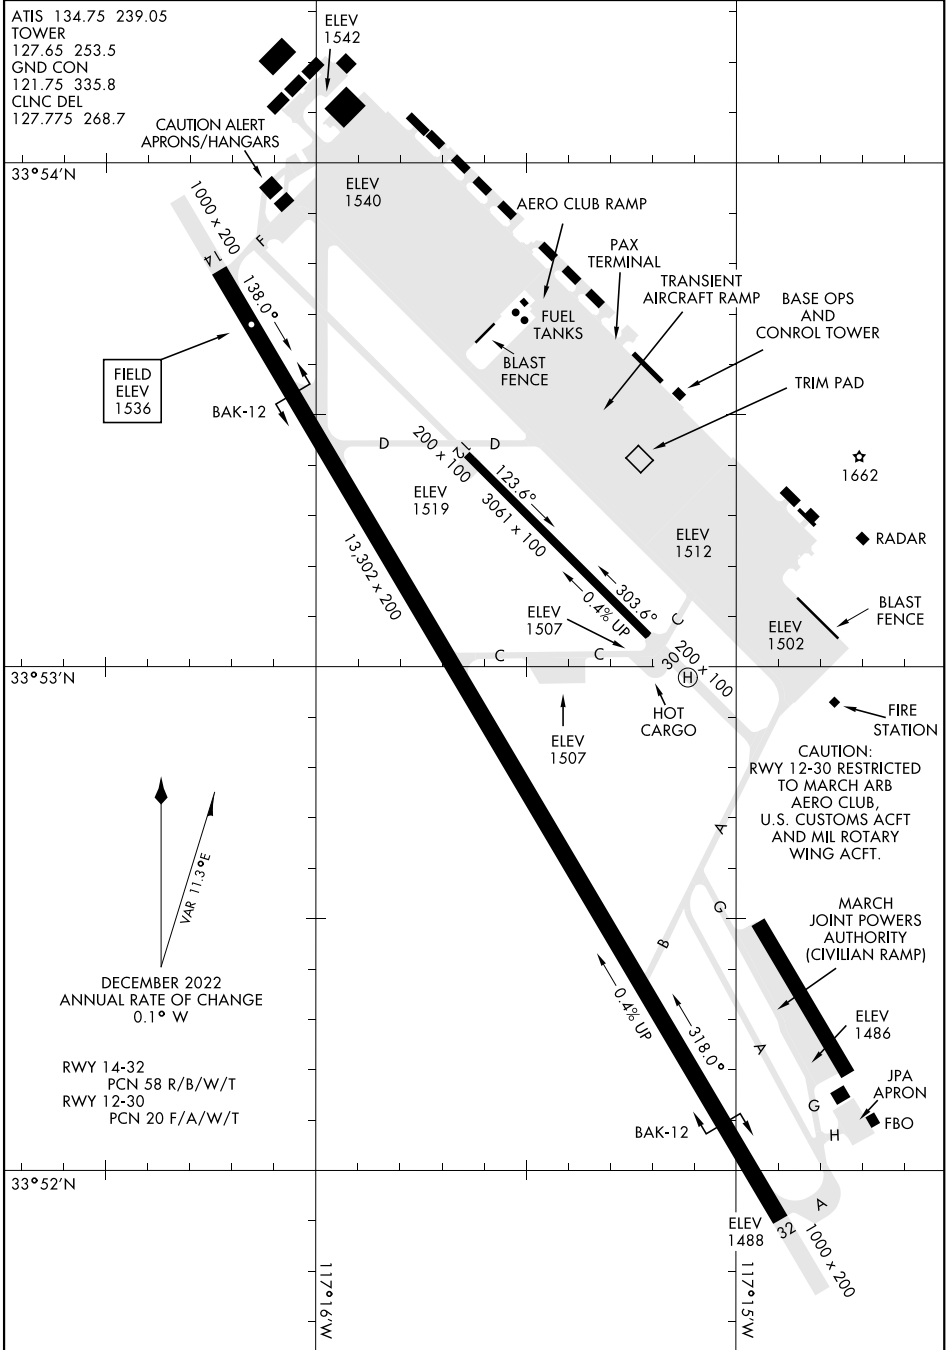

AIRPORT DIAGRAM

[USAF]

MARCH ARB (KRIV)

RIVERSIDE, CALIFORNIA

SW-3, 09 JUL 2026 to 06 AUG 2026

SW-3, 09 JUL 2026 to 06 AUG 2026

AIRPORT DIAGRAM

RIVERSIDE, CALIFORNIA

MARCH ARB (KRIV)