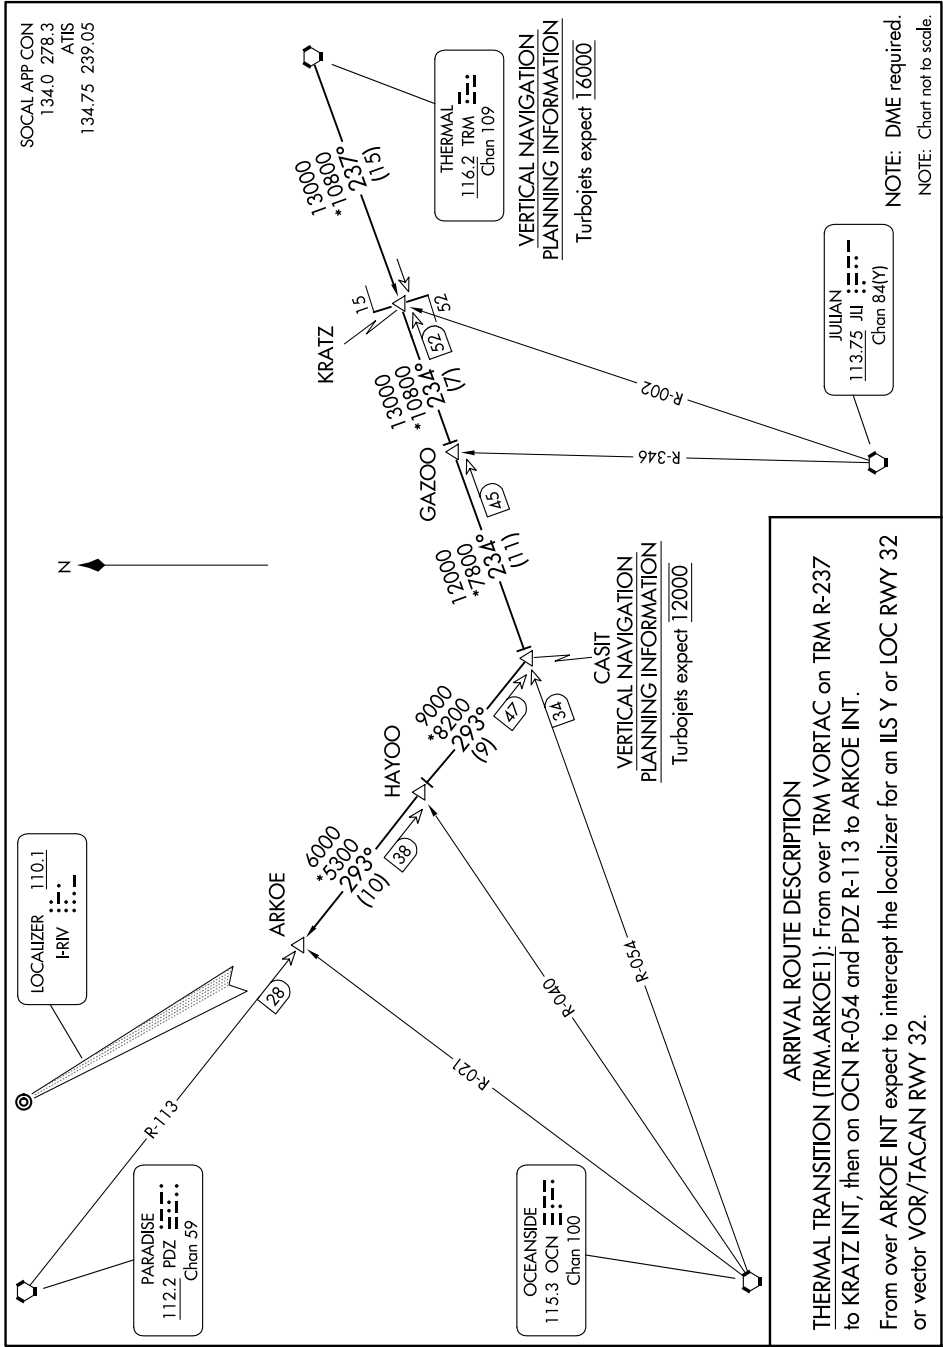

# ARKOE ONE ARRIVAL

AL-348 (FAA)

MARCH ARB (KRIV)  
RIVERSIDE, CALIFORNIA

SW-3, 09 JUL 2026 to 06 AUG 2026 10:00 AM

# ARKOE ONE ARRIVAL

RIVERSIDE, CALIFORNIA  
MARCH ARB (KRIV)

SW-3, 09 JUL 2026 to 06 AUG 2026