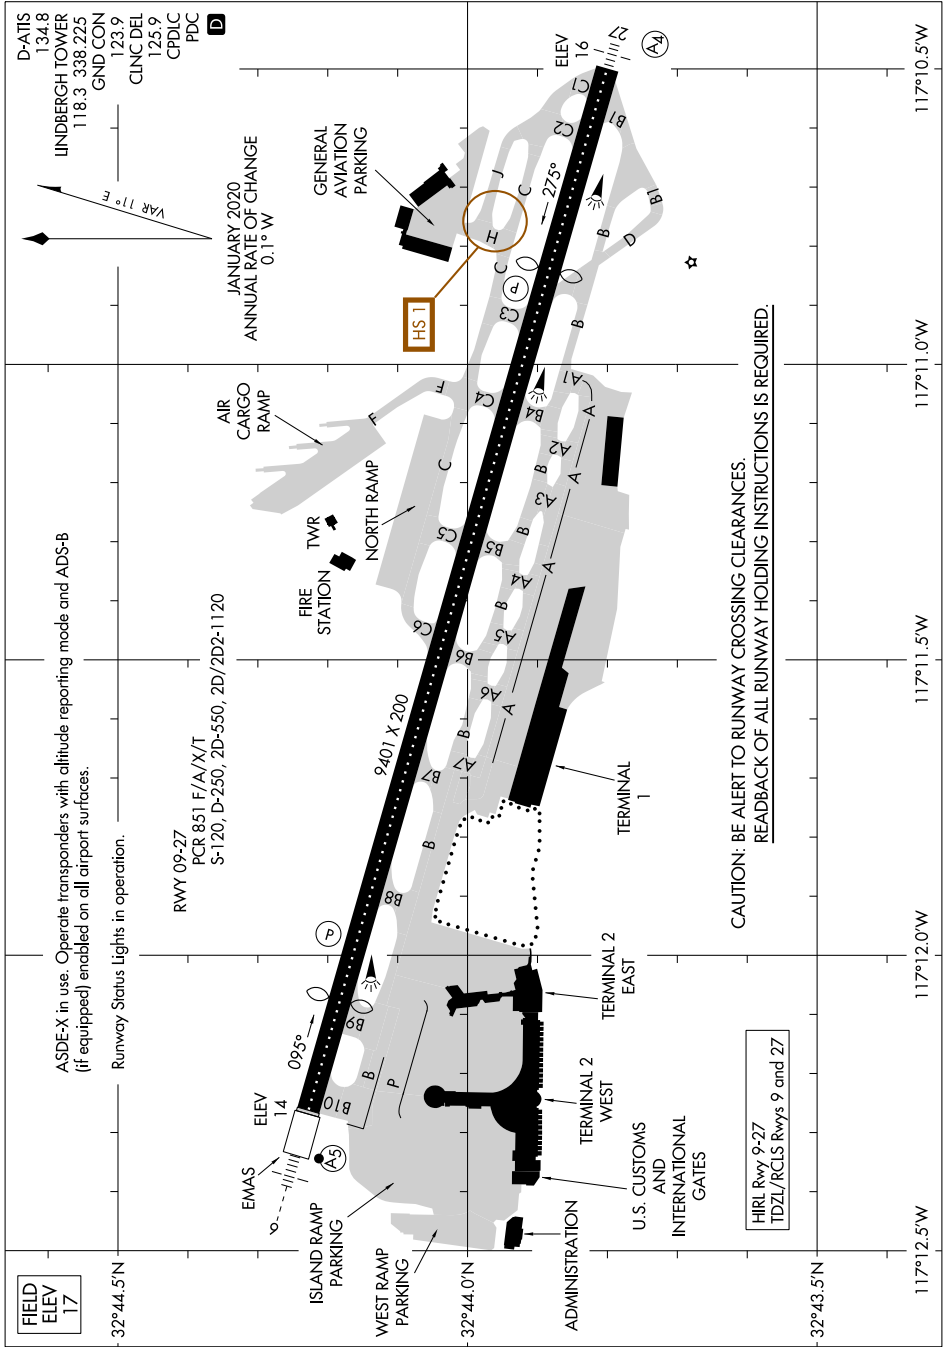

AIRPORT DIAGRAM

AL-373 (FAA)

SAN DIEGO INTL (SAN)
SAN DIEGO, CALIFORNIA

SW-3, 09 JUL 2026 to 06 AUG 2026

SW-3, 09 JUL 2026 to 06 AUG 2026

AIRPORT DIAGRAM

SAN DIEGO, CALIFORNIA
SAN DIEGO INTL (SAN)