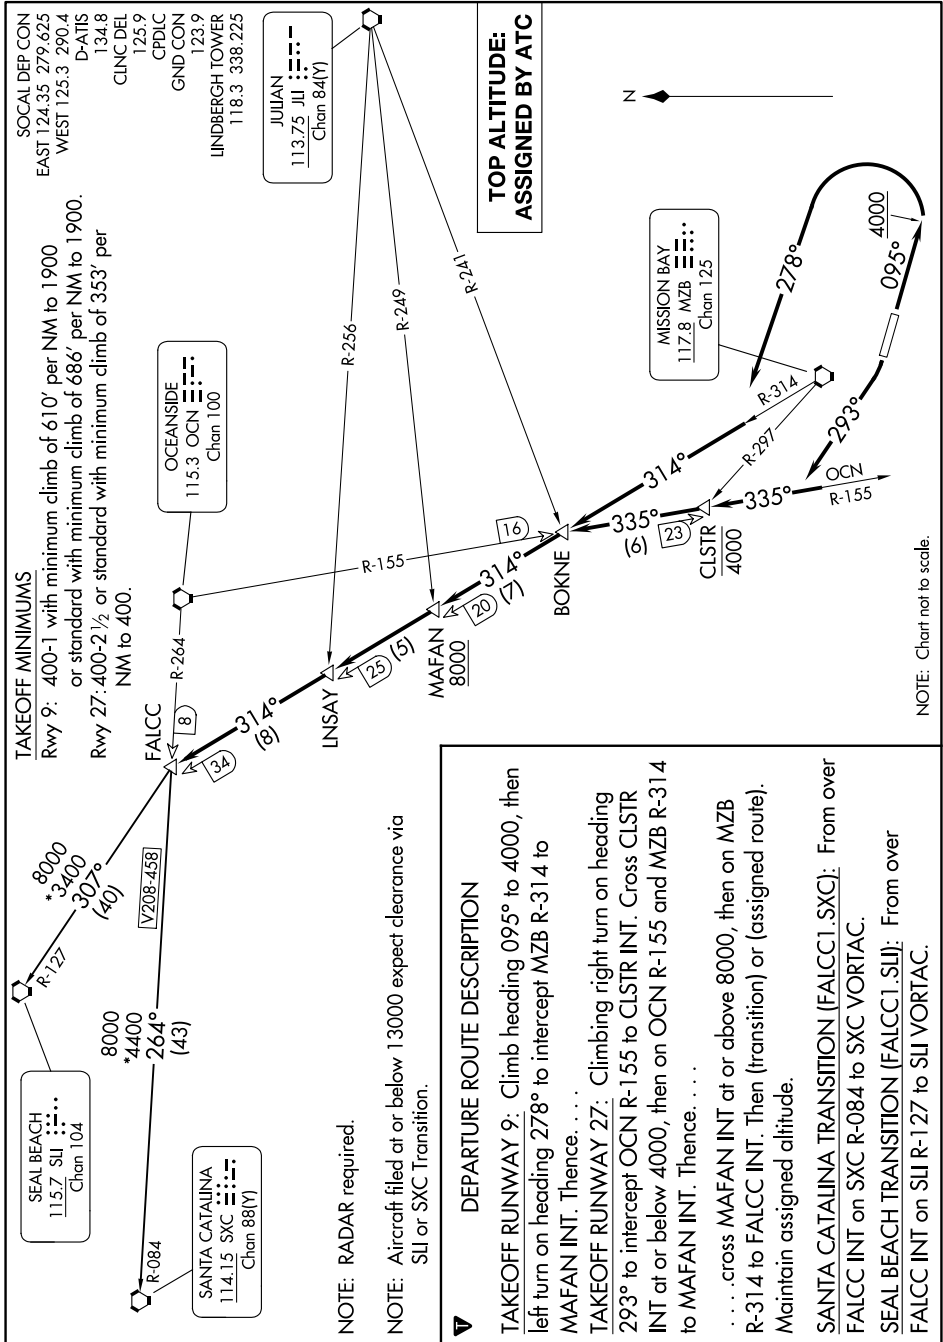

FALCC ONE DEPARTURE

AL-373 (FAA)

SAN DIEGO INTL (SAN)
SAN DIEGO, CALIFORNIA

9200 GVA 09 JUL 2026 to 06 AUG 2026 18:MS

NOTE: Chart not to scale.

FALCC ONE DEPARTURE

(FALCC1.FALCC) 10NOV16

SAN DIEGO, CALIFORNIA
SAN DIEGO INTL (SAN)

DEPARTURE ROUTE DESCRIPTION

TAKEOFF RUNWAY 9: Climb heading 095° to 4000, then left turn on heading 278° to intercept MZB R-314 to MAFAN INT. Thence, . . .

TAKEOFF RUNWAY 27: Climbing right turn on heading 293° to intercept OCN R-155 to CLSTR INT. Cross CLSTR INT at or below 4000, then on OCN R-155 and MZB R-314 to MAFAN INT. Thence, . . .

. . . cross MAFAN INT at or above 8000, then on MZB R-314 to FALCC INT. Then (transition) or (assigned route). Maintain assigned altitude.

SANTA CATALINA TRANSITION (FALCC1.SXC): From over FALCC INT on SXC R-084 to SXC VORTAC.

SEAL BEACH TRANSITION (FALCC1.SII): From over FALCC INT on SII R-127 to SII VORTAC.

SW-3, 09 JUL 2026 to 06 AUG 2026