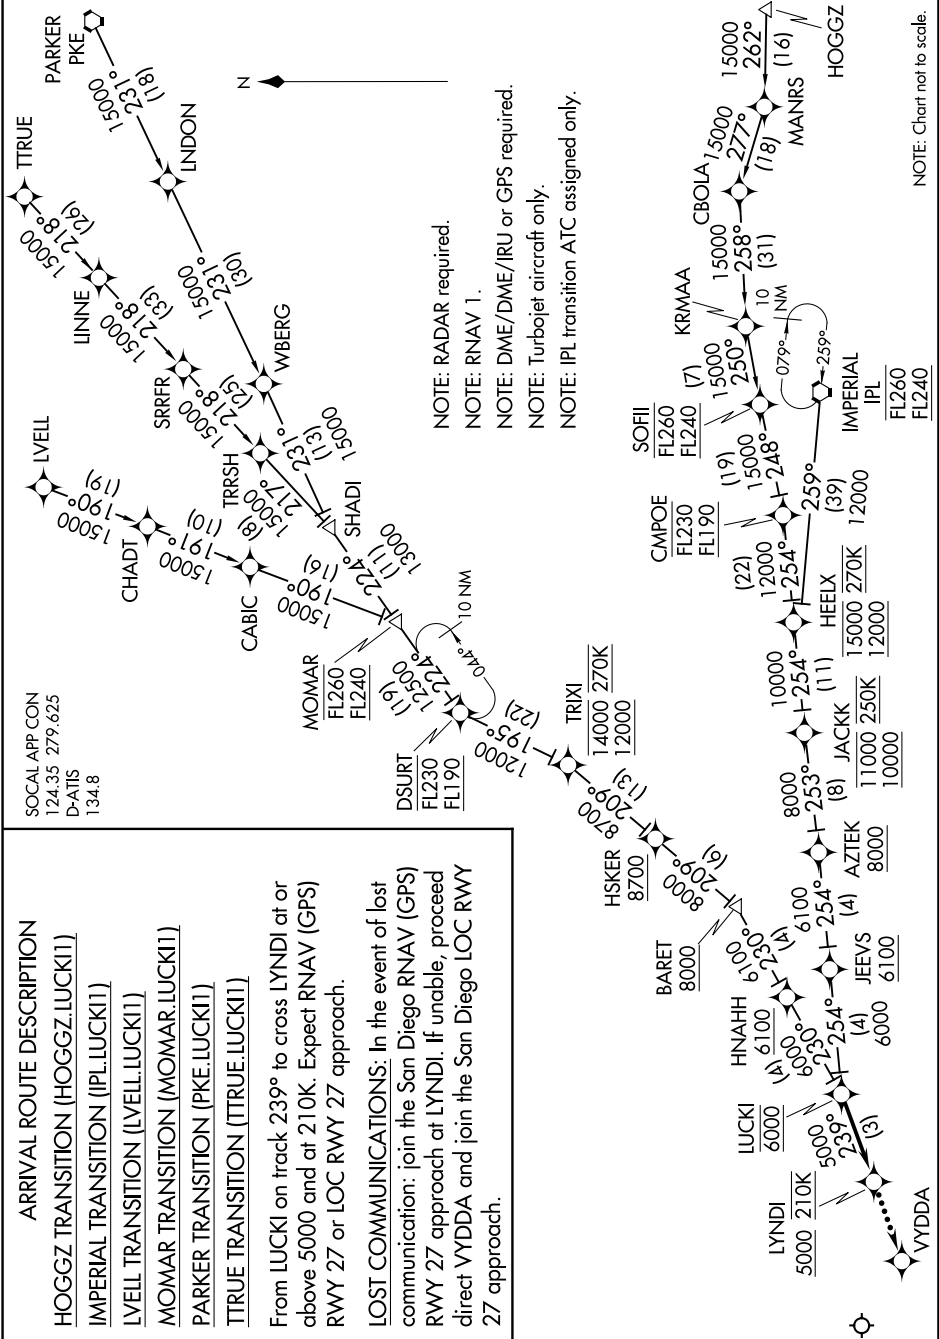

# LUCKI ONE ARRIVAL (RNAV)

SW-3, 09 JUL 2026 to 06 AUG 2026 8:30M

## ARRIVAL ROUTE DESCRIPTION

HOGGZ TRANSITION (HOGGZ.LUCK11)

IMPERIAL TRANSITION (IPL.LUCK11)

LVELL TRANSITION (LVELL.LUCK11)

MOMAR TRANSITION (MOMAR.LUCK11)

PARKER TRANSITION (PKE.LUCK11)

TTRUE TRANSITION (TTRUE.LUCK11)

From LUCKI on track 239° to cross LYNDI at or above 5000 and at 210K. Expect RNAV (GPS) RWY 27 or LOC RWY 27 approach.

**LOST COMMUNICATIONS:** In the event of lost communication: join the San Diego RNAV (GPS) RWY 27 approach at LYNDI. If unable, proceed direct VYDDA and join the San Diego LOC RWY 27 approach.

# LUCKI ONE ARRIVAL (RNAV)

SW-3, 09 JUL 2026 to 06 AUG 2026