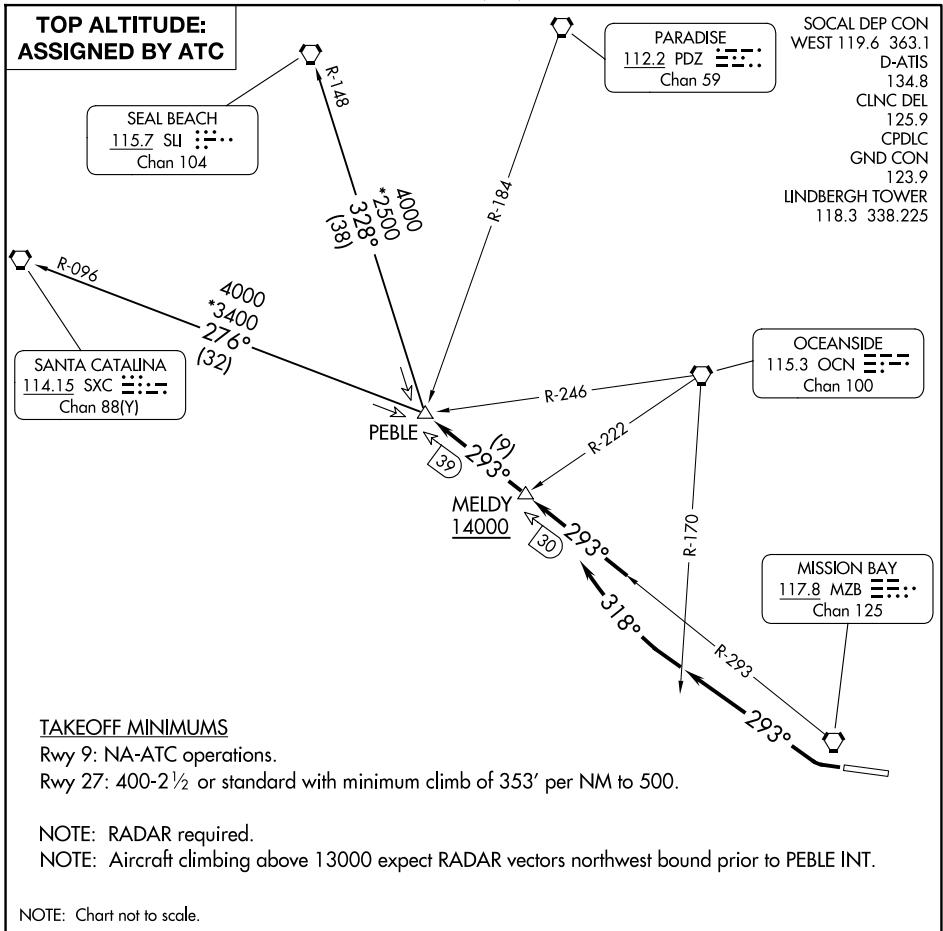

# PEBLE SIX DEPARTURE

AL-373 (FAA)

SAN DIEGO INTL (SAN)  
SAN DIEGO, CALIFORNIA

SW-3, 09 JUL 2026 to 06 AUG 2026

SW-3, 09 JUL 2026 to 06 AUG 2026

## DEPARTURE ROUTE DESCRIPTION

TAKEOFF RUNWAY 27: Climbing right turn heading 293° until crossing OCN VORTAC R-170, then turn right heading 318° to intercept MZB VORTAC R-293 to cross MELDY INT/MZB 30 DME at or above 14000 (or lower ATC assigned altitude) then on MZB R-293 to PEBLE INT/MZB 39 DME, thence. . . .

. . . via (transition) or (assigned route). Maintain assigned altitude.

SANTA CATALINA TRANSITION (PEBLE6.SXC): From over PEBLE INT on SXC R-096 to SXC VORTAC.

SEAL BEACH TRANSITION (PEBLE6.SLI): From over PEBLE INT on SLI R-148 to SLI VORTAC.

# PEBLE SIX DEPARTURE