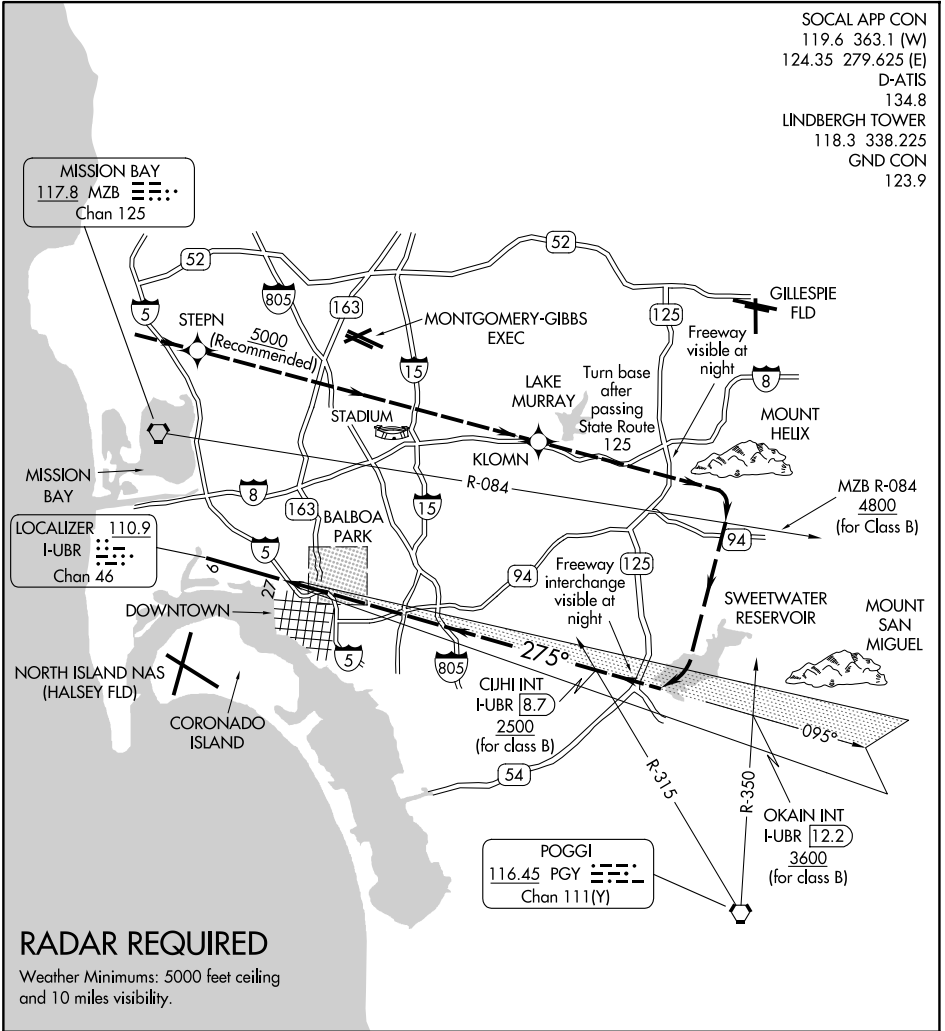

# SWEETWATER VISUAL RWY 27

AL-373 (FAA)

SAN DIEGO INTL (SAN)  
SAN DIEGO, CALIFORNIA

SOCAL APP CON  
119.6 363.1 (W)  
124.35 279.625 (E)  
D-ATIS  
134.8  
LINDBERGH TOWER  
118.3 338.225  
GND CON  
123.9

SW-3, 09 JUL 2026 to 06 AUG 2026

SW-3, 09 JUL 2026 to 06 AUG 2026

1	NM	2	3	4	5	6	7	8	9	10	11	12	13	14	15	16	17	18	19
---	----	---	---	---	---	---	---	---	---	----	----	----	----	----	----	----	----	----	----

## SWEETWATER VISUAL APPROACH RWY 27