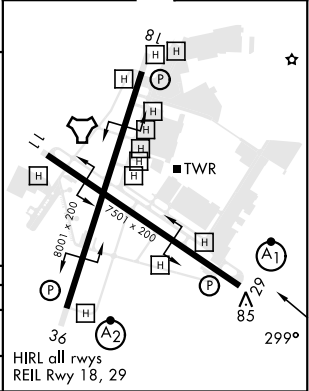

CATEGORY	C	D	E
S-29 *	520-1 494 (500-1)		
CIRCLING	NOT AUTHORIZED		

SAN DIEGO, CALIFORNIA 32°42'N-117°13'W NORTH ISLAND NAS (HALSEY FIELD) (KNZY)

Amdt 5 26DEC24

HI-TACAN Z RWY 29

SW-3, 09 JUL 2026 to 06 AUG 2026

SW-3, 09 JUL 2026 to 06 AUG 2026