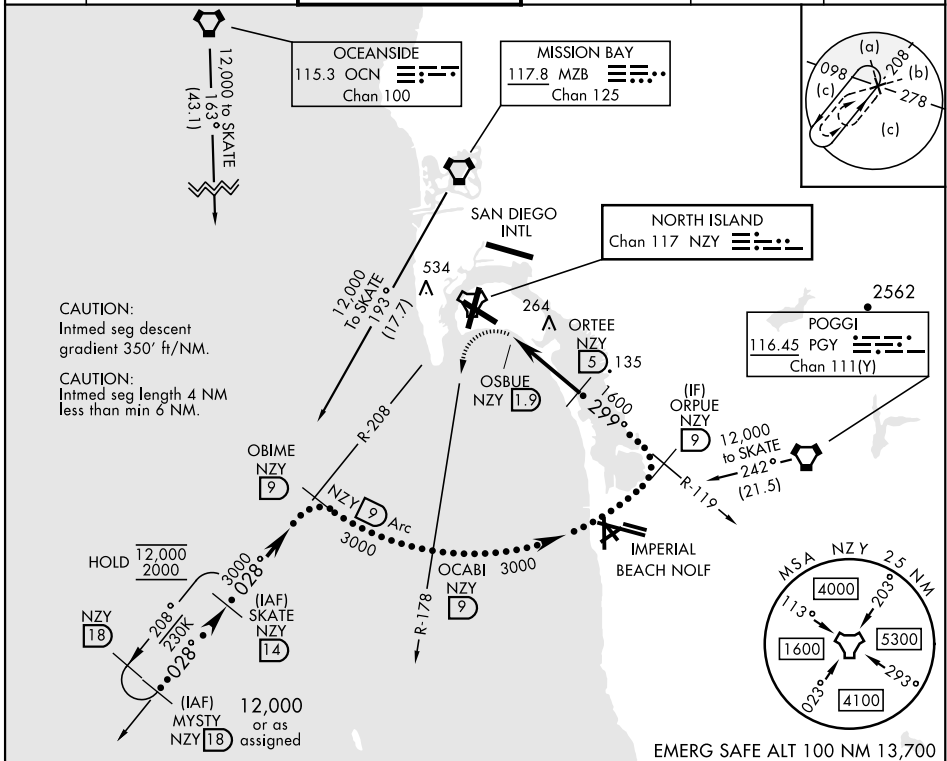

HI-TACAN Z RWY 29

TACAN NZY Chan 117	APCH CRS 299°	Rwy Idg TDZE Arprt Elev	7501 26 26

[USN]

NORTH ISLAND NAS (HALSEY FIELD) (KNZY)

* When ALS inop, increase vis to 1 3/8 miles.

MISSED APPROACH: Climbing left turn to 2000 via NZY TACAN R-178 to OCABI. Arc S on the NZY 9 DME arc to OBIME, then via NZY R-208 to SKATE and hold.

ATIS ★ 317.8	SOCAL APP CON 125.15 317.55	TOWER ★ 135.1 336.4	GND CON 118.0 360.675	CLNC DEL 128.4 288.25	PAR/ASR

ELEV	26	TDZE	26