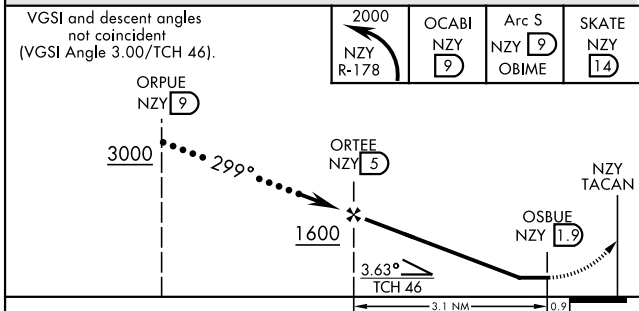

HI-TACAN Z RWY 29

TACAN NZY Chan 117	APCH CRS 299°	Rwy Idg TDZE Arprt Elev	7501 26 26

[USN]

NORTH ISLAND NAS (HALSEY FIELD) (KNZY)

* When ALS inop, increase vis to 1 3/8 miles.

MISSED APPROACH: Climbing left turn to 2000 via NZY TACAN R-178 to OCABI. Arc S on the NZY 9 DME arc to OBIME, then via NZY R-208 to SKATE and hold.

ATIS ★ 317.8	SOCAL APP CON 125.15 317.55	TOWER ★ 135.1 336.4	GND CON 118.0 360.675	CLNC DEL 128.4 288.25	PAR/ASR

ELEV	26	TDZE	26