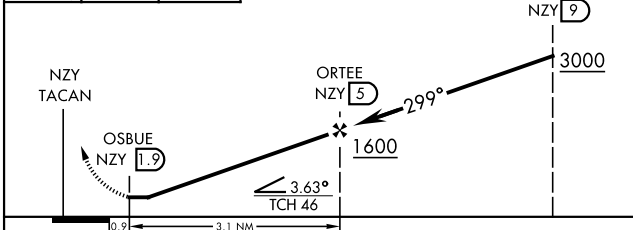

TACAN Y RWY 29

NORTH ISLAND NAS (HALSEY FIELD) (KNZY)

TACAN NZY Chan 117	APCH CRS 299°	Rwy Idg TDZE Arpt Elev 7501 26 26

[USN]

▼ * When ALS inop, increase CAT AB vis to 1 mile, CAT CD vis to 1 1/2 mile.

MISSED APPROACH: Climbing left turn to 2000 via NZY TACAN R-178 to OCABI. Arc S on NZY 9 DME arc to OBIME, then via NZY R-208 to SKATE and hold.

ATIS ★ 317.8	SOCAL APP CON 125.15 317.55	TOWER ★ 135.1 336.4	GND CON 118.0 360.675	CLNC DEL 128.4 288.25	PAR/ASR

SW-3, 09 JUL 2026 to 06 AUG 2026

SW-3, 09 JUL 2026 to 06 AUG 2026

2000 NZY R-178	OCABI NZY 9	Arc S NZY 9 OBIME	VGSI and descent angles not coincident (VGSI Angle 3.00/TCH 46).

EMERG SAFE ALT 100 NM 13,700

ELEV 26	TDZE 26

CATEGORY	A	B	C	D
S-29 *	520-3/4	494 (500-3/4)	520-1	494 (500-1)
☑ CIRCLING **	620-1	594 (600-1)	NOT AUTHORIZED	

HIRL all rwys
REIL Rwy 18, 29

TACAN Y RWY 29