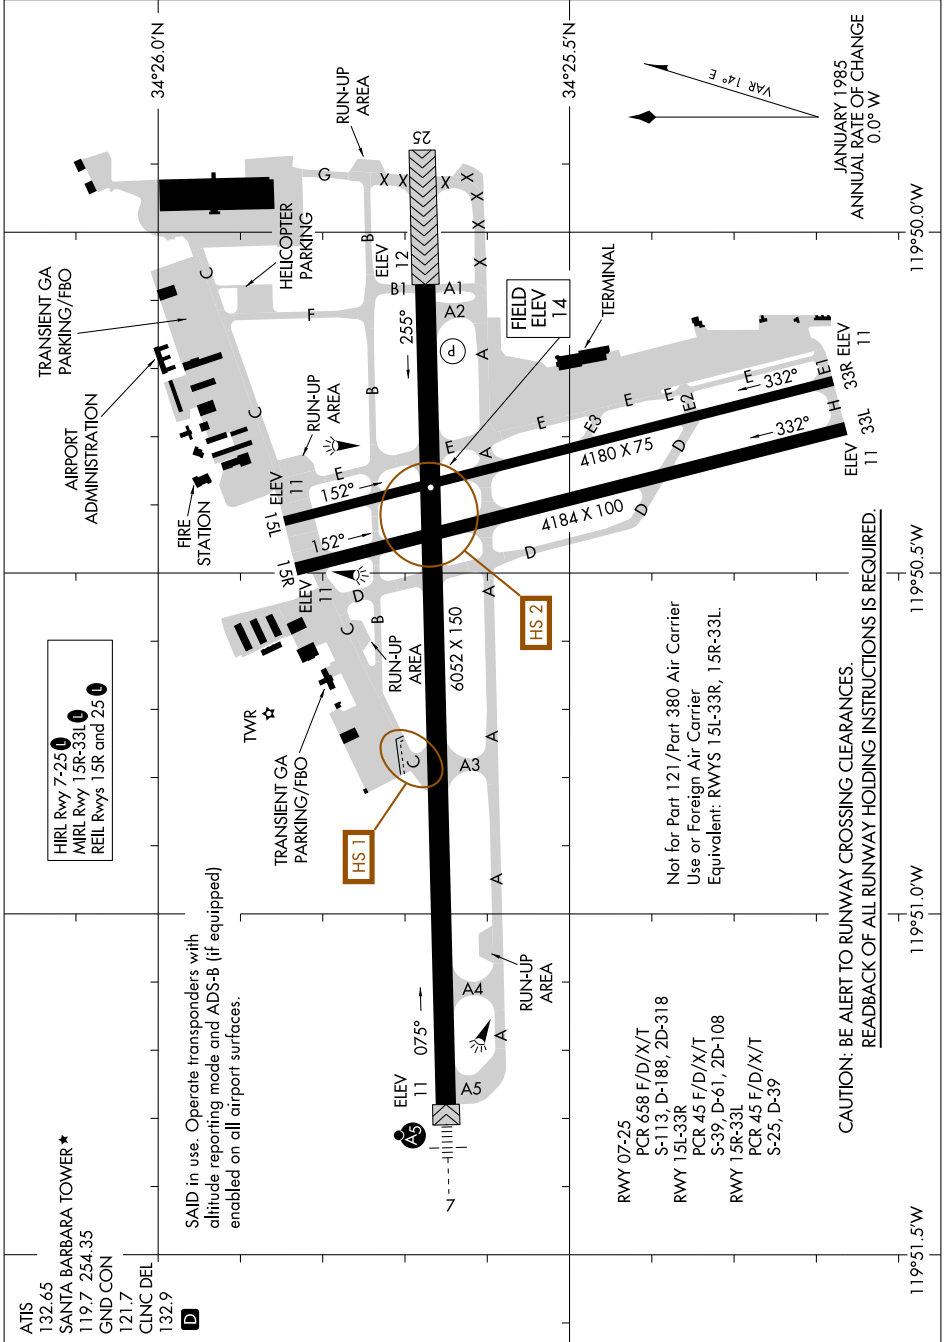

AIRPORT DIAGRAM

AL-378 (FAA)

SANTA BARBARA MUNI (S.B.A)
SANTA BARBARA, CALIFORNIA

SW-3, 09 JUL 2026 to 06 AUG 2026

ATIS 132.65
 SANTA BARBARA TOWER * 119.7 254.35
 GND CON 121.7
 CLNC DEL 132.9

SAID in use. Operate transponders with altitude reporting mode and ADS-B (if equipped) enabled on all airport surfaces.