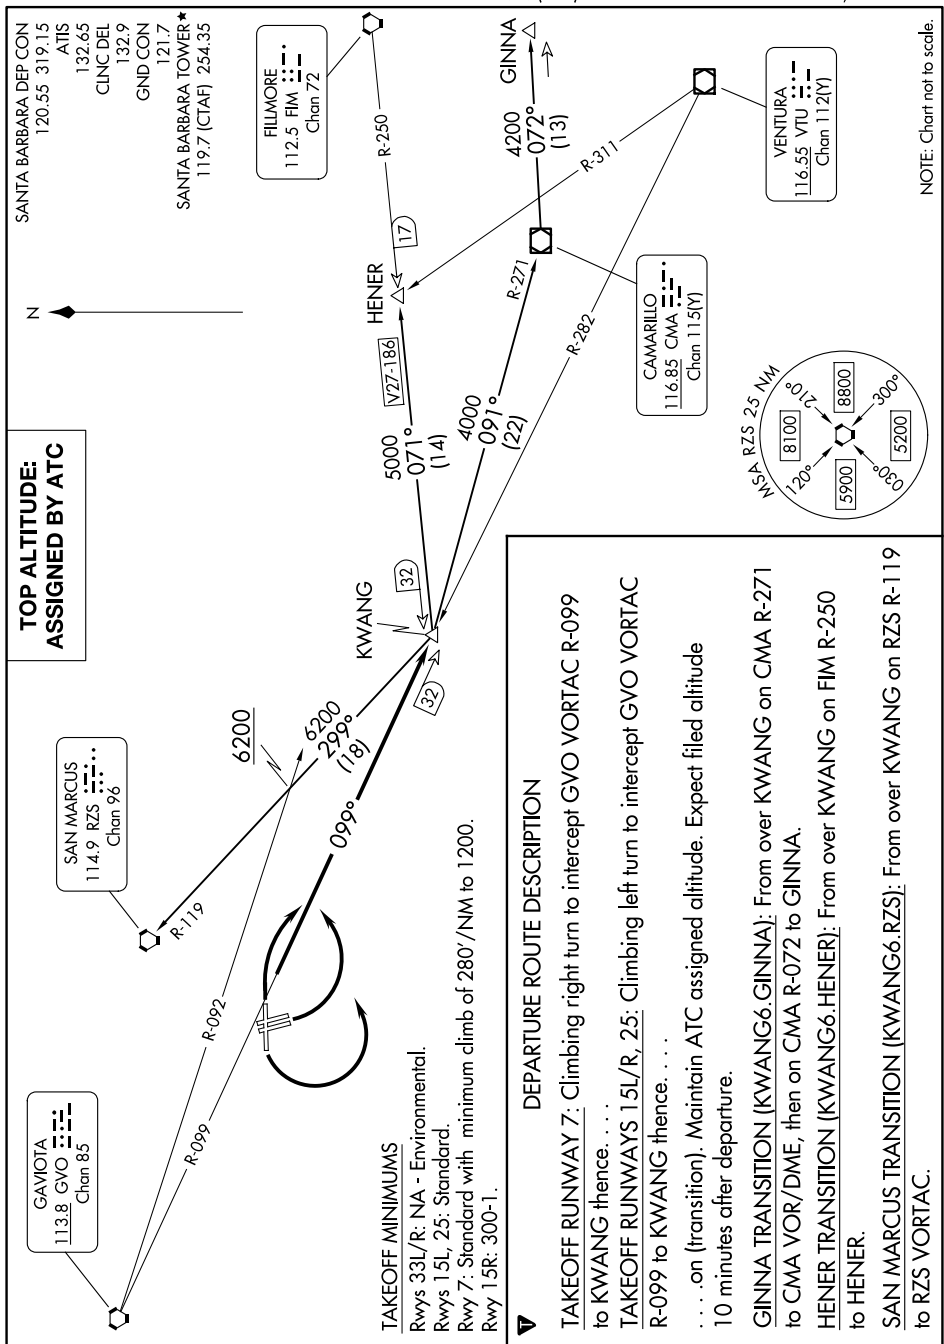

# KWANG SIX DEPARTURE

SANTA BARBARA MUNI (SBA)  
SANTA BARBARA, CALIFORNIA

AL-378 (FAA)

SW-3, 09 JUL 2026 to 06 AUG 2026 08:00MS

NOTE: Chart not to scale.

SW-3, 09 JUL 2026 to 06 AUG 2026