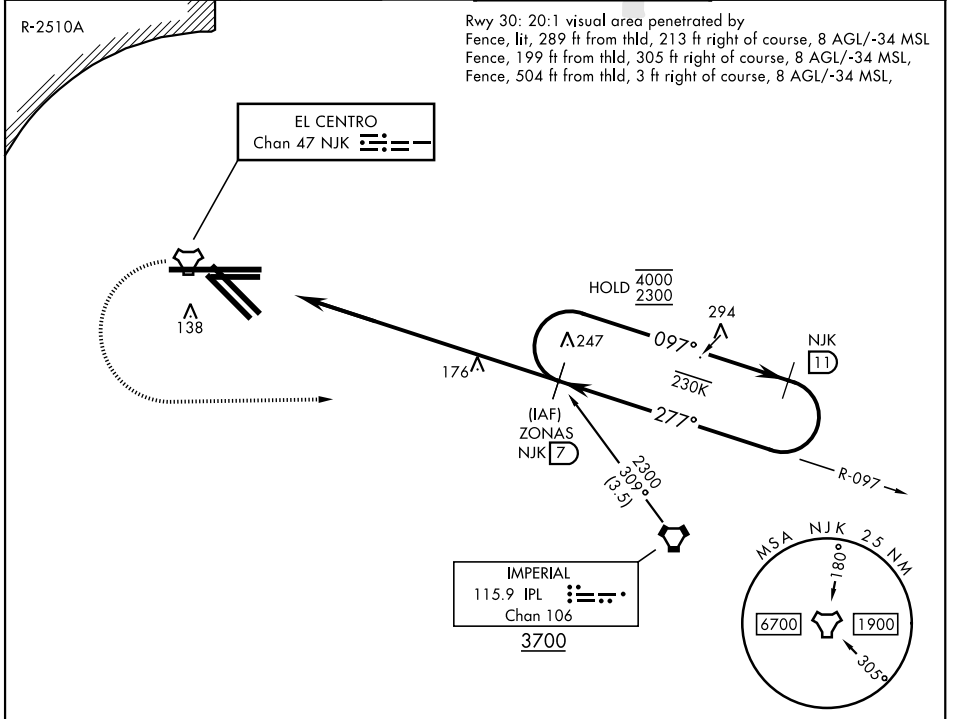

TACAN-A

TACAN NJK Chan 47	APCH CRS 277°	Rwy ldg TDZE N/A Arprt Elev -42	[USN]	EL CENTRO NAF (VRACIU FLD) (KNJK)
----------------------	------------------	--	-------	-----------------------------------

▼ Circling to Rwy 30 not authorized at night. MISSED APPROACH: Climb to 1000, then climbing left turn to 2300 direct ZONAS and hold.

ATIS ★ 269.275	APP CON 132.275 292.2	TOWER ★ 119.1 360.2	GND CON 121.9 254.35
-------------------	--------------------------	------------------------	-------------------------

ELEV -42

CAUTION: Do not overfly the US-Mexican border.

EMERG SAFE ALT 100 NM 17,000

UNITED STATES MEXICO

CATEGORY	A	B	C	D
CIRCLING	480-1 522 (600-1)		480-1½ 522 (600-1½)	520-2 562 (600-2)

HIRL Rwy 8-26, 12-30

TACAN-A

SW-3, 09 JUL 2026 to 06 AUG 2026

SW-3, 09 JUL 2026 to 06 AUG 2026