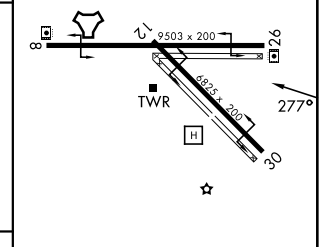

TACAN-A

TACAN NJK Chan 47	APCH CRS 277°	Rwy ldg TDZE N/A Arprt Elev -42	[USN]	EL CENTRO NAF (VRACIU FLD) (KNJK)
----------------------	------------------	--	-------	-----------------------------------

▼ Circling to Rwy 30 not authorized at night. MISSED APPROACH: Climb to 1000, then climbing left turn to 2300 direct ZONAS and hold.

ATIS ★ 269.275	APP CON 132.275 292.2	TOWER ★ 119.1 360.2	GND CON 121.9 254.35
-------------------	--------------------------	------------------------	-------------------------

ELEV -42

CAUTION: Do not overfly the US-Mexican border.

EMERG SAFE ALT 100 NM 17,000

UNITED STATES MEXICO

CATEGORY	A	B	C	D
CIRCLING	480-1 522 (600-1)		480-1½ 522 (600-1½)	520-2 562 (600-2)

HIRL Rwy 8-26, 12-30

TACAN-A

SW-3, 09 JUL 2026 to 06 AUG 2026

SW-3, 09 JUL 2026 to 06 AUG 2026