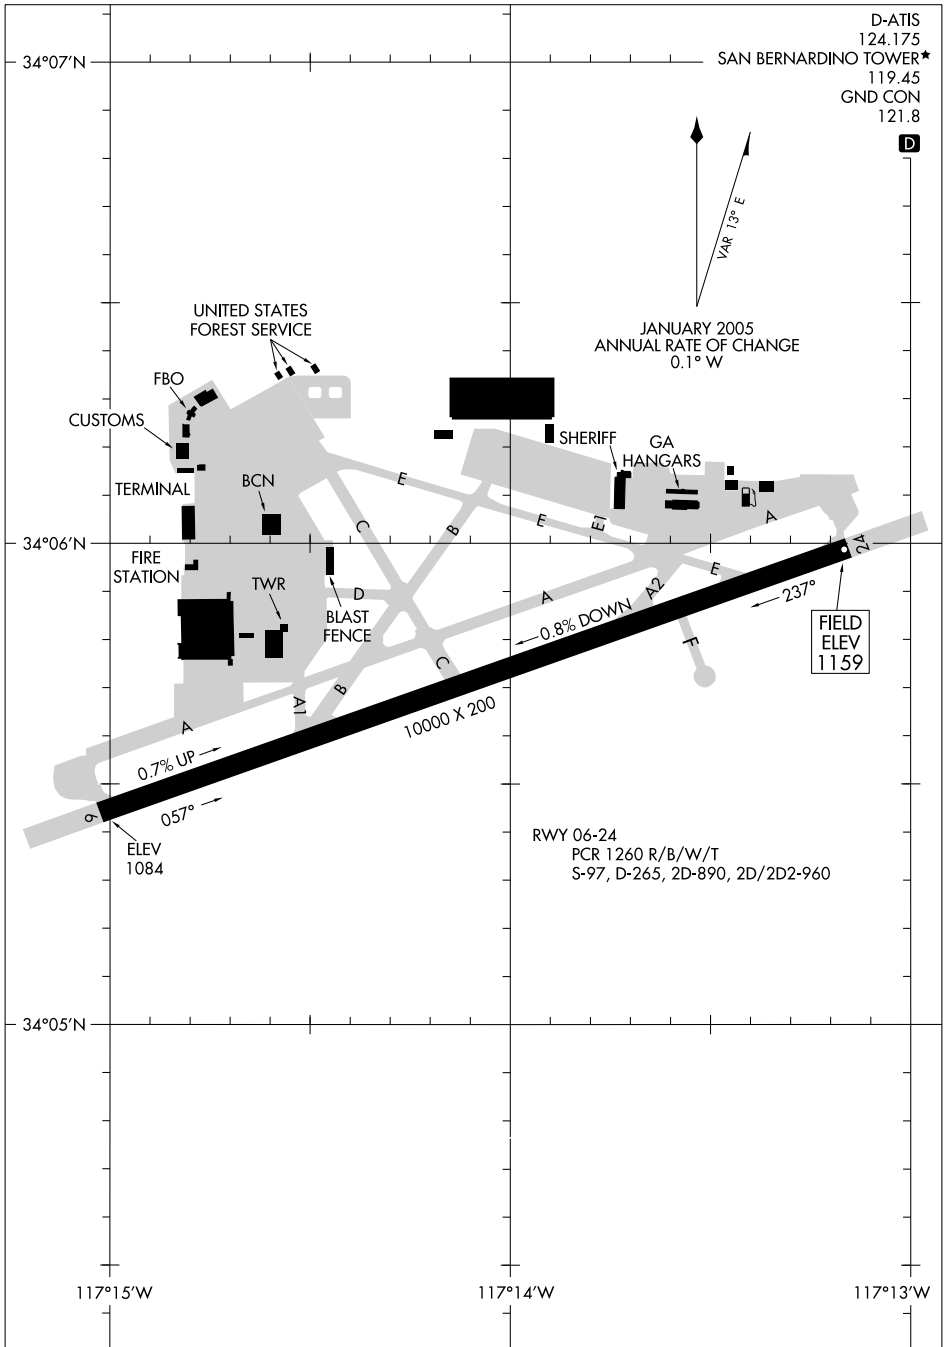

AIRPORT DIAGRAM

AL-547 (FAA)

SAN BERNARDINO INTL (SBD)
SAN BERNARDINO, CALIFORNIA

D-ATIS
124.175
SAN BERNARDINO TOWER*
119.45
GND CON
121.8

SW-3, 09 JUL 2026 to 06 AUG 2026

SW-3, 09 JUL 2026 to 06 AUG 2026

RWY 06-24
PCR 1260 R/B/W/T
S-97, D-265, 2D-890, 2D/2D2-960

AIRPORT DIAGRAM

SAN BERNARDINO, CALIFORNIA
SAN BERNARDINO INTL (SBD)