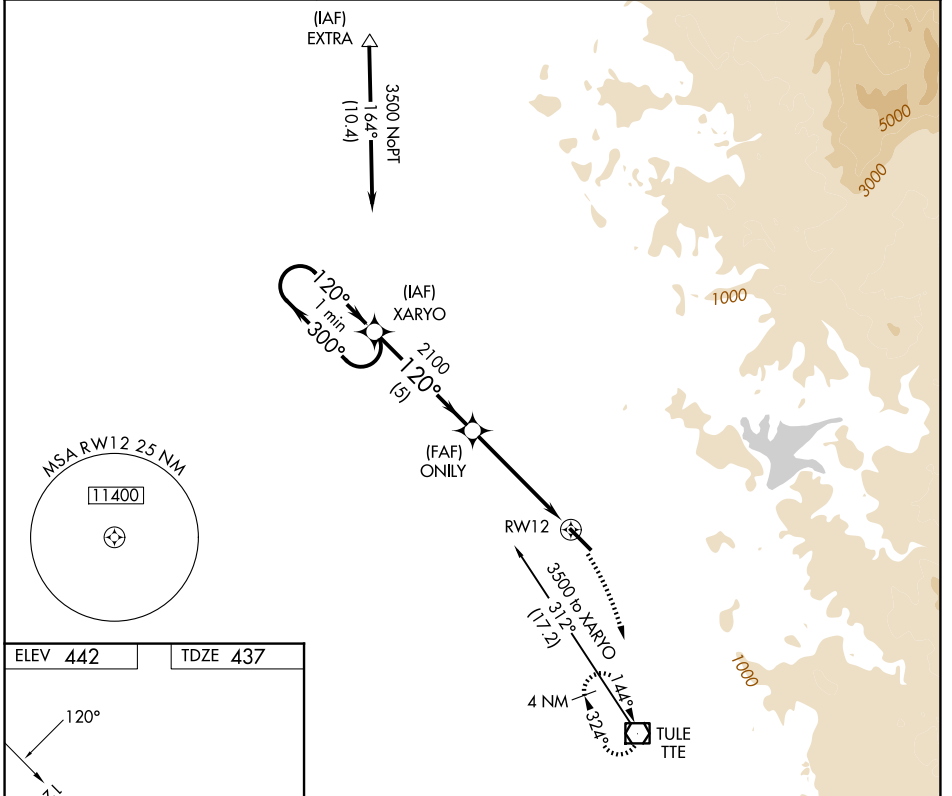

APP CRS	Rwy Ldg	5960
120°	TDZE	437
	Apt Elev	442

GPS RWY 12

PORTERVILLE MUNI (P'TV)

	MISSED APPROACH: Climbing right turn to 3100 direct TTE VOR/DME and hold.
--	--

AWOS-3PT 134.625	BAKERSFIELD APP CON * 119.075	UNICOM 122.8 (CTAF)
----------------------------	---	-------------------------------

ELEV 442	TDZE 437
----------	----------

REIL Rwy 30	
HIRL Rwy 12-30	

CATEGORY	A	B	C	D
S-12	800-1 363 (400-1)			800-1¼ 363 (400-1¼)
CIRCLING	880-1 438 (500-1)	900-1 458 (500-1)	940-1½ 498 (500-1½)	1080-2 638 (700-2)

SW-2, 09 JUL 2026 to 06 AUG 2026

SW-2, 09 JUL 2026 to 06 AUG 2026