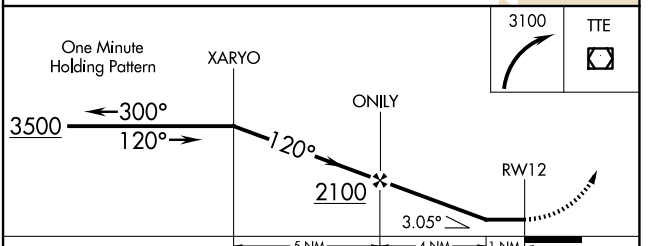

APP CRS	Rwy Ldg	5960
120°	TDZE	437
	Apt Elev	442

GPS RWY 12

PORTERVILLE MUNI (P'TV)

	MISSED APPROACH: Climbing right turn to 3100 direct TTE VOR/DME and hold.
--	--

AWOS-3PT 134.625	BAKERSFIELD APP CON * 119.075	UNICOM 122.8 (CTAF)
----------------------------	---	-------------------------------

ELEV 442	TDZE 437
----------	----------

REIL Rwy 30	
HIRL Rwy 12-30	

CATEGORY	A	B	C	D
S-12	800-1 363 (400-1)			800-1¼ 363 (400-1¼)
CIRCLING	880-1 438 (500-1)	900-1 458 (500-1)	940-1½ 498 (500-1½)	1080-2 638 (700-2)