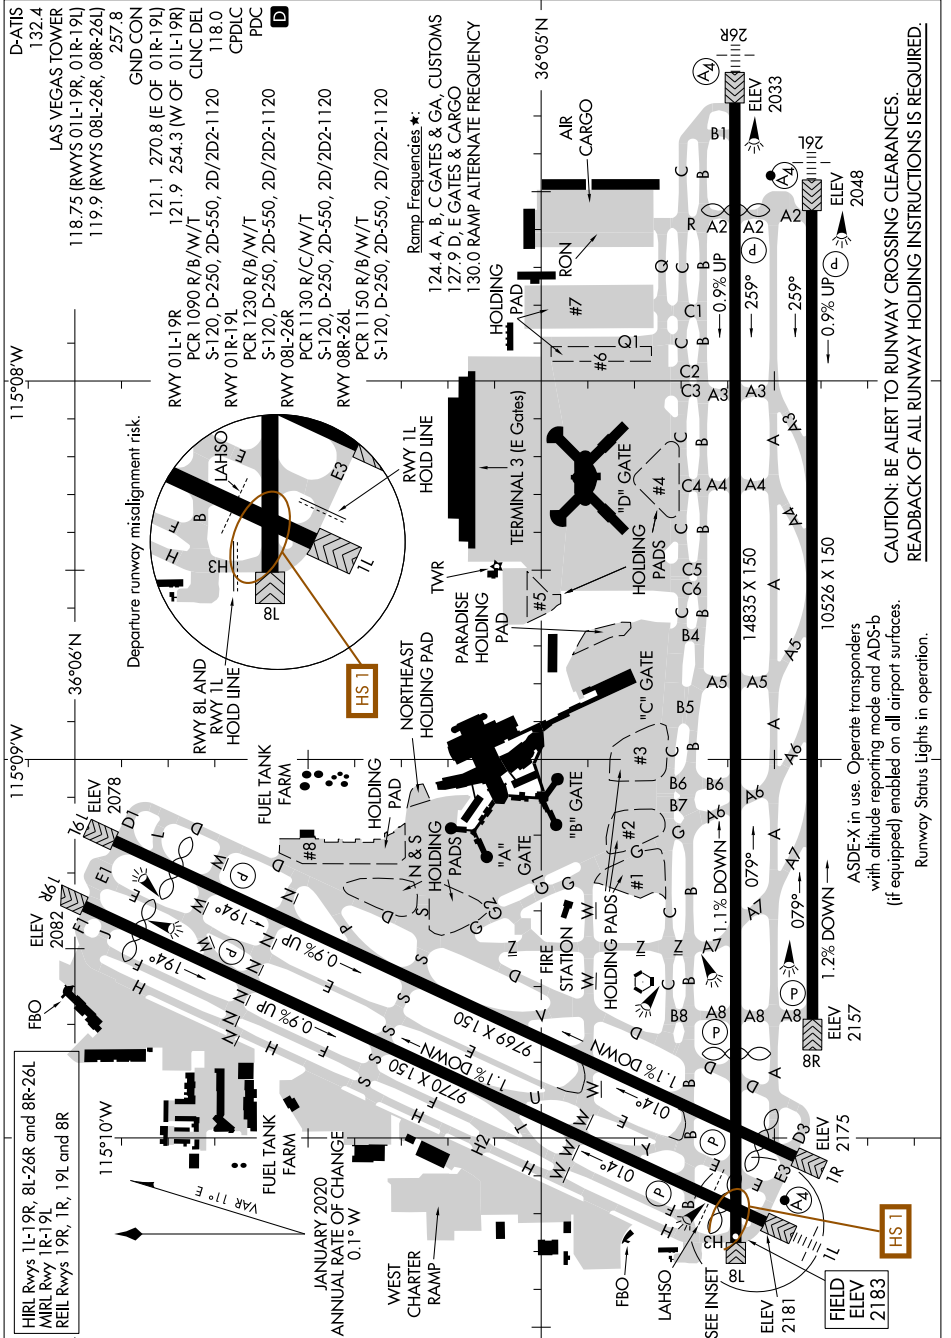

# AIRPORT DIAGRAM

AL-662 (FAA)

HARRY REID INTL (LAS)  
LAS VEGAS, NEVADA

SW-4, 09 JUL 2026 to 06 AUG 2026

# AIRPORT DIAGRAM

LAS VEGAS, NEVADA  
HARRY REID INTL (LAS)

SW-4, 09 JUL 2026 to 06 AUG 2026